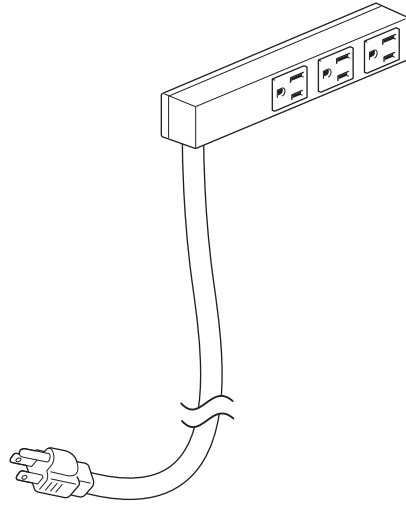

Power Tap: Cord

Power Tap
Horizontal

Power Tap
Vertical

Overview

- Provides three 15 Amp outlets
- Available with 15A cord up to 25 feet
- Available with brackets for a variety of mounting options

Power Tap: Cord

General Specifications

- Three Outlets 15 Amp 120V 60 Hertz rated, NEMA 5-15R configuration
- Power cord available in 6', 9', 15' or 25' length.
- Power cord has 15 Amp plug, NEMA 5-15P configuration.

Listings

- ETL listed furniture power distribution unit rated for 15A 120V 60 Hz
- ETL listed per UL 962A and CSA standard C22.2 #21

Applicable Codes

- Receptacles must be installed in accordance with the National Electrical Code (NEC), the Canadian Electrical Code (CEC) and local electrical codes

Complimentary Products

- Haworth products with work surfaces and tabletops

Typical Configuration

- Power access above or below worksurface outside of panel or table top.

Mount Options