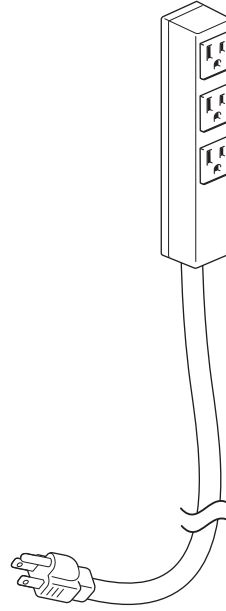

Power Tap: Cord

Power Tap
Horizontal

Power Tap
Vertical

Overview

- Provides three 15 Amp outlets
- Available with 15A cord up to 25 feet
- Available with brackets for a variety of mounting options

Power Tap: Cord

General Specifications

- Three Outlets 15 Amp 120V 60 Hertz rated, NEMA 5-15R configuration
- Power cord available in 6', 9', 15' or 25' length.
- Power cord has 15 Amp plug, NEMA 5-15P configuration.

Listings

- ETL listed furniture power distribution unit rated for 15A 120V 60 Hz
- ETL listed per UL 962A and CSA standard C22.2 #21

Applicable Codes

- Receptacles must be installed in accordance with the National Electrical Code (NEC), the Canadian Electrical Code (CEC) and local electrical codes

Complimentary Products

- Haworth products with work surfaces and tabletops

Typical Configuration

- Power access above or below worksurface outside of panel or table top.

Mount Options