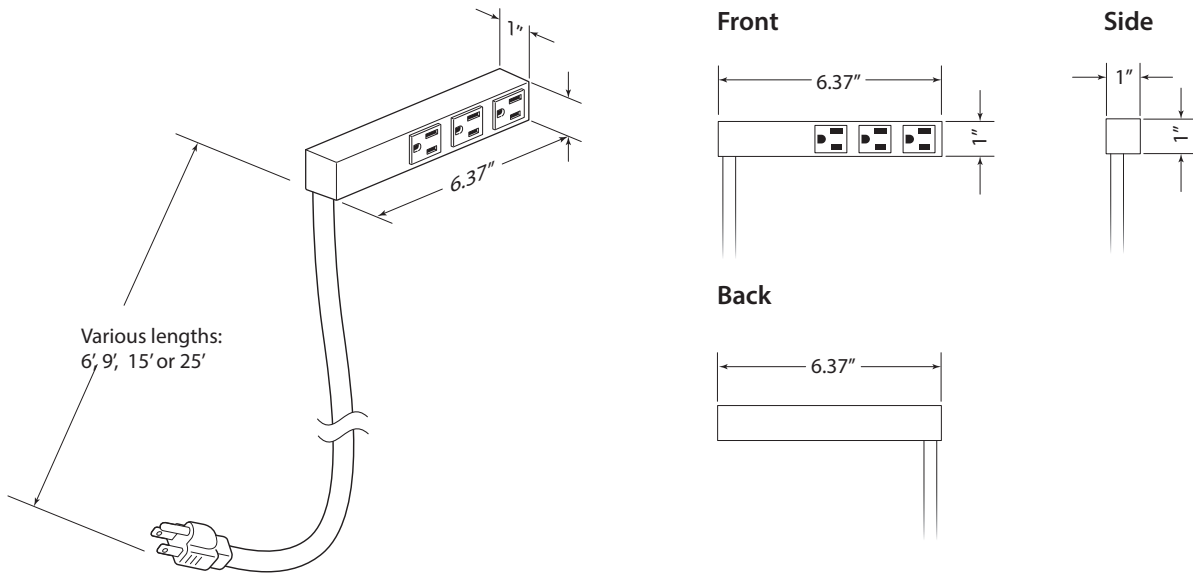

- ETL listed furniture power distribution unit rated for 15A 120V 60 Hz
- ETL listed per UL 962A and CSA standard C22.2 #21

Applicable Codes

- Receptacles must be installed in accordance with the National Electrical Code (NEC), the Canadian Electrical Code (CEC) and local electrical codes

Complimentary Products

- Haworth products with work surfaces and tabletops

Typical Configuration

- Power access above or below worksurface outside of panel or table top.

Mount Options