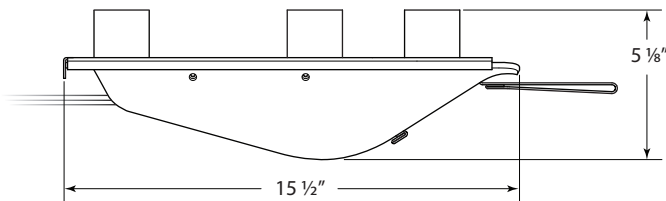

Listings

- UL listed 15A 120V 60 Hz
- Corded - UL listed to UL 962 A and CSA standard C22.2 #308
- USB Outlets - UL listed to UL 1310 and CSA C22.2 #223

Applicable Codes

- Openest power drawer must be installed in accordance with the national Electrical Code (NEC), the Canadian Electrical Code (CEC) and local electrical codes

Complementary Products

- Haworth Openest booth or sofa

Typical Configuration

- Mounted under Openest booth or sofa.

Top

Side

Front