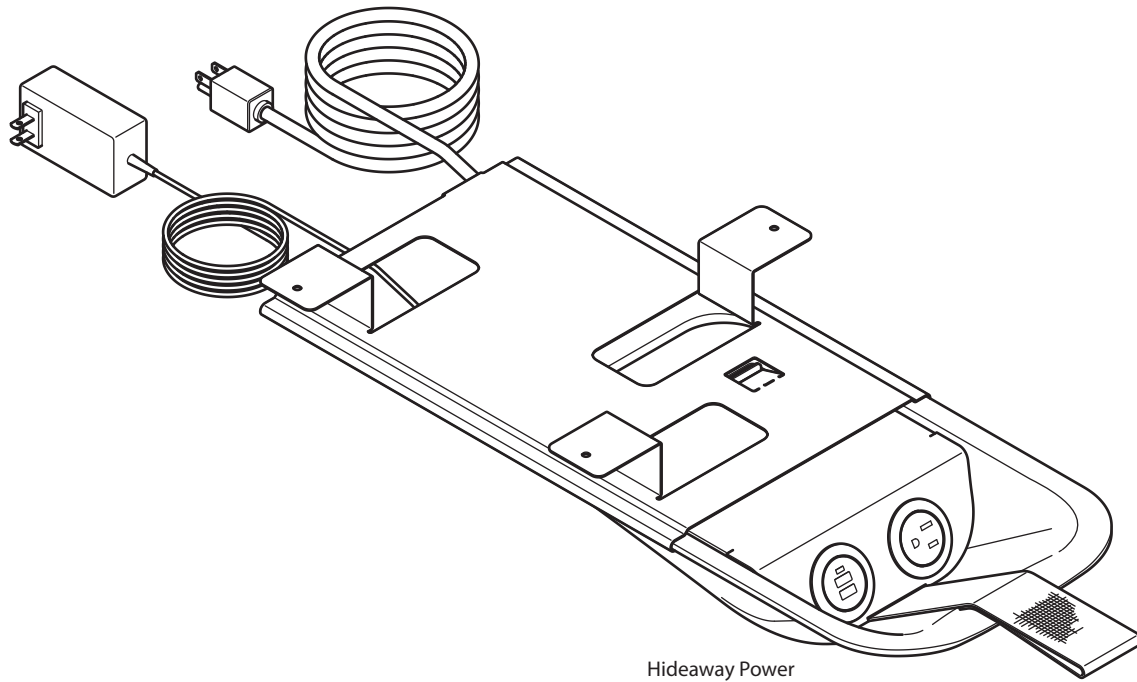

Hideaway Power

Overview

- Mounts below Openest bench or sofa
- May be configured with two 15 Amp power outlets, two double USB-2.0 charger ports or one 15 Amp power outlet and double USB 2.0 charger port.

Hideaway Power

General Specifications

- Polymer drawer with integral pull strap with 2 power outlets, 2 USB charger ports or 1 power outlet and 1 USB charger port
- 15 Amp receptacle (NEMA 5-15R) configuration, 6 foot cord with 15 Amp plug (NEMA 5-15P)
- USB charger with USB 2.0 style A outlets with 2.0 Amp (shared) charging capacity
- Front of drawer angled to provide leg clearance

Listings

- UL listed 15A 120V 60 Hz
- Corded - UL listed to UL 962 A and CSA standard C22.2 #308
- USB Outlets - UL listed to UL 1310 and CSA C22.2 #223

Applicable Codes

- Openest power drawer must be installed in accordance with the national Electrical Code (NEC), the Canadian Electrical Code (CEC) and local electrical codes

Complementary Products

- Haworth Openest booth or sofa

Typical Configuration

- Mounted under Openest booth or sofa.

Top

Side

Front