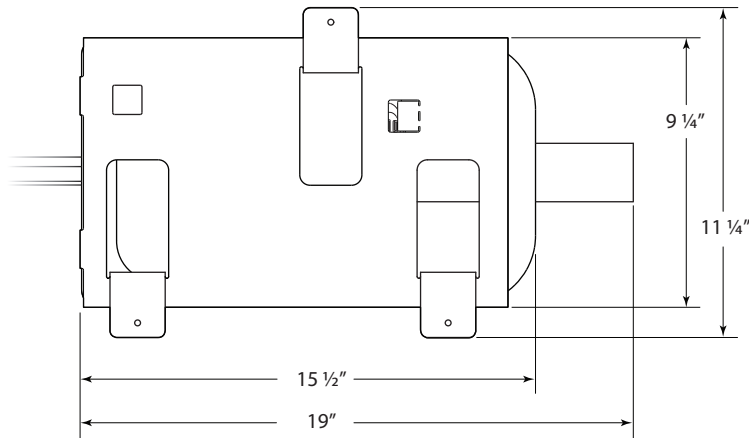

Hideaway Power

General Specifications

- Polymer drawer with integral pull strap with 2 power outlets, 2 USB charger ports or 1 power outlet and 1 USB charger port
- 15 Amp receptacle (NEMA 5-15R) configuration, 6 foot cord with 15 Amp plug (NEMA 5-15P)
- USB charger with USB 2.0 style A outlets with 2.0 Amp (shared) charging capacity
- Front of drawer angled to provide leg clearance

Listings

- UL listed 15A 120V 60 Hz
- Corded - UL listed to UL 962 A and CSA standard C22.2 #308
- USB Outlets - UL listed to UL 1310 and CSA C22.2 #223

Applicable Codes

- Openest power drawer must be installed in accordance with the national Electrical Code (NEC), the Canadian Electrical Code (CEC) and local electrical codes

Complementary Products

- Haworth Openest booth or sofa

Typical Configuration

- Mounted under Openest booth or sofa.

Top

Side

Front