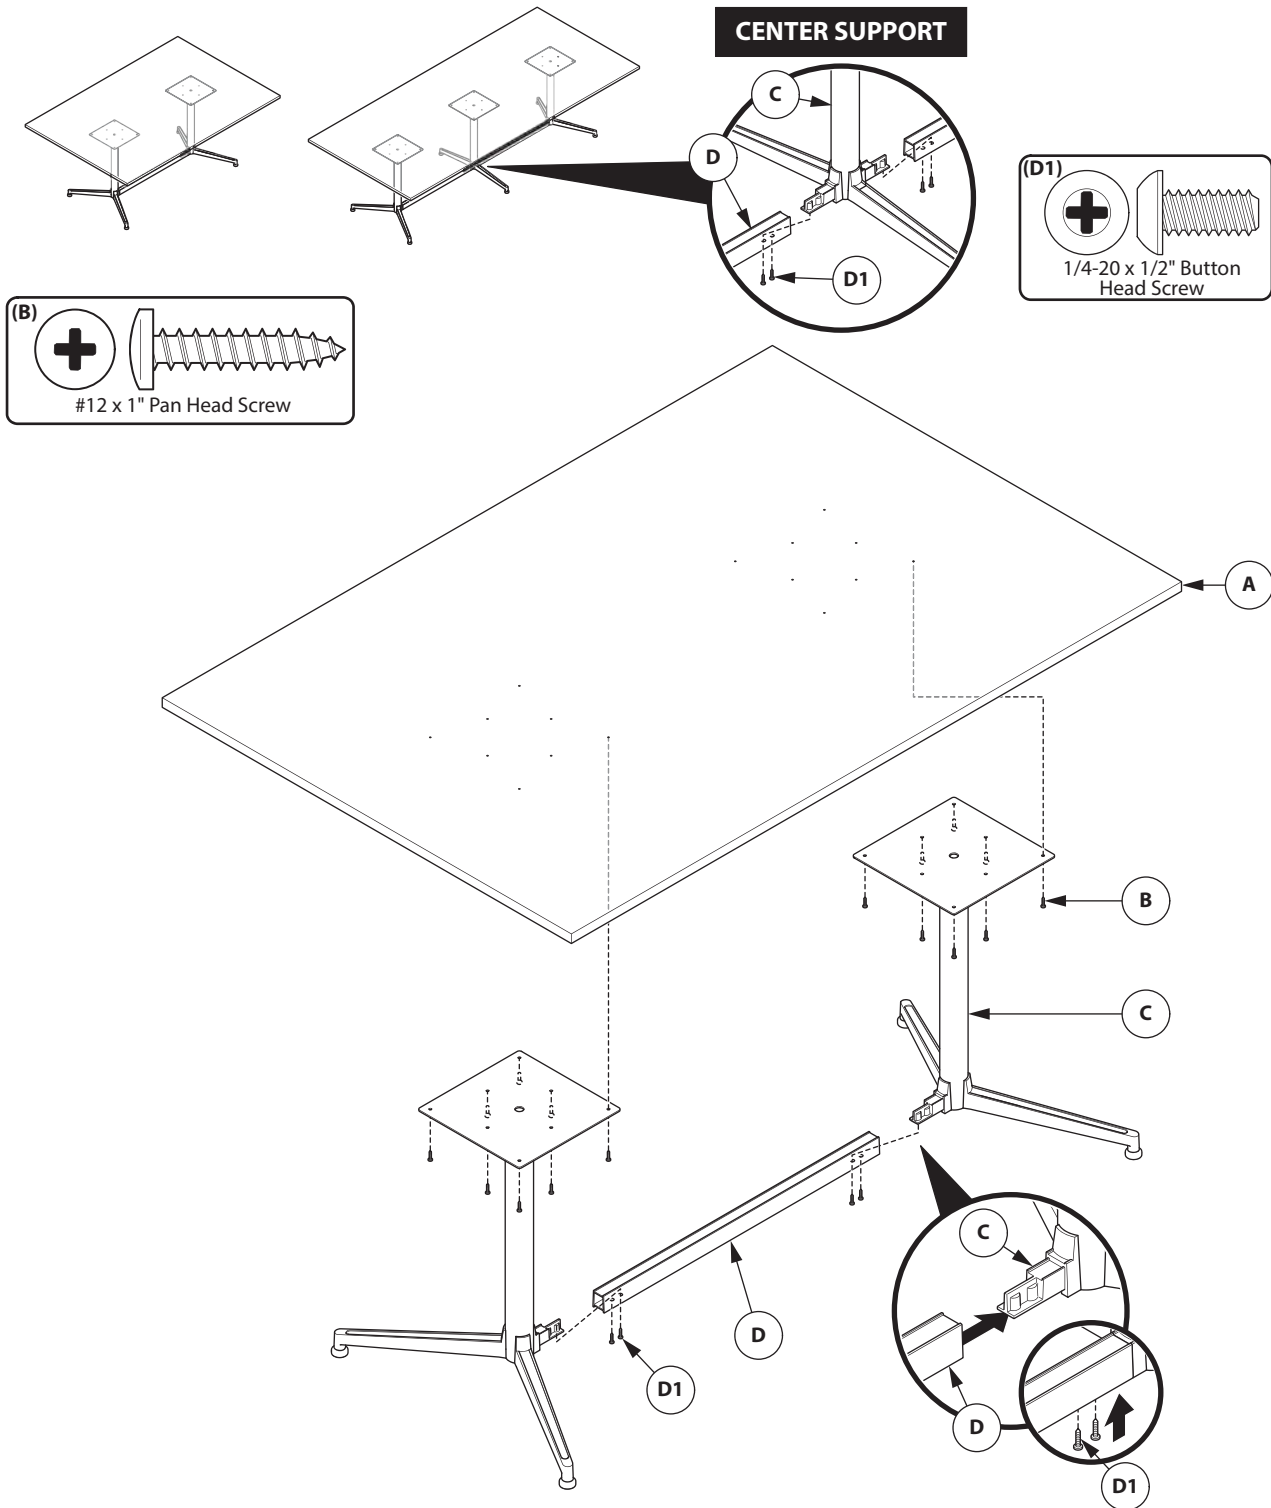

JIVE®
Bridge Tables
Installation Instructions

Tools Required

SINGLE BRIDGE TABLES

CUSTOMER SERVICE PHONE: 1-800-426-8562

HAWORTH®

E.C.O. No: 245-547

Page: 1 of 2

Part No: 7029-9970

Rev: 1

DUAL BRIDGE TABLES

CENTER SUPPORT

CUSTOMER SERVICE PHONE: 1-800-426-8562

HAWORTH[®]

E.C.O. No: 245-547

Page: 2 of 2

Part No: 7029-9970