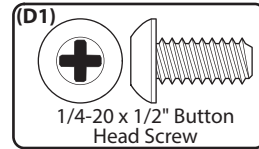

DUAL BRIDGE TABLES

CENTER SUPPORT

CUSTOMER SERVICE PHONE: 1-800-426-8562

HAWORTH®

E.C.O. No: 245-547

Page: 2 of 2

Part No: 7029-9970

Rev: 1