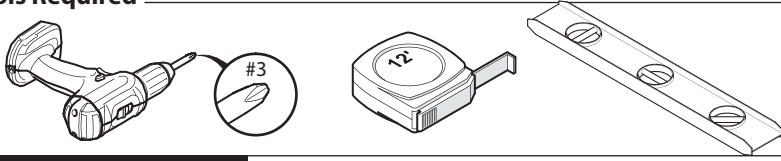

JIVE®
Bridge Tables
Installation Instructions

Tools Required

SINGLE BRIDGE TABLES

CUSTOMER SERVICE PHONE: 1-800-426-8562

HAWORTH®

E.C.O. No: 245-547

Page: 1 of 2

Part No: 7029-9970