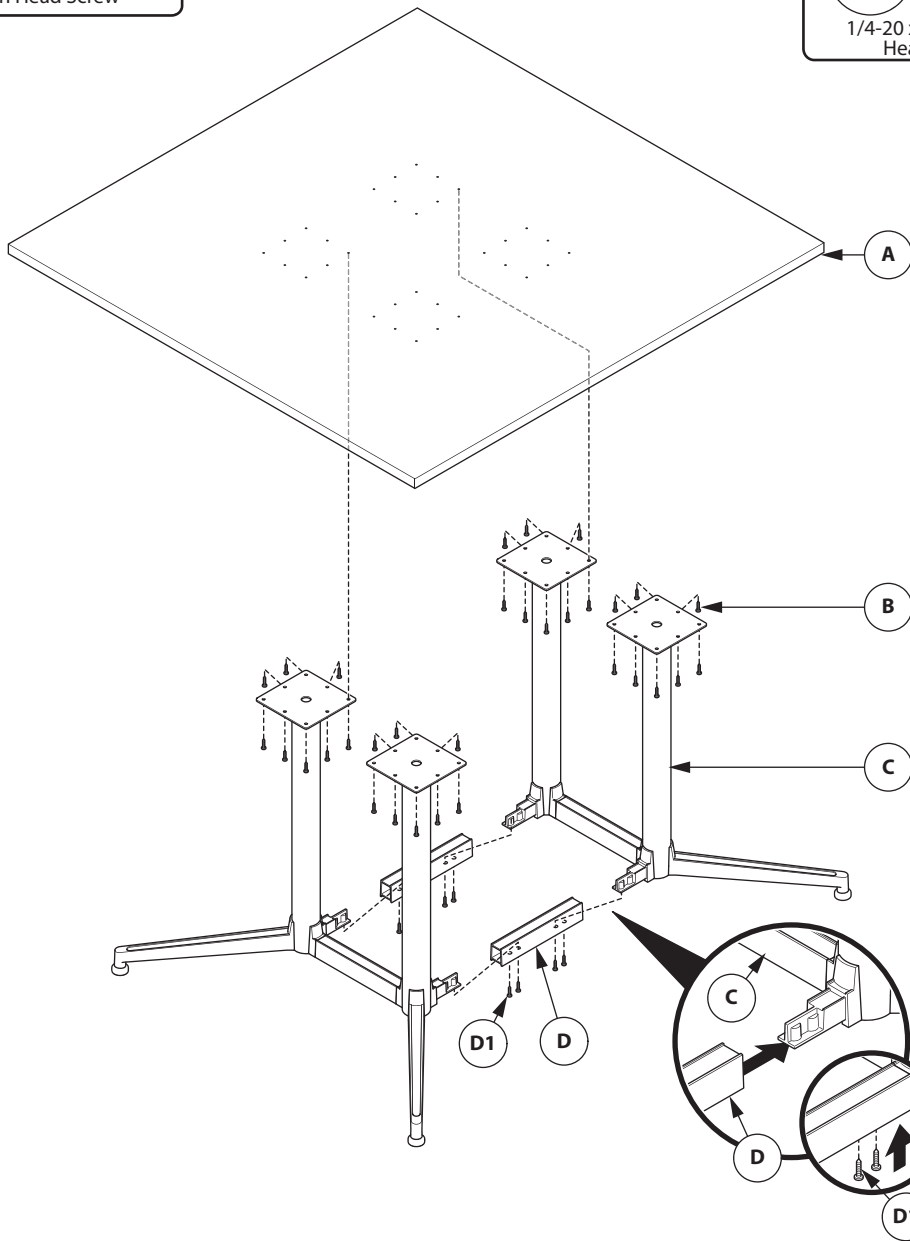

JIVE®
Bridge Tables
Installation Instructions

Tools Required

SINGLE BRIDGE TABLES

CUSTOMER SERVICE PHONE: 1-800-426-8562

HAWORTH®

E.C.O. No: 245-547

Page: 1 of 2

Part No: 7029-9970

Rev: 1

DUAL BRIDGE TABLES

CENTER SUPPORT

CUSTOMER SERVICE PHONE: 1-800-426-8562

HAWORTH[®]

E.C.O. No: 245-547

Page: 2 of 2

Part No: 7029-9970