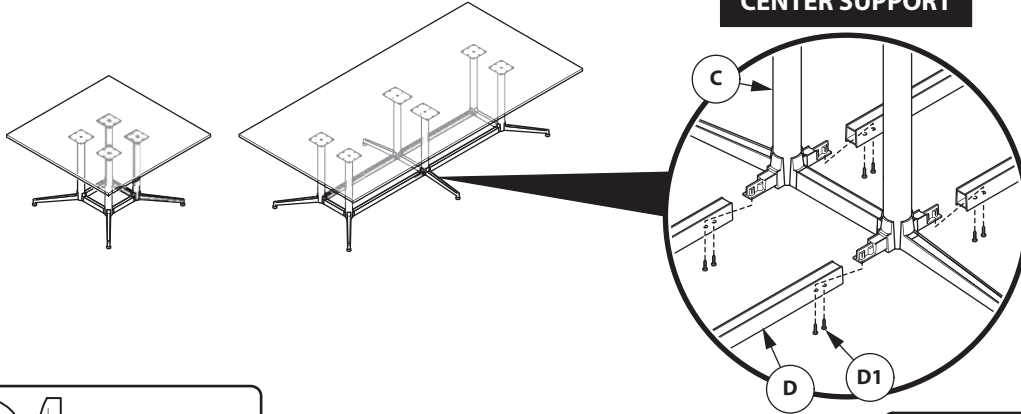

JIVE®
Bridge Tables
Installation Instructions

Tools Required

SINGLE BRIDGE TABLES

CUSTOMER SERVICE PHONE: 1-800-426-8562

HAWORTH®

E.C.O. No: 245-547

Page: 1 of 2

Part No: 7029-9970

Rev: 1

DUAL BRIDGE TABLES

CENTER SUPPORT

CUSTOMER SERVICE PHONE: 1-800-426-8562

HAWORTH[®]

E.C.O. No: 245-547

Page: 2 of 2

Part No: 7029-9970