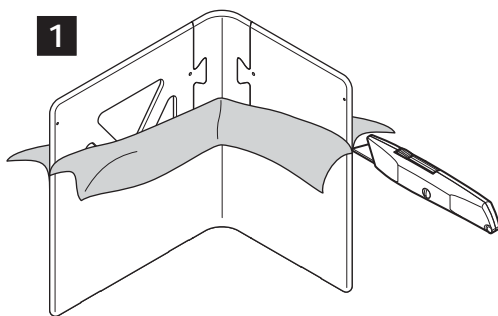

3

RECYCLE BINS

STEEL

4

1

2

RECYCLE BINS

STEEL

WOOD

MATERIAL/FABRIC

CUSTOMER SERVICE PHONE: 1-800-426-8562

HAWORTH®