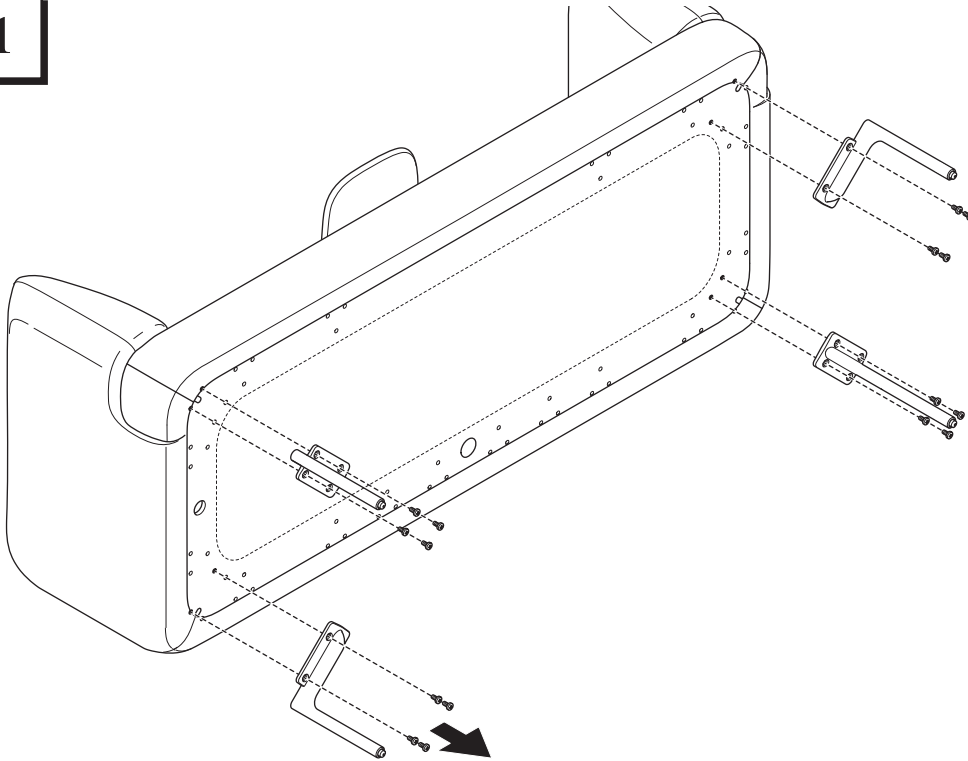

STEEL

WOOD

MATERIAL/FABRIC

CUSTOMER SERVICE PHONE: 1-800-426-8562

HAWORTH®

**CABANA®**  
**Lounge**  
 Disassembly & Recycling Instructions

**Tools Required**

**1**