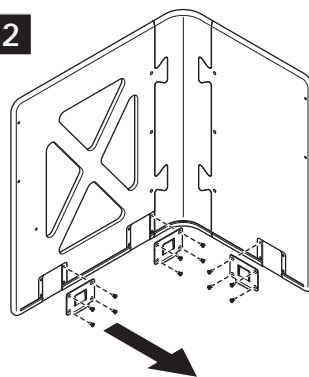

3

RECYCLE BINS

STEEL

4

1

2

RECYCLE BINS

STEEL

WOOD

MATERIAL/FABRIC

CUSTOMER SERVICE PHONE: 1-800-426-8562

HAWORTH®