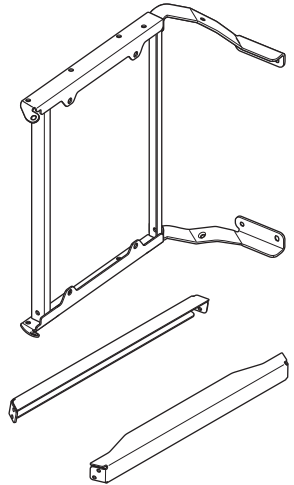

**ATWELL®**  
**Side Chair**  
 Disassembly & Recycling Instructions

**Tools Required**

**RECYCLE BINS**

**STEEL**

**FOAM**

**WOOD**

**MATERIAL/LEATHER**

**1**

**2**

**3**

CUSTOMER SERVICE PHONE: 1-800-426-8562

4

 RECYCLE BINS

STEEL

FOAM

WOOD

MATERIAL/LEATHER

5

6

CUSTOMER SERVICE PHONE: 1-800-426-8562

7

 RECYCLE BINS

STEEL

WOOD