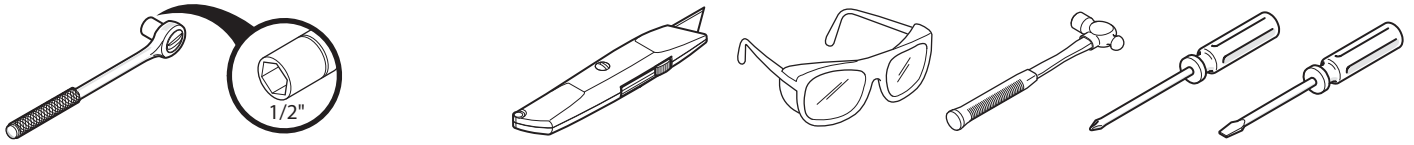

**ATWELL®**  
**Side Chair**  
 Disassembly & Recycling Instructions

**Tools Required**

**RECYCLE BINS**

**STEEL**

**FOAM**

**WOOD**

**MATERIAL/LEATHER**

**1**

**2**

**3**

CUSTOMER SERVICE PHONE: 1-800-426-8562

4

 RECYCLE BINS

STEEL

FOAM

WOOD