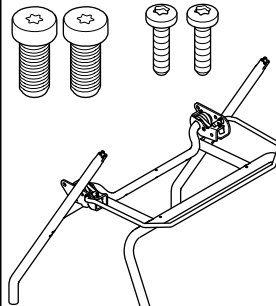

5

**RECYCLE BINS**

CUSTOMER SERVICE PHONE: 1-800-426-8562

6

**RECYCLE BINS**

**STEEL**

**PLASTIC**

7

**RECYCLE BINS**

**STEEL**

**PLASTIC**

CUSTOMER SERVICE PHONE: 1-800-426-8562

**HAWORTH®**