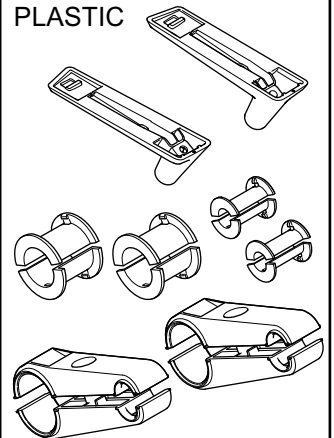

PLASTIC

CUSTOMER SERVICE PHONE: 1-800-426-8562

HAWORTH®