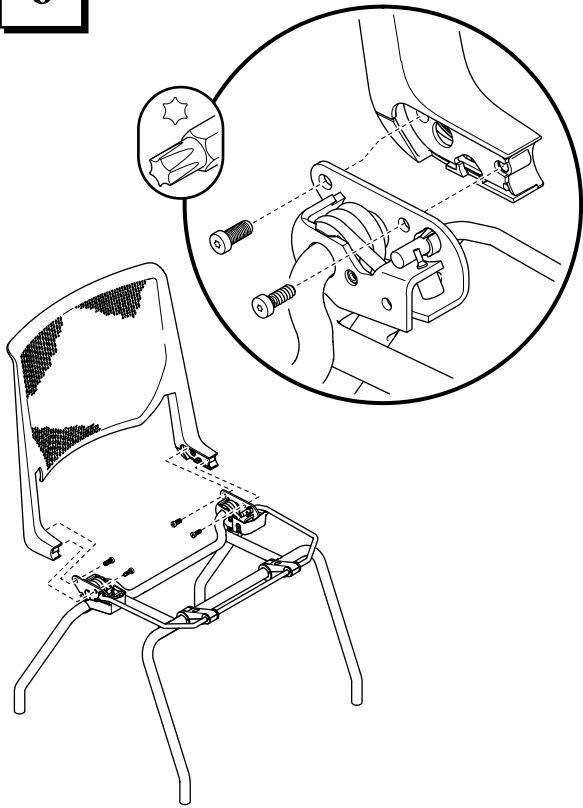

5

**RECYCLE BINS**

CUSTOMER SERVICE PHONE: 1-800-426-8562

6

**RECYCLE BINS**

**STEEL**

**PLASTIC**

7