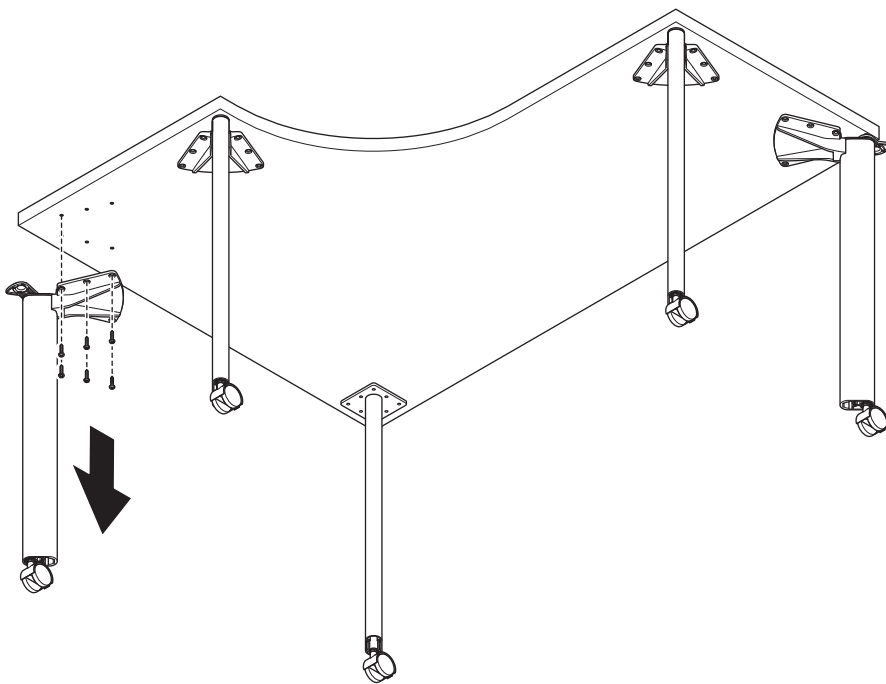

Tools Required

RECYCLE BINS

STEEL

WOOD/VENEER/LAMINATE

CUSTOMER SERVICE PHONE: 1-800-426-8562

HAWORTH®

E.C.O. No: xxx-xxx

Page: 3 OF 4