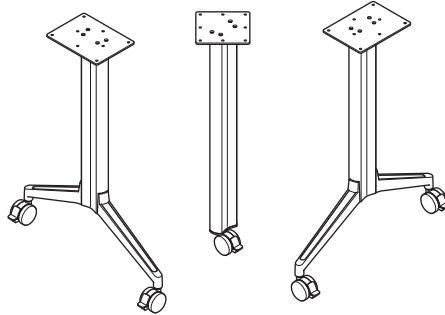

JIVE®
Post Round & Extruded
 Disassembly & Recycling Instructions

Tools Required

ROUND

OR

EXTRUDED

RECYCLE BINS

STEEL

WOOD/VENEER/LAMINATE

CUSTOMER SERVICE PHONE: 1-800-426-8562

JIVE®
C/T & Corner Post
 Disassembly & Recycling Instructions

Tools Required

ROUND LEG

EXTRUDED LEG

OR

RECYCLE BINS

CUSTOMER SERVICE PHONE: 1-800-426-8562