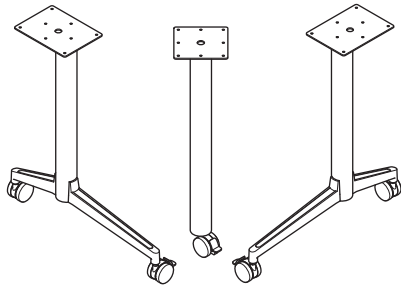

CUSTOMER SERVICE PHONE: 1-800-426-8562

JIVE®
C/T & Corner Post
 Disassembly & Recycling Instructions

Tools Required

ROUND LEG

EXTRUDED LEG

OR

RECYCLE BINS

CUSTOMER SERVICE PHONE: 1-800-426-8562