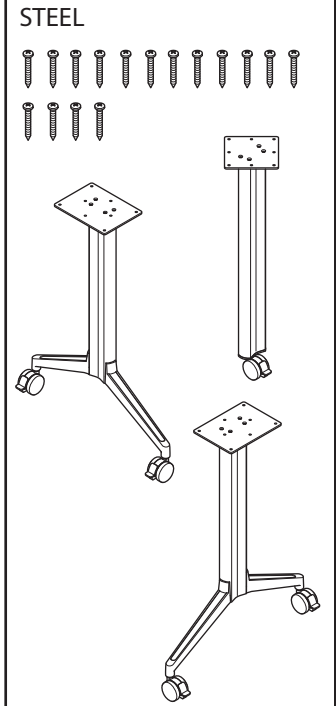

JIVE®
Post Round & Extruded
 Disassembly & Recycling Instructions

Tools Required

ROUND

OR

EXTRUDED

RECYCLE BINS

STEEL

WOOD/VENEER/LAMINATE

CUSTOMER SERVICE PHONE: 1-800-426-8562

JIVE®
C/T & Corner Post
 Disassembly & Recycling Instructions

Tools Required

ROUND LEG

EXTRUDED LEG

OR

RECYCLE BINS

CUSTOMER SERVICE PHONE: 1-800-426-8562

Tools Required

RECYCLE BINS

STEEL

WOOD/VENEER/LAMINATE

CUSTOMER SERVICE PHONE: 1-800-426-8562

HAWORTH®

E.C.O. No: xxx-xxx

Page: 3 OF 4