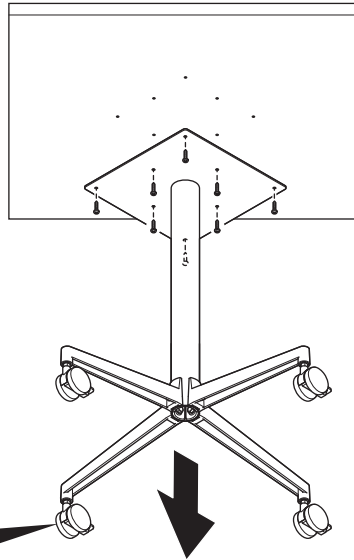

Part No: Jive_post_recycle

Rev: 1

JIVE®

X - Base, X-Power Base & Disc Base
Disassembly & Recycling Instructions

Tools Required

X,POWER - BASE TOPS

X - BASE TOPS

RECYCLE BINS

STEEL

WOOD/VENEER/LAMINATE

DISC - BASE TOPS

DISC - DOUBLE BASE TOPS

CUSTOMER SERVICE PHONE: 1-800-426-8562

HAWORTH®

E.C.O. No: xxx-xxx

Page: 4 OF 4