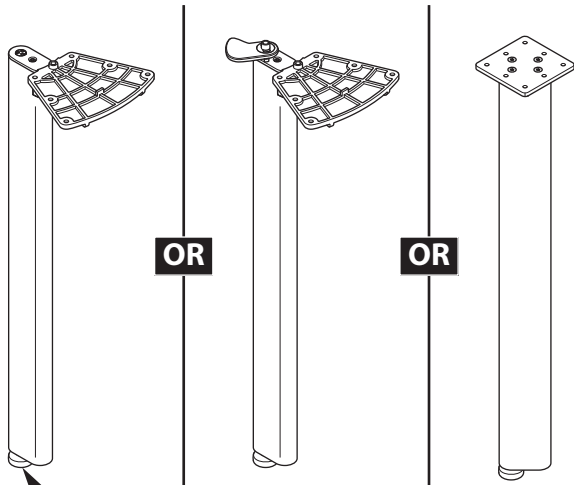

HAWORTH®

E.C.O. No: xxx-xxx

Page: 2 OF 4

Part No: Jive_post_recycle

Rev: 1

JIVE®

Magnetic Post

Disassembly & Recycling Instructions

Tools Required

RECYCLE BINS

STEEL

WOOD/VENEER/LAMINATE

CUSTOMER SERVICE PHONE: 1-800-426-8562

HAWORTH®

E.C.O. No: xxx-xxx

Page: 3 OF 4