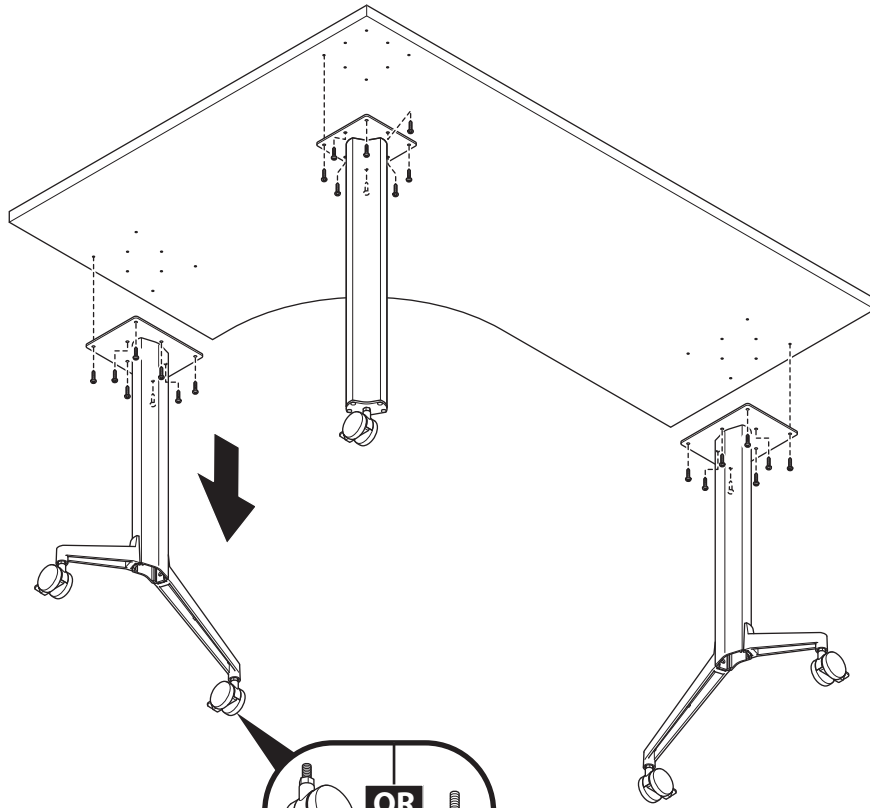

CUSTOMER SERVICE PHONE: 1-800-426-8562

JIVE®
C/T & Corner Post
 Disassembly & Recycling Instructions

Tools Required

ROUND LEG

EXTRUDED LEG

OR

RECYCLE BINS

CUSTOMER SERVICE PHONE: 1-800-426-8562