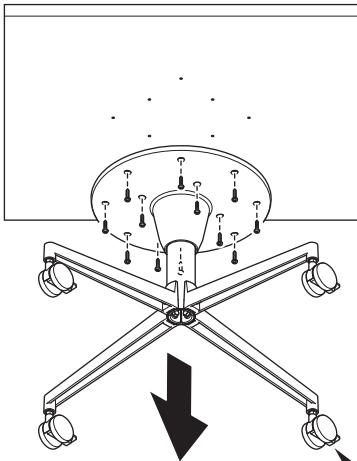

Part No: Jive_post_recycle

Rev: 1

JIVE®

X - Base, X-Power Base & Disc Base
Disassembly & Recycling Instructions

Tools Required

X,POWER - BASE TOPS

X - BASE TOPS

RECYCLE BINS

STEEL

WOOD/VENEER/LAMINATE

DISC - BASE TOPS

DISC - DOUBLE BASE TOPS

CUSTOMER SERVICE PHONE: 1-800-426-8562

HAWORTH®

E.C.O. No: xxx-xxx

Page: 4 OF 4