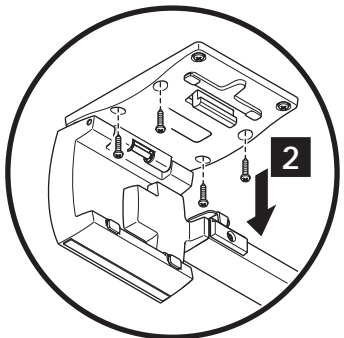

JIVE®
Flip Top
 Disassembly & Recycling Instructions

Tools Required

RECYCLE BINS

STEEL

WOOD/VENEER/LAMINATE

CUSTOMER SERVICE PHONE: 1-800-426-8562

HAWORTH®

E.C.O. No: xxx-xxx