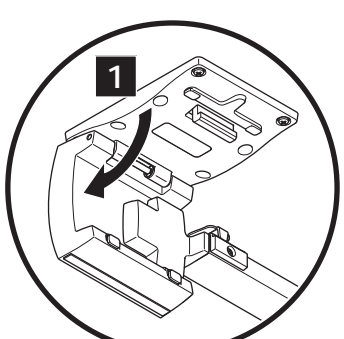

JIVE®
Flip Top
 Disassembly & Recycling Instructions

Tools Required

RECYCLE BINS

STEEL

WOOD/VENEER/LAMINATE

CUSTOMER SERVICE PHONE: 1-800-426-8562

HAWORTH®

E.C.O. No: xxx-xxx