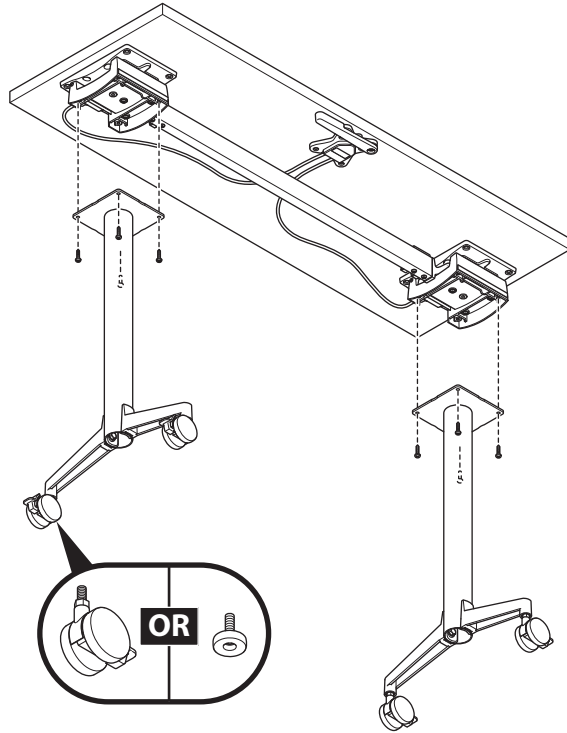

JIVE®
Flip Top
 Disassembly & Recycling Instructions

Tools Required

RECYCLE BINS

STEEL

WOOD/VENEER/LAMINATE

CUSTOMER SERVICE PHONE: 1-800-426-8562

HAWORTH®

E.C.O. No: xxx-xxx