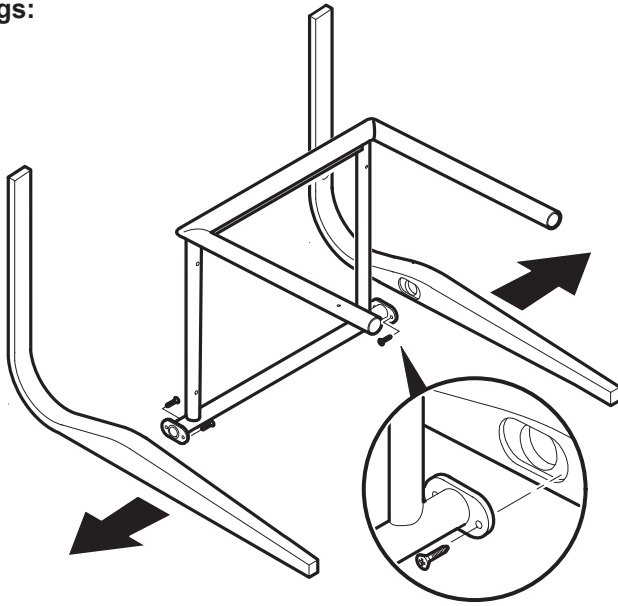

FABRIC

PLASTIC

CUSTOMER SERVICE PHONE: 1-800-426-8562

For Metal Legs:

9

 RECYCLE BINS

STEEL

WOOD