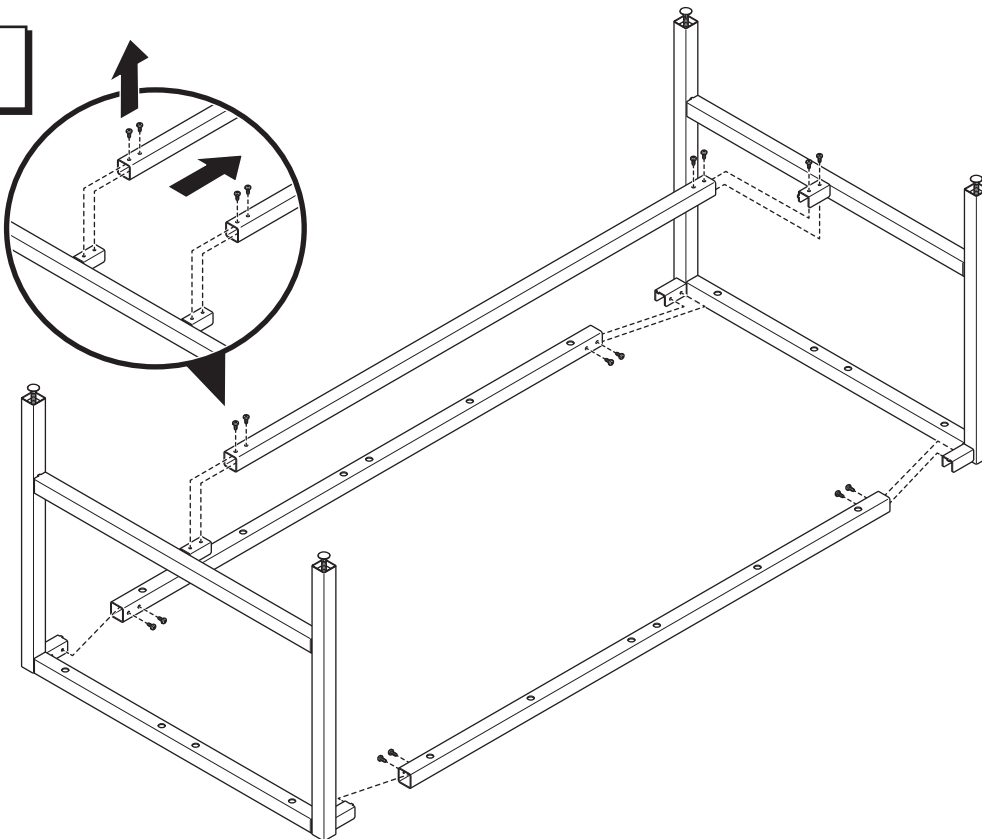

 RECYCLE BINS

STEEL

WOOD/LAMINATE

3

CUSTOMER SERVICE PHONE: 1-800-426-8562

HAWORTH[®]

E.C.O. No: xxx-xxx

Page: 2 OF 2