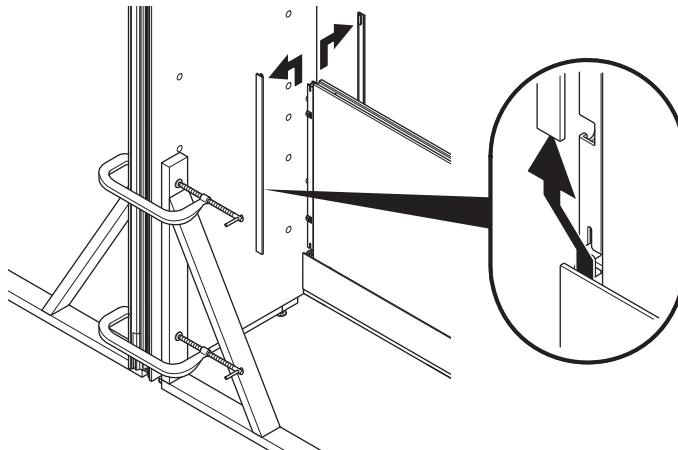

LAMINATE AND VENEER

 RECYCLE BINS

STEEL

ALUMINUM

12

13

14

CUSTOMER SERVICE PHONE: 1-800-426-8562