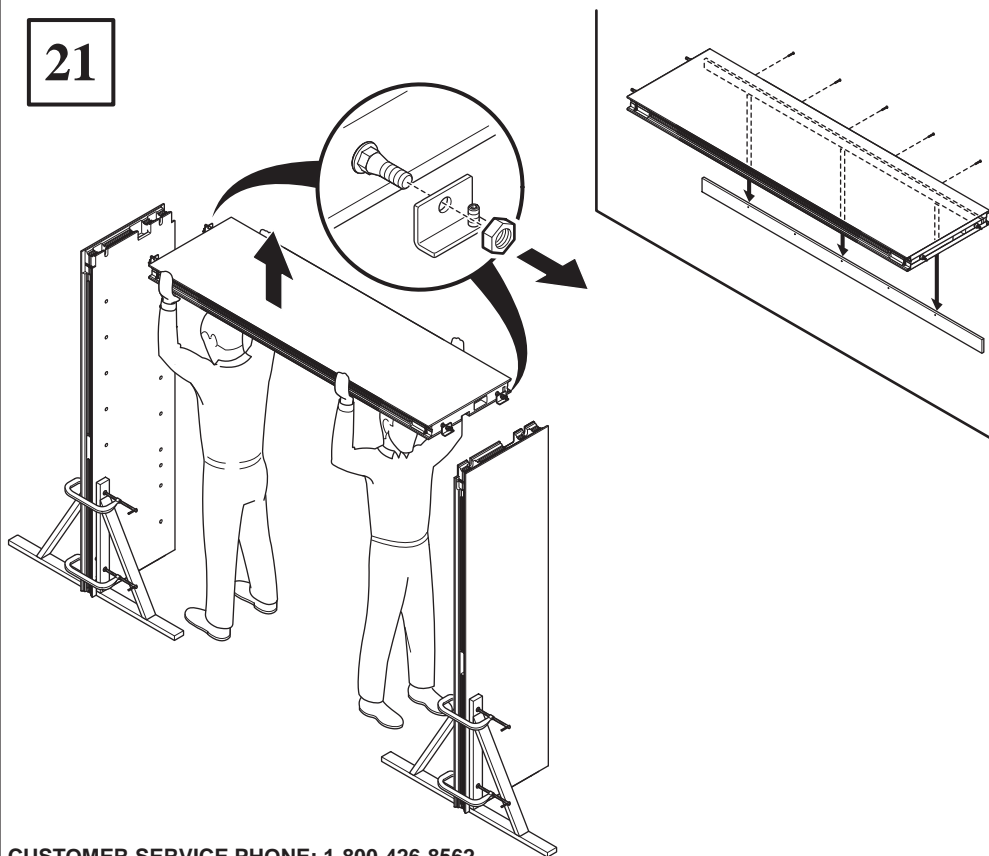

18

CUSTOMER SERVICE PHONE: 1-800-426-8562

19

20

21

RECYCLE BINS

STEEL

ALUMINUM