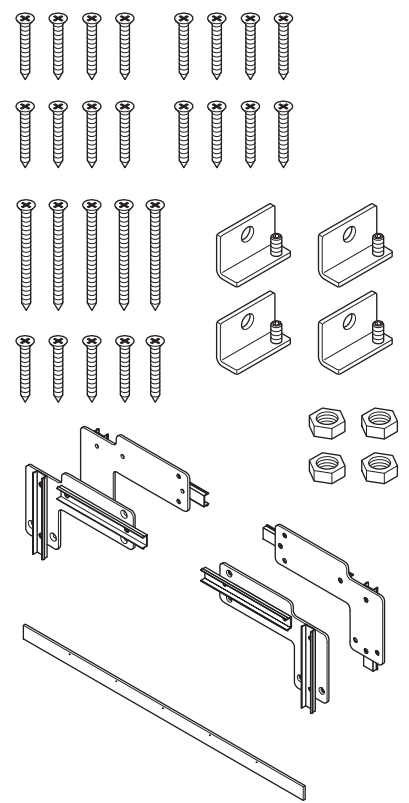

HAWORTH®

Page: 6 of 8

15

 RECYCLE BINS

STEEL

16

17

LAMINATE AND VENEER

18

CUSTOMER SERVICE PHONE: 1-800-426-8562

19

20

21

RECYCLE BINS

STEEL

ALUMINUM