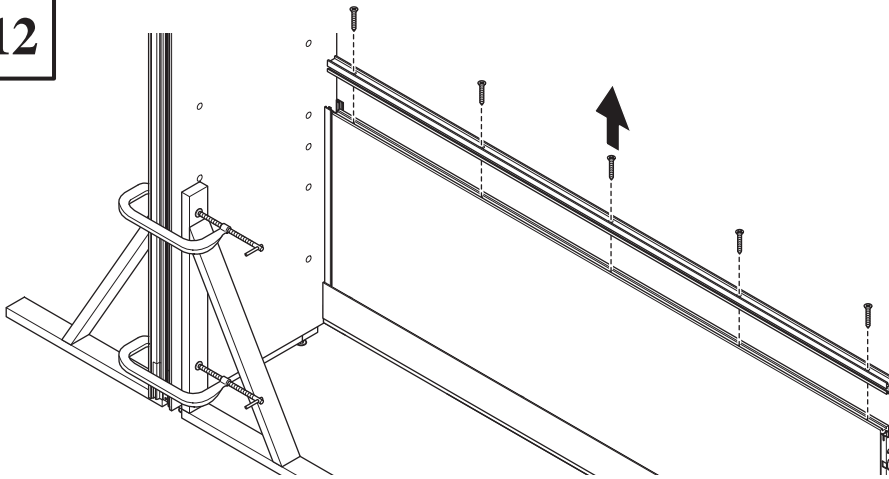

LAMINATE AND VENEER

 RECYCLE BINS

STEEL

ALUMINUM

12

13

14

CUSTOMER SERVICE PHONE: 1-800-426-8562