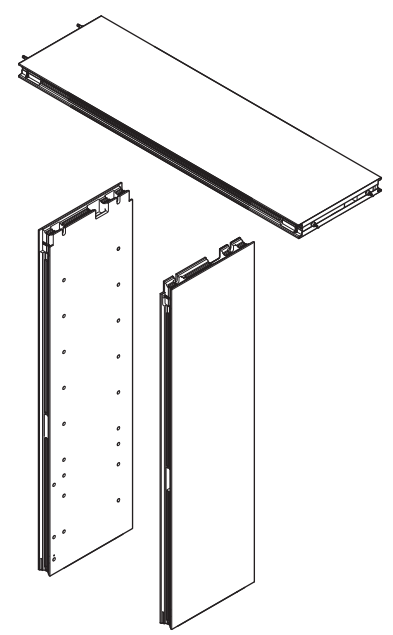

LAMINATE AND VENEER

CUSTOMER SERVICE PHONE: 1-800-426-8562