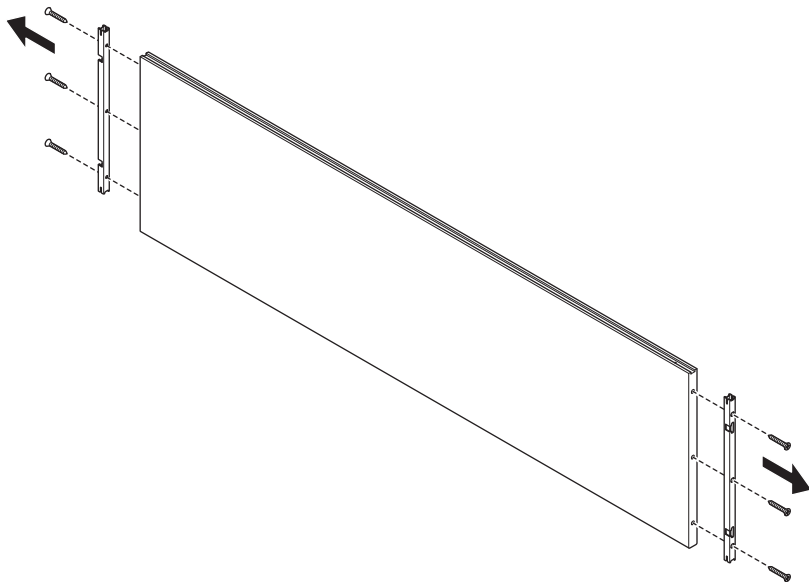

15

RECYCLE BINS

STEEL

16

17

LAMINATE AND VENEER

18

CUSTOMER SERVICE PHONE: 1-800-426-8562