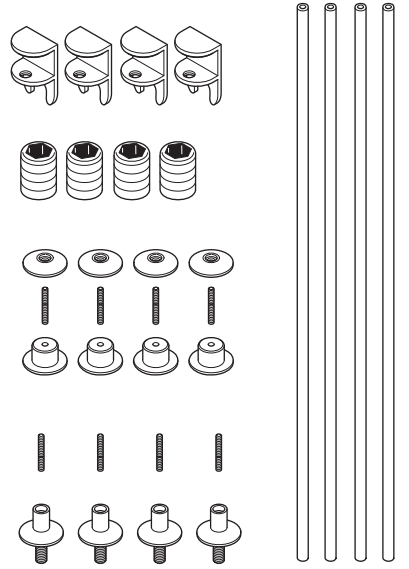

RECYCLE BINS

STEEL