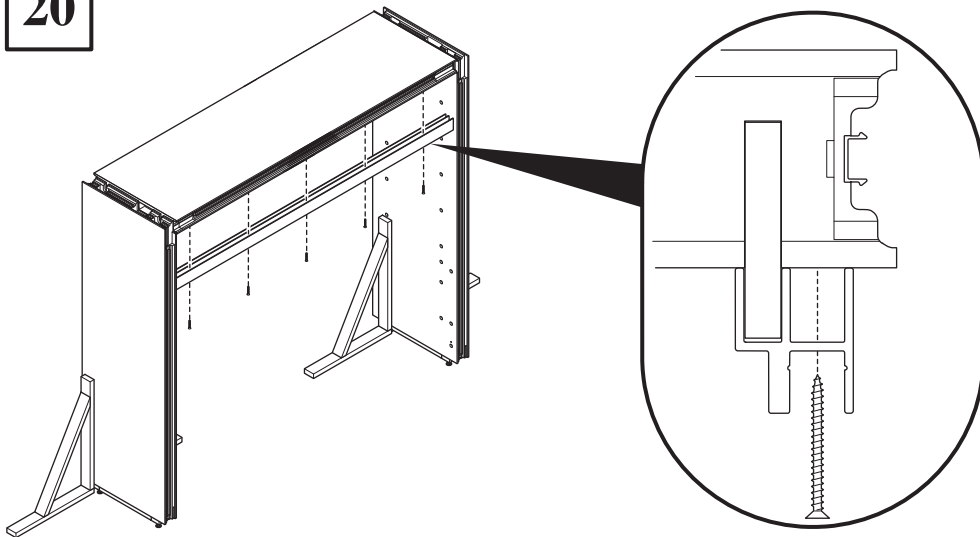

18

CUSTOMER SERVICE PHONE: 1-800-426-8562

19

20

21

RECYCLE BINS

STEEL

ALUMINUM