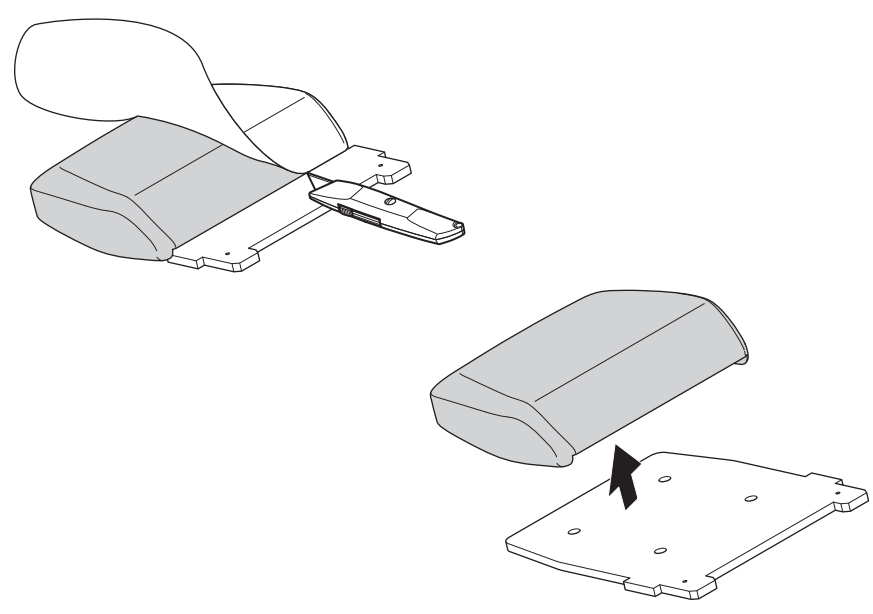

5

RECYCLE BINS

STEEL

WOOD

FOAM

MATERIAL/LEATHER

CUSTOMER SERVICE PHONE: 1-800-426-8562

HAWORTH®

Page: 3 OF 3