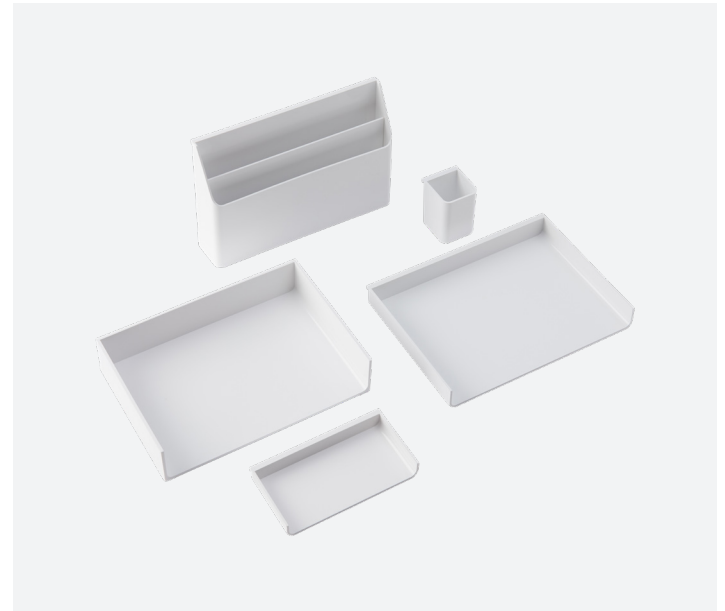

HAWORTH

Belong

Desk Accessories

Belong™ desk accessories are clean and simple tools that help people stay organized and in control of their work. The collection includes personal workstation storage elements and individual space dividers. Belong desk accessories are ideal for a variety of workspaces and activities, assuring their use for years to come.

Details

- Pencil cups, paper trays, and other tools hang from slots to be positioned where needed
- Drawer dividers, trays, and liners for file drawers are ideal for use with the Belong suspended pedestal, Belong security drawer, and Belong storage accessories
- Cubbies can be used alone or on shelves or bookcases to organize books, binders, and papers
- Organizational rings further subdivide a space
- Part of Haworth Integrated Palette™
- Ideal for use with Compose®, Upside®, Be_Hold®, and Intuity® products; some elements can be used inside X Series® lockers and the Beside® storage pantry