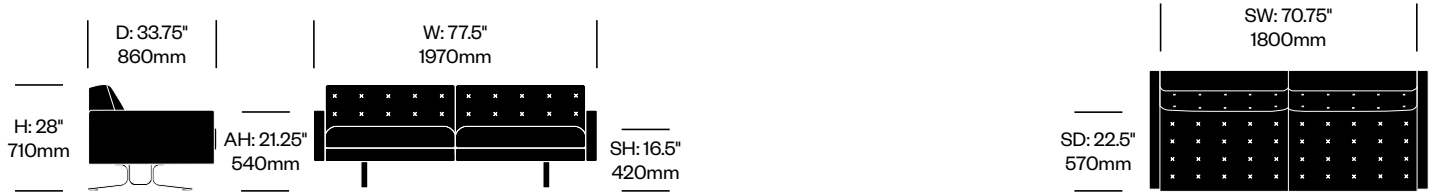

Surfaces

Leather

Pelle Frau® ColorSphere (70)

Kennedee Jr.

Poltrona Frau | Jean-Marie Massaud | 2014 | Imported from Italy

To order, specify:

1. Product number
2. Upholstery and color

Two Seat Sofa	Number	List Price
Leather	HCPF-KJS1	9,800.00

Wide Two Seat Sofa	Number	List Price
Leather	HCPF-KJS2	10,950.00

Three Seat Sofa	Number	List Price
Leather	HCPF-KJS3	13,200.00

Kennedee Jr.

Poltrona Frau | Jean-Marie Massaud | 2014 | Imported from Italy

To order, specify:

1. Product number
2. Upholstery and color

Two Seat with Right Arm, Bench on Left	Number	List Price
Leather	HCPF-KJS4	11,150.00

Two Seat with Left Arm, Bench on Right	Number	List Price
Leather	HCPF-KJS5	11,150.00