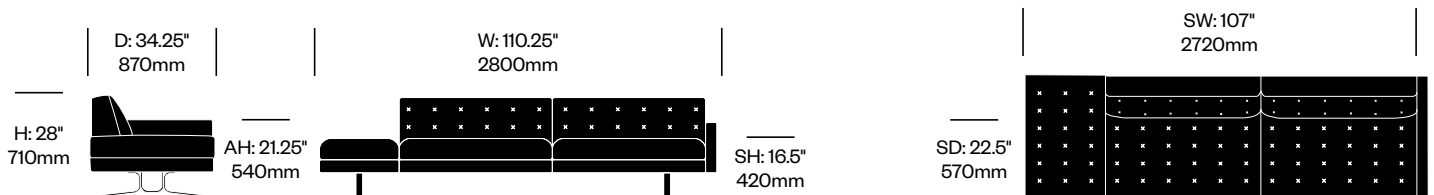

To order, specify:

1. Product number
2. Upholstery and color

Two Seat with Right Arm, Bench on Left	Number	List Price
Leather	HCPF-KJS4	11,150.00

Two Seat with Left Arm, Bench on Right	Number	List Price
Leather	HCPF-KJS5	11,150.00

Wide Two Seat with Right Arm, Bench on Left	Number	List Price
Leather	HCPF-KJS6	12,150.00

Wide Two Seat with Left Arm, Bench on Right	Number	List Price
Leather	HCPF-KJS7	12,150.00