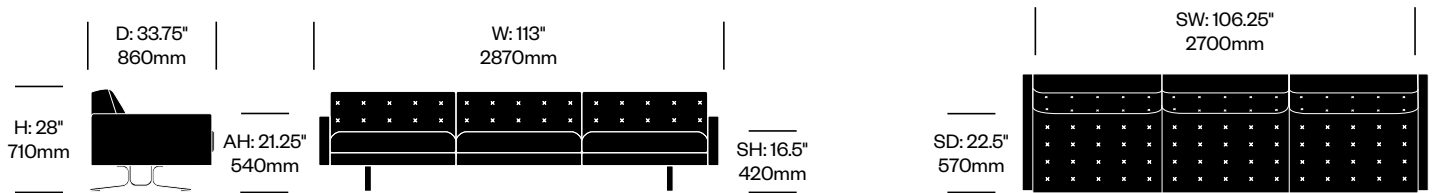

Surfaces

Leather

Pelle Frau® ColorSphere (70)

Kennedee Jr.

Poltrona Frau | Jean-Marie Massaud | 2014 | Imported from Italy

To order, specify:

1. Product number
2. Upholstery and color

Two Seat Sofa	Number	List Price
Leather	HCPF-KJS1	9,800.00

Wide Two Seat Sofa	Number	List Price
Leather	HCPF-KJS2	10,950.00

Three Seat Sofa	Number	List Price
Leather	HCPF-KJS3	13,200.00

Kennedee Jr.

Poltrona Frau | Jean-Marie Massaud | 2014 | Imported from Italy

To order, specify:

1. Product number
2. Upholstery and color

Two Seat with Right Arm, Bench on Left	Number	List Price
Leather	HCPF-KJS4	11,150.00

Two Seat with Left Arm, Bench on Right	Number	List Price
Leather	HCPF-KJS5	11,150.00