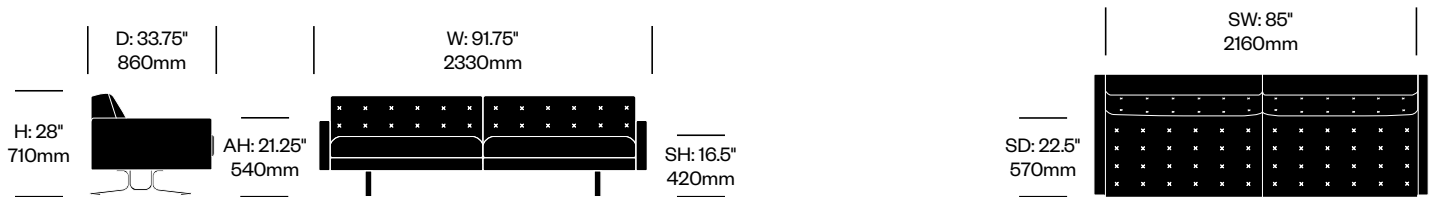

Surfaces

Leather

Pelle Frau® ColorSphere (70)

Kennedee Jr.

Poltrona Frau | Jean-Marie Massaud | 2014 | Imported from Italy

To order, specify:

1. Product number
2. Upholstery and color

Two Seat Sofa	Number	List Price
Leather	HCPF-KJS1	9,800.00

Wide Two Seat Sofa	Number	List Price
Leather	HCPF-KJS2	10,950.00

Three Seat Sofa	Number	List Price
Leather	HCPF-KJS3	13,200.00

Kennedee Jr.

Poltrona Frau | Jean-Marie Massaud | 2014 | Imported from Italy

To order, specify:

1. Product number
2. Upholstery and color

Two Seat with Right Arm, Bench on Left	Number	List Price
Leather	HCPF-KJS4	11,150.00

Two Seat with Left Arm, Bench on Right	Number	List Price
Leather	HCPF-KJS5	11,150.00