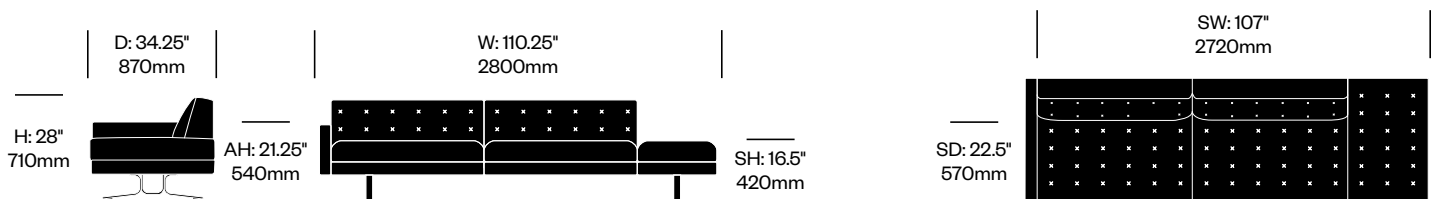

To order, specify:

1. Product number
2. Upholstery and color

Two Seat with Right Arm, Bench on Left	Number	List Price
Leather	HCPF-KJS4	11,150.00

Two Seat with Left Arm, Bench on Right	Number	List Price
Leather	HCPF-KJS5	11,150.00

Wide Two Seat with Right Arm, Bench on Left	Number	List Price
Leather	HCPF-KJS6	12,150.00

Wide Two Seat with Left Arm, Bench on Right	Number	List Price
Leather	HCPF-KJS7	12,150.00