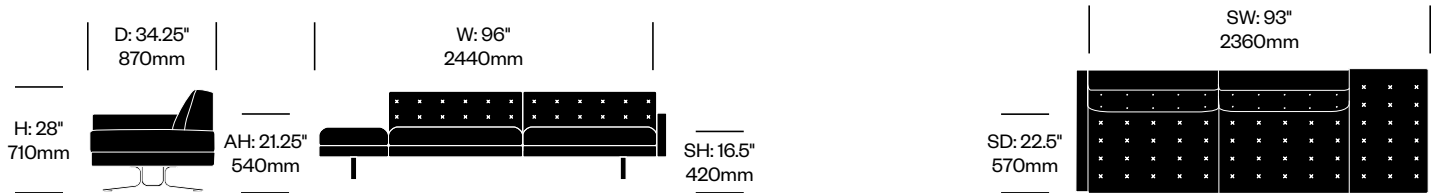

Wide Two Seat Sofa	Number	List Price
Leather	HCPF-KJS2	10,950.00

Three Seat Sofa	Number	List Price
Leather	HCPF-KJS3	13,200.00

Kennedee Jr.

Poltrona Frau | Jean-Marie Massaud | 2014 | Imported from Italy

To order, specify:

1. Product number
2. Upholstery and color

Two Seat with Right Arm, Bench on Left	Number	List Price
Leather	HCPF-KJS4	11,150.00

Two Seat with Left Arm, Bench on Right	Number	List Price
Leather	HCPF-KJS5	11,150.00