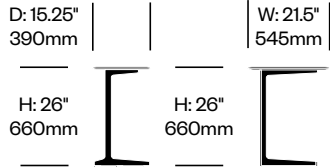

# Gran Torino HB

Poltrona Frau | Jean-Marie Massaud | 2013 | Imported from Italy

**To order, specify:**

1. Product number
2. Top upholstery and color or wood color

C Shaped Table	Number	List Price
Color System Leather Top	HCPF-GSTA-1G	1,730.00
Saddle Extra Leather Top	HCPF-GSTA-1G	1,870.00
Wood Top	HCPF-GSTA-WG	1,730.00