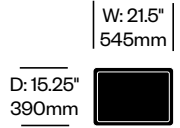

# Gran Torino HB

Poltrona Frau | Jean-Marie Massaud | 2013 | Imported from Italy

**To order, specify:**

1. Product number
2. Top upholstery and color or wood color

C Shaped Table	Number	List Price
Color System Leather Top	HCPF-GSTA-1G	1,730.00
Saddle Extra Leather Top	HCPF-GSTA-1G	1,870.00
Wood Top	HCPF-GSTA-WG	1,730.00