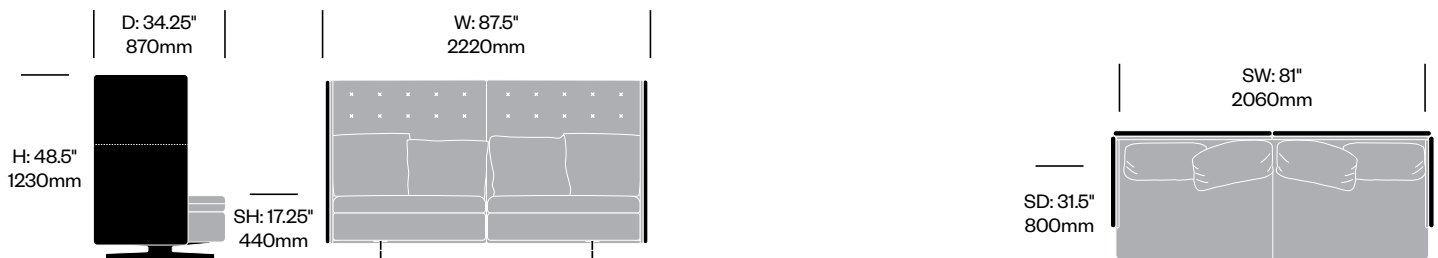

Wide Two Seat Sofa	Number	COM	List Price
Color System Leather Exterior	HCPF-GHL2-21G	11,850.00	14,550.00
Saddle Extra Leather Exterior	HCPF-GHL2-21G	15,600.00	18,050.00