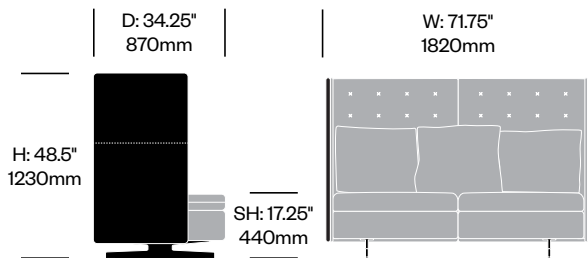

## To order, specify:

1. Product number
2. Interior upholstery and color
3. Exterior upholstery and color

Lounge Chair	Number	COM	List Price
Color System Leather Exterior	HCPF-GHL1-21G	10,210.00	12,060.00
Saddle Extra Leather Exterior	HCPF-GHL1-21G	13,540.00	15,140.00