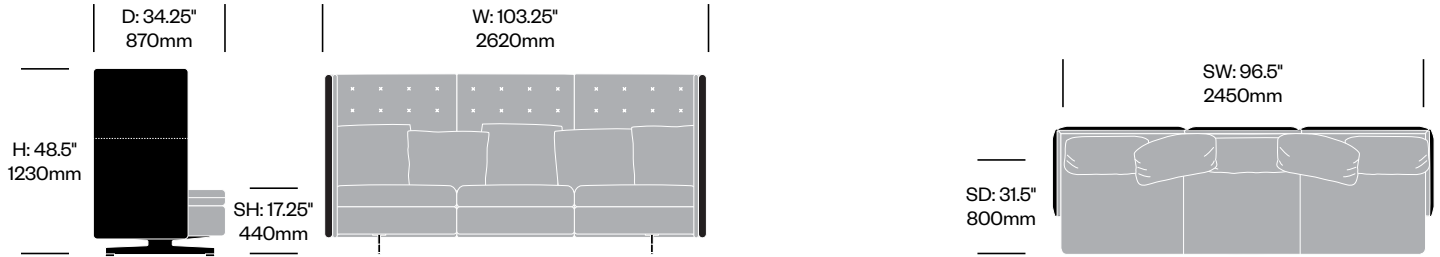

Gran Torino HB

Poltrona Frau | Jean-Marie Massaud | 2013 | Imported from Italy

To order, specify:

1. Product number
2. Interior upholstery and color
3. Exterior upholstery and color

Three Seat Sofa	Number	COM	List Price
Color System Leather Exterior	HCPF-GHL3-2IS	18,960.00	21,970.00
Saddle Extra Leather Exterior	HCPF-GHL3-2IS	24,100.00	27,390.00