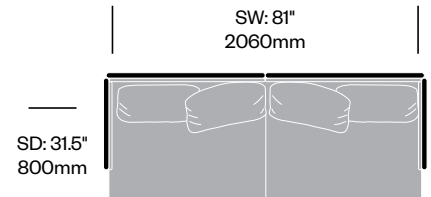

Wide Two Seat Sofa	Number	COM	List Price
Color System Leather Exterior	HCPF-GHL2-21G	15,230.00	17,710.00
Saddle Extra Leather Exterior	HCPF-GHL2-21G	19,470.00	21,860.00