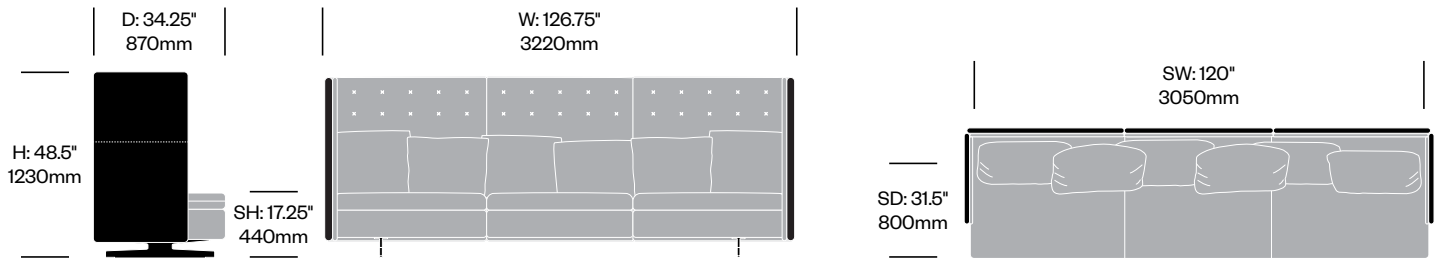

# Gran Torino HB

Poltrona Frau | Jean-Marie Massaud | 2013 | Imported from Italy

**To order, specify:**

1. Product number
2. Interior upholstery and color
3. Exterior upholstery and color

Three Seat Sofa	Number	COM	List Price
Color System Leather Exterior	HCPF-GHL3-2IS	18,960.00	21,970.00
Saddle Extra Leather Exterior	HCPF-GHL3-2IS	24,100.00	27,390.00