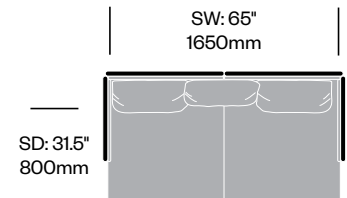

## To order, specify:

1. Product number
2. Interior upholstery and color
3. Exterior upholstery and color

Lounge Chair	Number	COM	List Price
Color System Leather Exterior	HCPF-GHL1-21G	10,210.00	12,060.00
Saddle Extra Leather Exterior	HCPF-GHL1-21G	13,540.00	15,140.00