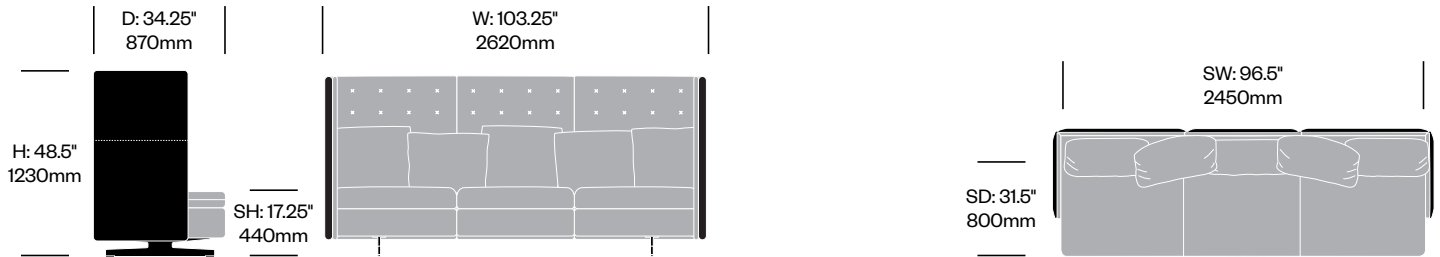

Gran Torino HB

Poltrona Frau | Jean-Marie Massaud | 2013 | Imported from Italy

To order, specify:

1. Product number
2. Interior upholstery and color
3. Exterior upholstery and color

Three Seat Sofa	Number	COM	List Price
Color System Leather Exterior	HCPF-GHL3-2IS	14,550.00	17,900.00
Saddle Extra Leather Exterior	HCPF-GHL3-2IS	18,900.00	22,350.00