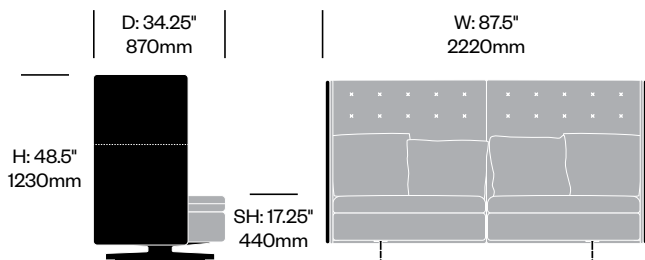

## To order, specify:

1. Product number
2. Interior upholstery and color
3. Exterior upholstery and color

Lounge Chair	Number	COM	List Price
Color System Leather Exterior	HCPF-GHL1-21G	10,210.00	12,060.00
Saddle Extra Leather Exterior	HCPF-GHL1-21G	13,540.00	15,140.00

Two Seat Sofa	Number	COM	List Price
Color System Leather Exterior	HCPF-GHL2-21S	13,890.00	16,100.00
Saddle Extra Leather Exterior	HCPF-GHL2-21S	17,840.00	19,890.00

Wide Two Seat Sofa	Number	COM	List Price
Color System Leather Exterior	HCPF-GHL2-21G	15,230.00	17,710.00
Saddle Extra Leather Exterior	HCPF-GHL2-21G	19,470.00	21,860.00