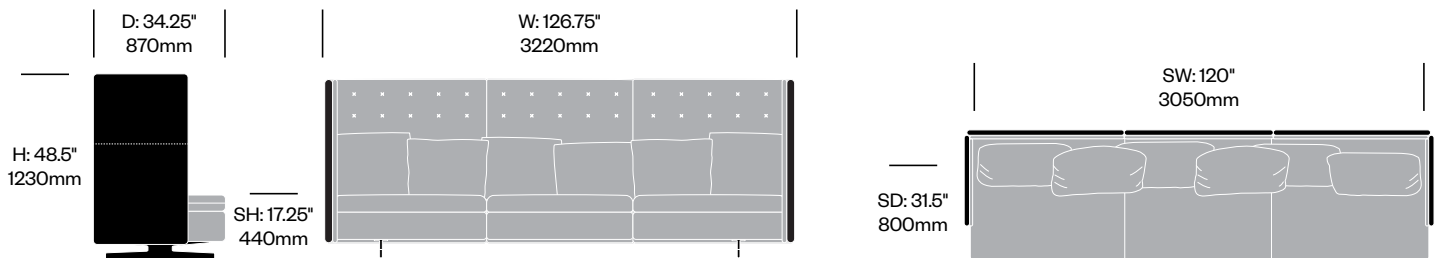

# Gran Torino HB

Poltrona Frau | Jean-Marie Massaud | 2013 | Imported from Italy

**To order, specify:**

1. Product number
2. Interior upholstery and color
3. Exterior upholstery and color

Three Seat Sofa	Number	COM	List Price
Color System Leather Exterior	HCPF-GHL3-2IS	14,550.00	17,900.00
Saddle Extra Leather Exterior	HCPF-GHL3-2IS	18,900.00	22,350.00