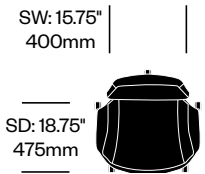

SIDE CHAIR WITH FOUR STAR BASE

Leather	Number	List Price
Polished Aluminum Base	HCPF-DV4L-TX	3,740.00
Black Painted Base	HCPF-DV4P-TX	3,740.00
Microperforated Leather	Number	List Price
Polished Aluminum Base	HCPF-DV4L-TY	3,960.00
Black Painted Base	HCPF-DV4P-TY	3,960.00