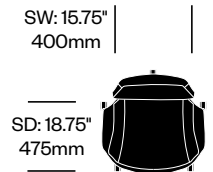

**LOW BACK CONFERENCE CHAIR, FIXED HEIGHT**

Leather	Number	List Price
Polished Aluminum Base	HCPF-DM5L-TX	3,500.00
Black Painted Base	HCPF-DM5P-TX	3,500.00
<b>Microperforated Leather</b>	<b>Number</b>	<b>List Price</b>
Polished Aluminum Base	HCPF-DM5L-TY	3,700.00
Black Painted Base	HCPF-DM5P-TY	3,700.00

# Downtown

Poltrona Frau | Jean-Marie Massaud | 2014 | Imported from Italy

**To order, specify:**

1. Product number
2. Upholstery and color

**LOW BACK CONFERENCE CHAIR, ADJUSTABLE HEIGHT**

Leather	Number	List Price
Polished Aluminum Base	HCPF-DG5L-TX	3,600.00
Black Painted Base	HCPF-DG5P-TX	3,600.00
Microperforated Leather	Number	List Price
Polished Aluminum Base	HCPF-DG5L-TY	3,800.00
Black Painted Base	HCPF-DG5P-TY	3,800.00

**MEDIUM BACK CONFERENCE CHAIR**

Leather	Number	List Price
Polished Aluminum Base	HCPF-DE5L-TX	3,900.00
Black Painted Base	HCPF-DE5P-TX	3,900.00
Microperforated Leather	Number	List Price
Polished Aluminum Base	HCPF-DE5L-TY	4,100.00
Black Painted Base	HCPF-DE5P-TY	4,100.00