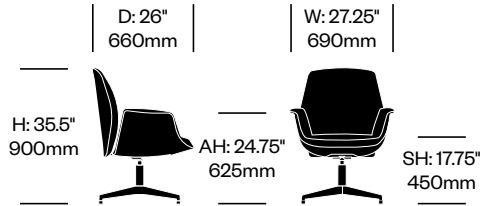

Downtown

Poltrona Frau | Jean-Marie Massaud | 2014 | Imported from Italy

To order, specify:

1. Product number
2. Upholstery and color

SIDE CHAIR WITH FOUR STAR BASE

Leather	Number	List Price
Polished Aluminum Base	HCPF-DV4L-TX	3,300.00
Black Painted Base	HCPF-DV4P-TX	3,300.00
Microperforated Leather	Number	List Price
Polished Aluminum Base	HCPF-DV4L-TY	3,500.00
Black Painted Base	HCPF-DV4P-TY	3,500.00