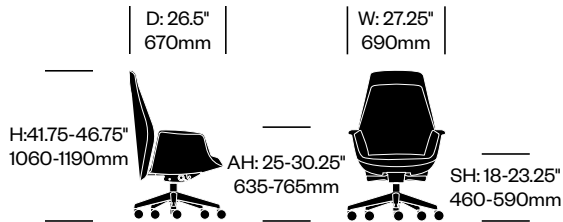

**LOW BACK CONFERENCE CHAIR, FIXED HEIGHT**

Leather	Number	List Price
Polished Aluminum Base	HCPF-DM5L-TX	3,500.00
Black Painted Base	HCPF-DM5P-TX	3,500.00
<b>Microperforated Leather</b>	<b>Number</b>	<b>List Price</b>
Polished Aluminum Base	HCPF-DM5L-TY	3,700.00
Black Painted Base	HCPF-DM5P-TY	3,700.00

# Downtown

Poltrona Frau | Jean-Marie Massaud | 2014 | Imported from Italy

**To order, specify:**

1. Product number
2. Upholstery and color

**LOW BACK CONFERENCE CHAIR, ADJUSTABLE HEIGHT**

Leather	Number	List Price
Polished Aluminum Base	HCPF-DG5L-TX	3,600.00
Black Painted Base	HCPF-DG5P-TX	3,600.00
Microperforated Leather	Number	List Price
Polished Aluminum Base	HCPF-DG5L-TY	3,800.00
Black Painted Base	HCPF-DG5P-TY	3,800.00

**MEDIUM BACK CONFERENCE CHAIR**

Leather	Number	List Price
Polished Aluminum Base	HCPF-DE5L-TX	3,900.00
Black Painted Base	HCPF-DE5P-TX	3,900.00
Microperforated Leather	Number	List Price
Polished Aluminum Base	HCPF-DE5L-TY	4,100.00
Black Painted Base	HCPF-DE5P-TY	4,100.00