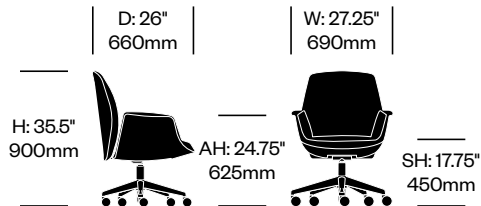

# Downtown

Poltrona Frau | Jean-Marie Massaud | 2014 | Imported from Italy

**To order, specify:**

1. Product number
2. Upholstery and color

**SIDE CHAIR WITH FOUR STAR BASE**

Leather	Number	List Price
Polished Aluminum Base	HCPF-DV4L-TX	3,300.00
Black Painted Base	HCPF-DV4P-TX	3,300.00
<b>Microperforated Leather</b>	<b>Number</b>	<b>List Price</b>
Polished Aluminum Base	HCPF-DV4L-TY	3,500.00
Black Painted Base	HCPF-DV4P-TY	3,500.00

**LOW BACK CONFERENCE CHAIR, FIXED HEIGHT**

Leather	Number	List Price
Polished Aluminum Base	HCPF-DM5L-TX	3,500.00
Black Painted Base	HCPF-DM5P-TX	3,500.00
<b>Microperforated Leather</b>	<b>Number</b>	<b>List Price</b>
Polished Aluminum Base	HCPF-DM5L-TY	3,700.00
Black Painted Base	HCPF-DM5P-TY	3,700.00