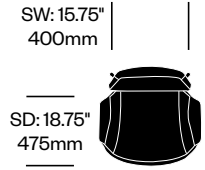

Downtown

Poltrona Frau | Jean-Marie Massaud | 2014 | Imported from Italy

To order, specify:

1. Product number
2. Upholstery and color