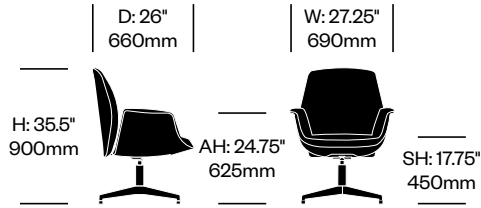

To order, specify:

1. Product number
2. Upholstery and color

SIDE CHAIR WITH SLED BASE

Leather	Number	List Price	
Chrome Base	HCPF-DTSS-C1	5,660.00	
Black Painted Base	HCPF-DTSS-P1	5,660.00	

Fabric	Number	COM	List Price
Chrome Base	HCPF-DTSS-C2	3,470.00	4,190.00
Black Painted Base	HCPF-DTSS-P2	3,470.00	4,190.00

SIDE CHAIR WITH PANEL BASE

Leather	Number	List Price	
	HCPF-DTSP-1	3,560.00	

Fabric	Number	COM	List Price
	HCPF-DTSP-2	3,380.00	4,100.00

Downtown

Poltrona Frau | Jean-Marie Massaud | 2014 | Imported from Italy

To order, specify:

1. Product number
2. Upholstery and color

SIDE CHAIR WITH FOUR STAR BASE

Leather	Number	List Price
Polished Aluminum Base	HCPF-DV4L-TX	3,740.00
Black Painted Base	HCPF-DV4P-TX	3,740.00
Microperforated Leather	Number	List Price
Polished Aluminum Base	HCPF-DV4L-TY	3,960.00
Black Painted Base	HCPF-DV4P-TY	3,960.00

LOW BACK CONFERENCE CHAIR, FIXED HEIGHT

Leather	Number	List Price
Polished Aluminum Base	HCPF-DM5L-TX	3,960.00
Black Painted Base	HCPF-DM5P-TX	3,960.00
Microperforated Leather	Number	List Price
Polished Aluminum Base	HCPF-DM5L-TY	4,180.00
Black Painted Base	HCPF-DM5P-TY	4,180.00