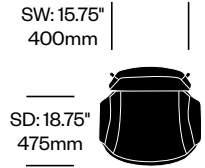

Downtown

Poltrona Frau | Jean-Marie Massaud | 2014 | Imported from Italy

To order, specify:

1. Product number
2. Upholstery and color