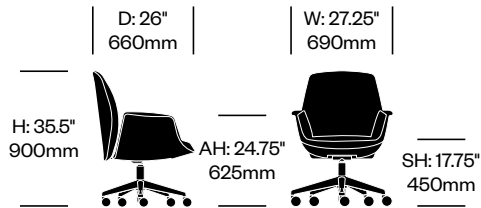

To order, specify:

1. Product number
2. Upholstery and color

SIDE CHAIR WITH SLED BASE

Leather	Number	List Price	
Chrome Base	HCPF-DTSS-C1	5,660.00	
Black Painted Base	HCPF-DTSS-P1	5,660.00	

Fabric	Number	COM	List Price
Chrome Base	HCPF-DTSS-C2	3,470.00	4,190.00
Black Painted Base	HCPF-DTSS-P2	3,470.00	4,190.00

SIDE CHAIR WITH PANEL BASE

Leather	Number	List Price	
	HCPF-DTSP-1	3,560.00	

Fabric	Number	COM	List Price
	HCPF-DTSP-2	3,380.00	4,100.00

Downtown

Poltrona Frau | Jean-Marie Massaud | 2014 | Imported from Italy

To order, specify:

1. Product number
2. Upholstery and color

SIDE CHAIR WITH FOUR STAR BASE

Leather	Number	List Price
Polished Aluminum Base	HCPF-DV4L-TX	3,740.00
Black Painted Base	HCPF-DV4P-TX	3,740.00
Microperforated Leather	Number	List Price
Polished Aluminum Base	HCPF-DV4L-TY	3,960.00
Black Painted Base	HCPF-DV4P-TY	3,960.00

LOW BACK CONFERENCE CHAIR, FIXED HEIGHT

Leather	Number	List Price
Polished Aluminum Base	HCPF-DM5L-TX	3,960.00
Black Painted Base	HCPF-DM5P-TX	3,960.00
Microperforated Leather	Number	List Price
Polished Aluminum Base	HCPF-DM5L-TY	4,180.00
Black Painted Base	HCPF-DM5P-TY	4,180.00