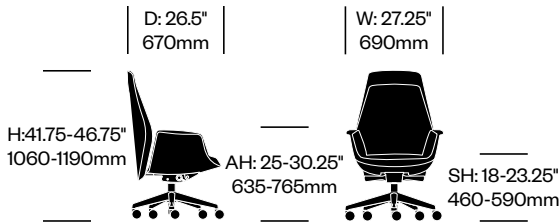

LOW BACK CONFERENCE CHAIR, FIXED HEIGHT

Leather	Number	List Price
Polished Aluminum Base	HCPF-DM5L-TX	3,960.00
Black Painted Base	HCPF-DM5P-TX	3,960.00
Microperforated Leather	Number	List Price
Polished Aluminum Base	HCPF-DM5L-TY	4,180.00
Black Painted Base	HCPF-DM5P-TY	4,180.00

Downtown

Poltrona Frau | Jean-Marie Massaud | 2014 | Imported from Italy

To order, specify:

1. Product number
2. Upholstery and color

LOW BACK CONFERENCE CHAIR, ADJUSTABLE HEIGHT

Leather	Number	List Price
Polished Aluminum Base	HCPF-DG5L-TX	4,070.00
Black Painted Base	HCPF-DG5P-TX	4,070.00
Microperforated Leather	Number	List Price
Polished Aluminum Base	HCPF-DG5L-TY	4,290.00
Black Painted Base	HCPF-DG5P-TY	4,290.00

MEDIUM BACK CONFERENCE CHAIR

Leather	Number	List Price
Polished Aluminum Base	HCPF-DE5L-TX	4,400.00
Black Painted Base	HCPF-DE5P-TX	4,400.00
Microperforated Leather	Number	List Price
Polished Aluminum Base	HCPF-DE5L-TY	4,620.00
Black Painted Base	HCPF-DE5P-TY	4,620.00