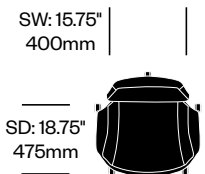

**LOW BACK CONFERENCE CHAIR, FIXED HEIGHT**

Leather	Number	List Price
Polished Aluminum Base	HCPF-DM5L-TX	3,500.00
Black Painted Base	HCPF-DM5P-TX	3,500.00
<b>Microperforated Leather</b>	<b>Number</b>	<b>List Price</b>
Polished Aluminum Base	HCPF-DM5L-TY	3,700.00
Black Painted Base	HCPF-DM5P-TY	3,700.00