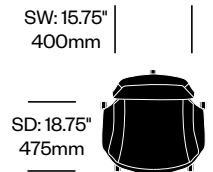

LOW BACK CONFERENCE CHAIR, FIXED HEIGHT

Leather	Number	List Price
Polished Aluminum Base	HCPF-DM5L-TX	3,960.00
Black Painted Base	HCPF-DM5P-TX	3,960.00
Microperforated Leather	Number	List Price
Polished Aluminum Base	HCPF-DM5L-TY	4,180.00
Black Painted Base	HCPF-DM5P-TY	4,180.00

Downtown

Poltrona Frau | Jean-Marie Massaud | 2014 | Imported from Italy

To order, specify:

1. Product number
2. Upholstery and color

LOW BACK CONFERENCE CHAIR, ADJUSTABLE HEIGHT

Leather	Number	List Price
Polished Aluminum Base	HCPF-DG5L-TX	4,070.00
Black Painted Base	HCPF-DG5P-TX	4,070.00
Microperforated Leather	Number	List Price
Polished Aluminum Base	HCPF-DG5L-TY	4,290.00
Black Painted Base	HCPF-DG5P-TY	4,290.00

MEDIUM BACK CONFERENCE CHAIR

Leather	Number	List Price
Polished Aluminum Base	HCPF-DE5L-TX	4,400.00
Black Painted Base	HCPF-DE5P-TX	4,400.00
Microperforated Leather	Number	List Price
Polished Aluminum Base	HCPF-DE5L-TY	4,620.00
Black Painted Base	HCPF-DE5P-TY	4,620.00