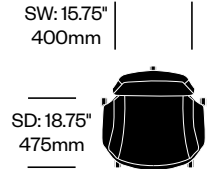

Downtown

Poltrona Frau | Jean-Marie Massaud | 2014 | Imported from Italy

To order, specify:

1. Product number
2. Upholstery and color