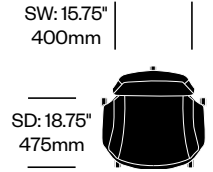

LOW BACK CONFERENCE CHAIR, FIXED HEIGHT

Leather	Number	List Price
Polished Aluminum Base	HCPF-DM5L-TX	3,960.00
Black Painted Base	HCPF-DM5P-TX	3,960.00
Microperforated Leather	Number	List Price
Polished Aluminum Base	HCPF-DM5L-TY	4,180.00
Black Painted Base	HCPF-DM5P-TY	4,180.00

Downtown

Poltrona Frau | Jean-Marie Massaud | 2014 | Imported from Italy

To order, specify:

1. Product number
2. Upholstery and color

LOW BACK CONFERENCE CHAIR, ADJUSTABLE HEIGHT

Leather	Number	List Price
Polished Aluminum Base	HCPF-DG5L-TX	4,070.00
Black Painted Base	HCPF-DG5P-TX	4,070.00
Microperforated Leather	Number	List Price
Polished Aluminum Base	HCPF-DG5L-TY	4,290.00
Black Painted Base	HCPF-DG5P-TY	4,290.00