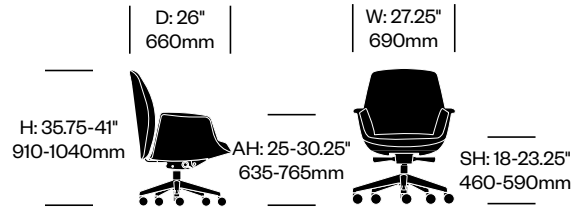

**LOW BACK CONFERENCE CHAIR, FIXED HEIGHT**

Leather	Number	List Price
Polished Aluminum Base	HCPF-DM5L-TX	3,500.00
Black Painted Base	HCPF-DM5P-TX	3,500.00
<b>Microperforated Leather</b>	<b>Number</b>	<b>List Price</b>
Polished Aluminum Base	HCPF-DM5L-TY	3,700.00
Black Painted Base	HCPF-DM5P-TY	3,700.00

# Downtown

Poltrona Frau | Jean-Marie Massaud | 2014 | Imported from Italy

**To order, specify:**

1. Product number
2. Upholstery and color

**LOW BACK CONFERENCE CHAIR, ADJUSTABLE HEIGHT**

Leather	Number	List Price
Polished Aluminum Base	HCPF-DG5L-TX	3,600.00
Black Painted Base	HCPF-DG5P-TX	3,600.00
Microperforated Leather	Number	List Price
Polished Aluminum Base	HCPF-DG5L-TY	3,800.00
Black Painted Base	HCPF-DG5P-TY	3,800.00