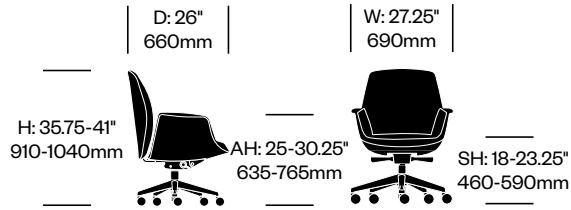

LOW BACK CONFERENCE CHAIR, FIXED HEIGHT

Leather	Number	List Price
Polished Aluminum Base	HCPF-DM5L-TX	3,960.00
Black Painted Base	HCPF-DM5P-TX	3,960.00
Microperforated Leather	Number	List Price
Polished Aluminum Base	HCPF-DM5L-TY	4,180.00
Black Painted Base	HCPF-DM5P-TY	4,180.00

Downtown

Poltrona Frau | Jean-Marie Massaud | 2014 | Imported from Italy

To order, specify:

1. Product number
2. Upholstery and color

LOW BACK CONFERENCE CHAIR, ADJUSTABLE HEIGHT

Leather	Number	List Price
Polished Aluminum Base	HCPF-DG5L-TX	4,070.00
Black Painted Base	HCPF-DG5P-TX	4,070.00
Microperforated Leather	Number	List Price
Polished Aluminum Base	HCPF-DG5L-TY	4,290.00
Black Painted Base	HCPF-DG5P-TY	4,290.00