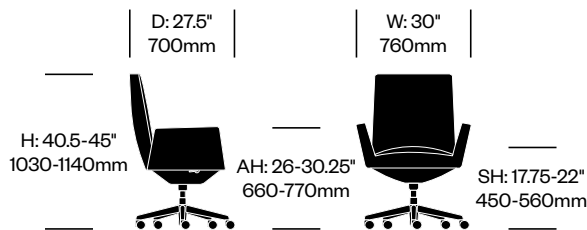

Side Chair with Sled Base and Arms	Number	List Price
Matching Stitching	HCPF-CHAC-MAL	3,150.00
Contrasting Stitching	HCPF-CHAC-CAL	3,150.00

Side Chair with Four Star Base	Number	List Price
Standard Plate, Matching Stitching	HCPF-CHAV-MXL	4,400.00
Standard Plate, Contrasting Stitching	HCPF-CHAV-CXL	4,400.00
Leather Plate, Matching Stitching	HCPF-CHAV-MUL	4,950.00
Leather Plate, Contrasting Stitching	HCPF-CHAV-CUL	4,950.00

Chancellor

Poltrona Frau | Lievore, Altherr, Molina | 2008 | Imported from Italy

To order, specify:

1. Product number
2. Upholstery and color
3. Base trim color

Low Back Conference Chair, Fixed Height

	Number	List Price
Standard Plate, Matching Stitching	HCPF-CHAM-MXCL	4,500.00
Standard Plate, Contrasting Stitching	HCPF-CHAM-CXCL	4,500.00
Leather Plate, Matching Stitching	HCPF-CHAM-MUCL	5,050.00
Leather Plate, Contrasting Stitching	HCPF-CHAM-CUCL	5,050.00

Low Back Conference Chair, Adjustable Height

	Number	List Price
Standard Plate, Matching Stitching	HCPF-CHAG-MXCL	4,600.00
Standard Plate, Contrasting Stitching	HCPF-CHAG-CXCL	4,600.00
Leather Plate, Matching Stitching	HCPF-CHAG-MUCL	5,150.00
Leather Plate, Contrasting Stitching	HCPF-CHAG-CUCL	5,150.00