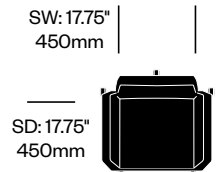

Side Chair with Sled Base and Arms	Number	List Price
Matching Stitching	HCPF-CHAC-MAL	3,150.00
Contrasting Stitching	HCPF-CHAC-CAL	3,150.00

Side Chair with Four Star Base	Number	List Price
Standard Plate, Matching Stitching	HCPF-CHAV-MXL	4,400.00
Standard Plate, Contrasting Stitching	HCPF-CHAV-CXL	4,400.00
Leather Plate, Matching Stitching	HCPF-CHAV-MUL	4,950.00
Leather Plate, Contrasting Stitching	HCPF-CHAV-CUL	4,950.00

Chancellor

Poltrona Frau | Lievore, Altherr, Molina | 2008 | Imported from Italy

To order, specify:

1. Product number
2. Upholstery and color
3. Base trim color

Low Back Conference Chair, Fixed Height

	Number	List Price
Standard Plate, Matching Stitching	HCPF-CHAM-MXCL	4,500.00
Standard Plate, Contrasting Stitching	HCPF-CHAM-CXCL	4,500.00
Leather Plate, Matching Stitching	HCPF-CHAM-MUCL	5,050.00
Leather Plate, Contrasting Stitching	HCPF-CHAM-CUCL	5,050.00

Low Back Conference Chair, Adjustable Height

	Number	List Price
Standard Plate, Matching Stitching	HCPF-CHAG-MXCL	4,600.00
Standard Plate, Contrasting Stitching	HCPF-CHAG-CXCL	4,600.00
Leather Plate, Matching Stitching	HCPF-CHAG-MUCL	5,150.00
Leather Plate, Contrasting Stitching	HCPF-CHAG-CUCL	5,150.00