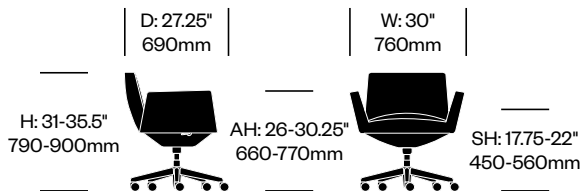

Side Chair with Sled Base and Arms	Number	List Price
Matching Stitching	HCPF-CHAC-MAL	3,150.00
Contrasting Stitching	HCPF-CHAC-CAL	3,150.00

Side Chair with Four Star Base	Number	List Price
Standard Plate, Matching Stitching	HCPF-CHAV-MXL	4,400.00
Standard Plate, Contrasting Stitching	HCPF-CHAV-CXL	4,400.00
Leather Plate, Matching Stitching	HCPF-CHAV-MUL	4,950.00
Leather Plate, Contrasting Stitching	HCPF-CHAV-CUL	4,950.00

Chancellor

Poltrona Frau | Lievore, Altherr, Molina | 2008 | Imported from Italy

To order, specify:

1. Product number
2. Upholstery and color
3. Base trim color

Low Back Conference Chair, Fixed Height

	Number	List Price
Standard Plate, Matching Stitching	HCPF-CHAM-MXCL	4,500.00
Standard Plate, Contrasting Stitching	HCPF-CHAM-CXCL	4,500.00
Leather Plate, Matching Stitching	HCPF-CHAM-MUCL	5,050.00
Leather Plate, Contrasting Stitching	HCPF-CHAM-CUCL	5,050.00

Low Back Conference Chair, Adjustable Height

	Number	List Price
Standard Plate, Matching Stitching	HCPF-CHAG-MXCL	4,600.00
Standard Plate, Contrasting Stitching	HCPF-CHAG-CXCL	4,600.00
Leather Plate, Matching Stitching	HCPF-CHAG-MUCL	5,150.00
Leather Plate, Contrasting Stitching	HCPF-CHAG-CUCL	5,150.00