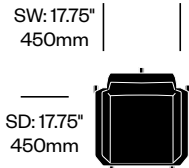

Base Trim

Polished Aluminum (29-PA)

Chancellor

Poltrona Frau | Lievore, Altherr, Molina | 2008 | Imported from Italy

To order, specify:

1. Product number
2. Upholstery and color
3. Base trim color

Side Chair with Sled Base	Number	List Price
Matching Stitching	HCPF-CHAC-MXL	2,200.00
Contrasting Stitching	HCPF-CHAC-CXL	2,200.00

Side Chair with Sled Base and Arms	Number	List Price
Matching Stitching	HCPF-CHAC-MAL	3,150.00
Contrasting Stitching	HCPF-CHAC-CAL	3,150.00

Side Chair with Four Star Base	Number	List Price
Standard Plate, Matching Stitching	HCPF-CHAV-MXL	4,400.00
Standard Plate, Contrasting Stitching	HCPF-CHAV-CXL	4,400.00
Leather Plate, Matching Stitching	HCPF-CHAV-MUL	4,950.00
Leather Plate, Contrasting Stitching	HCPF-CHAV-CUL	4,950.00

Chancellor

Poltrona Frau | Lievore, Altherr, Molina | 2008 | Imported from Italy

To order, specify:

1. Product number
2. Upholstery and color
3. Base trim color

Low Back Conference Chair, Fixed Height

	Number	List Price
Standard Plate, Matching Stitching	HCPF-CHAM-MXCL	4,500.00
Standard Plate, Contrasting Stitching	HCPF-CHAM-CXCL	4,500.00
Leather Plate, Matching Stitching	HCPF-CHAM-MUCL	5,050.00
Leather Plate, Contrasting Stitching	HCPF-CHAM-CUCL	5,050.00