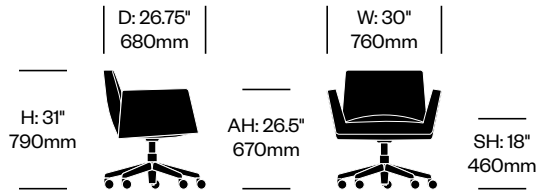

Low Back Conference Chair, Adjustable Height; Medium Back Conference Chair; High Back Executive Chairs

The five star, height adjustable swivel base is available with soft casters that are selfbraking. The structure is molded polyurethane foam with a metal insert, padded with multi-density foam and quilted polyester. A synchron turning mechanism adjusts tilting tension. The chairs can also be locked into one of five positions. Stitching is available in matching or contrasting thread.

Base Trim

Polished Aluminum (29-PA)

Chancellor

Poltrona Frau | Lievore, Altherr, Molina | 2008 | Imported from Italy

To order, specify:

1. Product number
2. Upholstery and color
3. Base trim color

Side Chair with Sled Base	Number	List Price
Matching Stitching	HCPF-CHAC-MXL	2,200.00
Contrasting Stitching	HCPF-CHAC-CXL	2,200.00

Side Chair with Sled Base and Arms	Number	List Price
Matching Stitching	HCPF-CHAC-MAL	3,150.00
Contrasting Stitching	HCPF-CHAC-CAL	3,150.00

Side Chair with Four Star Base	Number	List Price
Standard Plate, Matching Stitching	HCPF-CHAV-MXL	4,400.00
Standard Plate, Contrasting Stitching	HCPF-CHAV-CXL	4,400.00
Leather Plate, Matching Stitching	HCPF-CHAV-MUL	4,950.00
Leather Plate, Contrasting Stitching	HCPF-CHAV-CUL	4,950.00

Chancellor

Poltrona Frau | Lievore, Altherr, Molina | 2008 | Imported from Italy

To order, specify:

1. Product number
2. Upholstery and color
3. Base trim color

Low Back Conference Chair, Fixed Height

	Number	List Price
Standard Plate, Matching Stitching	HCPF-CHAM-MXCL	4,500.00
Standard Plate, Contrasting Stitching	HCPF-CHAM-CXCL	4,500.00
Leather Plate, Matching Stitching	HCPF-CHAM-MUCL	5,050.00
Leather Plate, Contrasting Stitching	HCPF-CHAM-CUCL	5,050.00