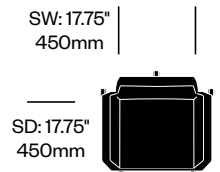

Side Chair with Sled Base and Arms	Number	List Price
Matching Stitching	HCPF-CHAC-MAL	3,150.00
Contrasting Stitching	HCPF-CHAC-CAL	3,150.00

Side Chair with Four Star Base	Number	List Price
Standard Plate, Matching Stitching	HCPF-CHAV-MXL	4,400.00
Standard Plate, Contrasting Stitching	HCPF-CHAV-CXL	4,400.00
Leather Plate, Matching Stitching	HCPF-CHAV-MUL	4,950.00
Leather Plate, Contrasting Stitching	HCPF-CHAV-CUL	4,950.00

Chancellor

Poltrona Frau | Lievore, Altherr, Molina | 2008 | Imported from Italy

To order, specify:

1. Product number
2. Upholstery and color
3. Base trim color

Low Back Conference Chair, Fixed Height

	Number	List Price
Standard Plate, Matching Stitching	HCPF-CHAM-MXCL	4,500.00
Standard Plate, Contrasting Stitching	HCPF-CHAM-CXCL	4,500.00
Leather Plate, Matching Stitching	HCPF-CHAM-MUCL	5,050.00
Leather Plate, Contrasting Stitching	HCPF-CHAM-CUCL	5,050.00

Low Back Conference Chair, Adjustable Height

	Number	List Price
Standard Plate, Matching Stitching	HCPF-CHAG-MXCL	4,600.00
Standard Plate, Contrasting Stitching	HCPF-CHAG-CXCL	4,600.00
Leather Plate, Matching Stitching	HCPF-CHAG-MUCL	5,150.00
Leather Plate, Contrasting Stitching	HCPF-CHAG-CUCL	5,150.00