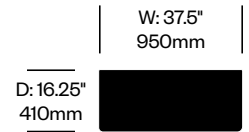

Cassiopea

Poltrona Frau | Livore, Altherr, Molina | 2008 | Imported from Italy

To order, specify:

1. Product number
2. Upholstery and color

C Shaped Table	Number	List Price
Leather	HCPF-CPT1-1	3,650.00

End Table with Shelves	Number	List Price
Leather	HCPF-CPT2-1	5,150.00