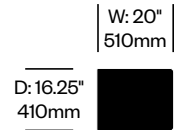

Cassiopea

Poltrona Frau | Livore, Altherr, Molina | 2008 | Imported from Italy

To order, specify:

1. Product number
2. Upholstery and color

C Shaped Table	Number	List Price
Leather	HCPF-CPT1-1	3,650.00

End Table with Shelves	Number	List Price
Leather	HCPF-CPT2-1	5,150.00