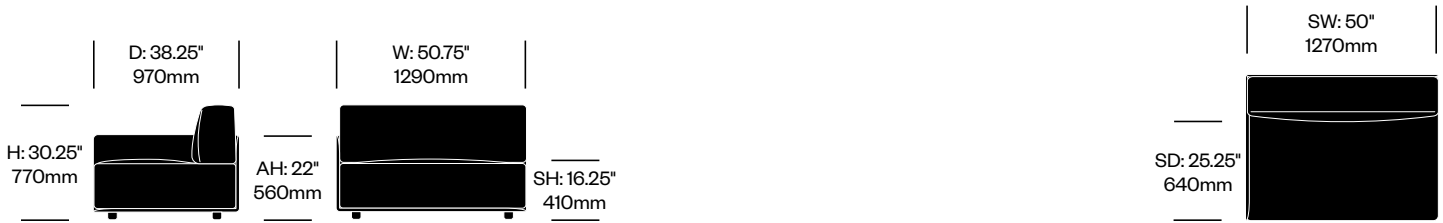

 <p>H: 30.25" 770mm</p> <p>D: 38.25" 970mm</p> <p>SH: 16.25" 410mm</p>	 <p>W: 39" 990mm</p> <p>AH: 22" 560mm</p>	 <p>SW: 38.25" 970mm</p> <p>SD: 25.25" 640mm</p>
<p><b>Lounge Chair with Left Arm</b></p>		<p><b>List Price</b></p>
Leather	HCPF-CPL1-L	6,400.00

# Cassiopea

Poltrona Frau | Lievore, Altherr, Molina | 2008 | Imported from Italy

**To order, specify:**

1. Product number
2. Upholstery and color

Wide Lounge Chair without Arms	Number	List Price
Leather	HCPF-CPL1-WN	6,250.00