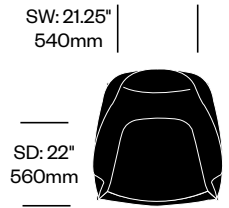

Lounge Chair with Headrest	Number	List Price
Leather	HCPF-ARL1-H	6,750.00