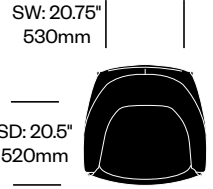

Archibald

Poltrona Frau | Jean-Marie Massaud | 2009 | Imported from Italy

To order, specify:

1. Product number
2. Upholstery and color

Lounge Chair	Number	List Price
Leather	HCPF-ARL1-S	5,730.00