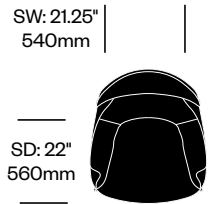

To order, specify:

1. Product number
2. Upholstery and color

| Lounge Chair | Number | List Price |
|--------------|-------------|------------|
| Leather | HCPF-ARL1-S | 5,730.00 |

| Lounge Chair with Headrest | Number | List Price |
|----------------------------|-------------|------------|
| Leather | HCPF-ARL1-H | 6,750.00 |