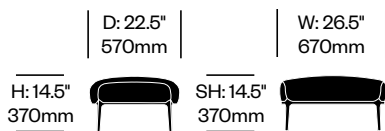

Ottoman	Number	List Price
Leather	HCPF-ARF	2,430.00