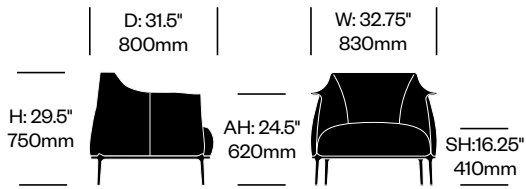

Archibald

Poltrona Frau | Jean-Marie Massaud | 2009 | Imported from Italy

To order, specify:

1. Product number
2. Upholstery and color

Lounge Chair	Number	List Price
Leather	HCPF-ARL1-S	5,730.00