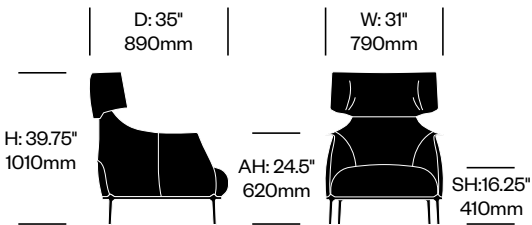

To order, specify:

1. Product number
2. Upholstery and color

| Lounge Chair | Number | List Price |
|--------------|-------------|------------|
| Leather | HCPF-ARL1-S | 5,730.00 |

| Lounge Chair with Headrest | Number | List Price |
|----------------------------|-------------|------------|
| Leather | HCPF-ARL1-H | 6,750.00 |