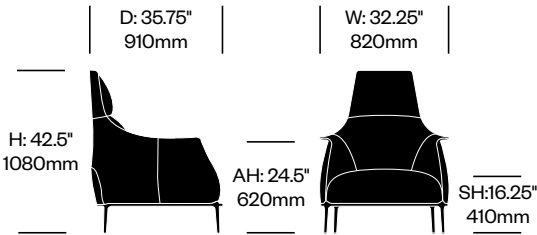

Archibald

Poltrona Frau | Jean-Marie Massaud | 2009 | Imported from Italy

Features and Specifications

Lounge Chairs

Backrest and seat comprised of steel frame with polyurethane foam padding. Base in cast aluminum and tubular steel in gunmetal grey finish. Contrasting stitching along seams. Stitching for white or black leather will be grey. All other colors will be contrasted with beige stitching.

Additional Notes

Select models and colors available as part of the [Haworth NOW](#) inventory program.

Surfaces

Leather

Pelle Frau® ColorSphere (70)

Archibald

Poltrona Frau | Jean-Marie Massaud | 2009 | Imported from Italy

To order, specify:

1. Product number
2. Upholstery and color

| Lounge Chair | Number | List Price |
|--------------|-------------|------------|
| Leather | HCPF-ARL1-S | 5,730.00 |

| Lounge Chair with Headrest | Number | List Price |
|----------------------------|-------------|------------|
| Leather | HCPF-ARL1-H | 6,750.00 |