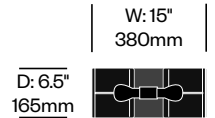

# Tube Top

Pablo Designs | Peter Stathis | 2006 | Made in the United States

**To order, specify:**

1. Product number
2. Trim color

Small Table Light	Number	List Price
	HCPL-TTT1-14	160.00

Medium Table Light	Number	List Price
	HCPL-TTT2-21	295.00