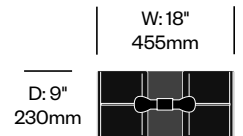

# Tube Top

Pablo Designs | Peter Stathis | 2006 | Made in the United States

**To order, specify:**

1. Product number
2. Trim color

Small Table Light	Number	List Price
	HCPL-TTT1-14	160.00

Medium Table Light	Number	List Price
	HCPL-TTT2-21	295.00