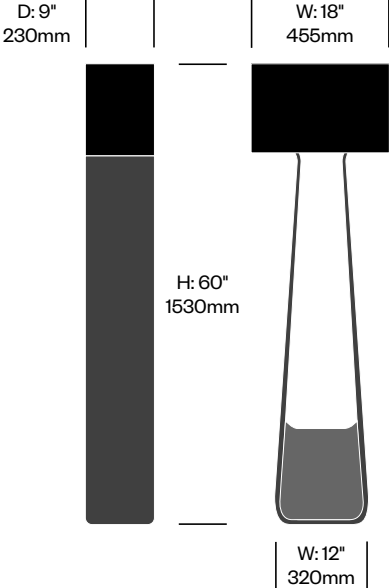

Tube Top

Pablo Designs | Peter Stathis | 2006 | Made in the United States

To order, specify:

1. Product number
2. Trim color

Floor Light	Number	List Price
	HCPL-TTF1-60	880.00