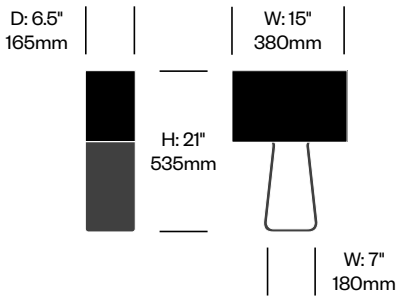

## Features and Specifications

Voltage:	120V 60Hz
Power consumption:	6 watts (small table light) 13 watts (medium and large table lights) 13 watts (floor light)
Color temperature:	3000K
Luminosity:	500 lumens (small table light) 1440 lumens (medium and large table lights) 1440 lumens (floor light)
Luminaire efficacy:	83 lumens/watt (small table light) 110 lumens/watt (medium and large table lights) 110 lumens/watt (floor light)
Color rendition index:	85
Rated lifespan:	20,000 hours (small table light) 15,000 hours (medium and large table lights) 15,000 hours (floor light)
Bulb type:	LED
Cord length:	6 feet

# Tube Top

Pablo Designs | Peter Stathis | 2006 | Made in the United States

**To order, specify:**

1. Product number
2. Trim color

Small Table Light	Number	List Price
	HCPL-TTT1-14	160.00

Medium Table Light	Number	List Price
	HCPL-TTT2-21	295.00