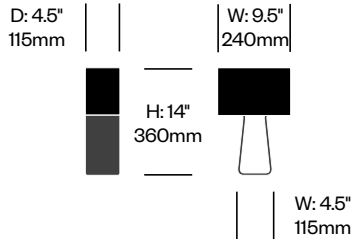

## Features and Specifications

Voltage:	120V 60Hz
Power consumption:	6 watts (small table light) 13 watts (medium and large table lights) 13 watts (floor light)
Color temperature:	3000K
Luminosity:	500 lumens (small table light) 1440 lumens (medium and large table lights) 1440 lumens (floor light)
Luminaire efficacy:	83 lumens/watt (small table light) 110 lumens/watt (medium and large table lights) 110 lumens/watt (floor light)
Color rendition index:	85
Rated lifespan:	20,000 hours (small table light) 15,000 hours (medium and large table lights) 15,000 hours (floor light)
Bulb type:	LED
Cord length:	6 feet

# Tube Top

Pablo Designs | Peter Stathis | 2006 | Made in the United States

**To order, specify:**

1. Product number
2. Trim color

Small Table Light	Number	List Price
	HCPL-TTT1-14	160.00

Medium Table Light	Number	List Price
	HCPL-TTT2-21	295.00