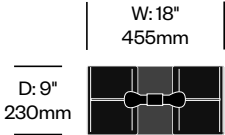

Tube Top

Pablo Designs | Peter Stathis | 2006 | Made in the United States

To order, specify:

1. Product number
2. Trim color

Floor Light	Number	List Price
	HCPL-TTF1-60	880.00