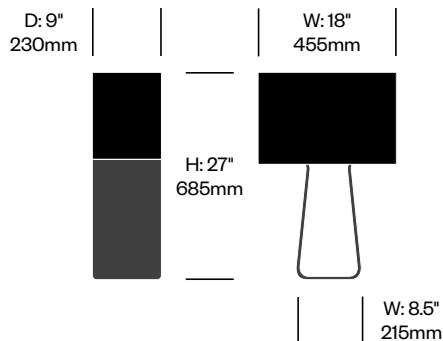

## Features and Specifications

Voltage:	120V 60Hz
Power consumption:	6 watts (small table light) 13 watts (medium and large table lights) 13 watts (floor light)
Color temperature:	3000K
Luminosity:	500 lumens (small table light) 1440 lumens (medium and large table lights) 1440 lumens (floor light)
Luminaire efficacy:	83 lumens/watt (small table light) 110 lumens/watt (medium and large table lights) 110 lumens/watt (floor light)
Color rendition index:	85
Rated lifespan:	20,000 hours (small table light) 15,000 hours (medium and large table lights) 15,000 hours (floor light)
Bulb type:	LED
Cord length:	6 feet

# Tube Top

Pablo Designs | Peter Stathis | 2006 | Made in the United States

**To order, specify:**

1. Product number
2. Trim color

Small Table Light	Number	List Price
	HCPL-TTT1-14	160.00

Medium Table Light	Number	List Price
	HCPL-TTT2-21	295.00