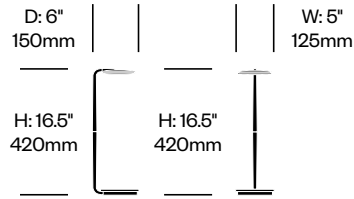

# Pixo Plus

Pablo Designs | Fernando Pardo and Pablo Pardo | 2019 | Imported from China

**To order, specify:**

1. Product number
2. Trim color

Table Light	Number	List Price
Standard Trim	HCPL-PPT1-16	285.00
Premium Trim	HCPL-PPT1-16	295.00

Table Light with Occupancy Sensor	Number	List Price
Standard Trim	HCPL-PPT1-16O	325.00
Premium Trim	HCPL-PPT1-16O	335.00