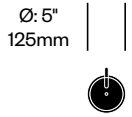

# Pixo Plus

Pablo Designs | Fernando Pardo and Pablo Pardo | 2019 | Imported from China

**To order, specify:**

1. Product number
2. Trim color

Table Light	Number	List Price
Standard Trim	HCPL-PPT1-16	285.00
Premium Trim	HCPL-PPT1-16	295.00