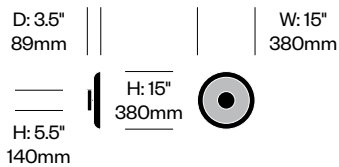

Flush Mounted Light, 15"	Number	List Price
	HCPL-NVM1-15	550.00