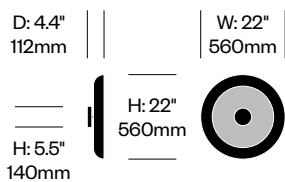

Flush Mounted Light, 22"	Number	List Price
	HCPL-NVM2-22	750.00