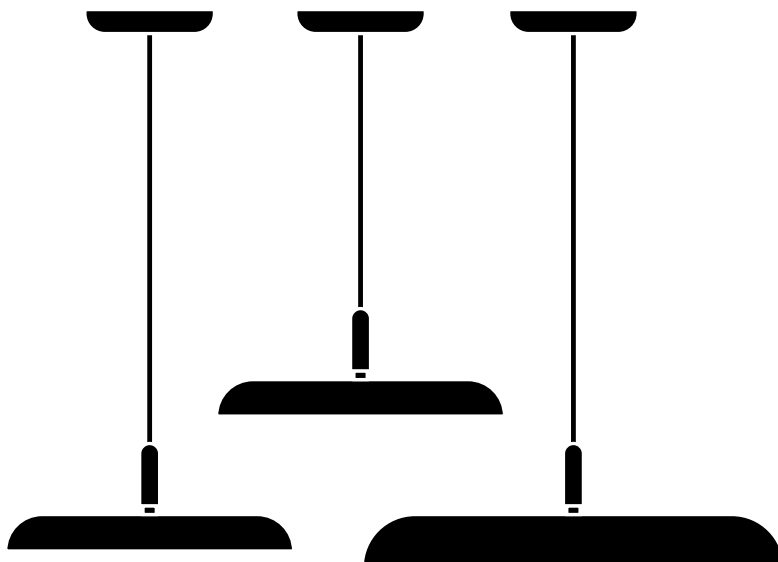

Nivél

Pablo Designs | Pablo Pardo and Pablo Studio | 2022 | Imported from China

Features and Specifications

Voltage:	120V-240V 50/60Hz
Power consumption:	10.5 watts
Color temperature:	2700K
Luminosity:	800 lumens
Luminaire efficacy:	76 lumens/watt
Color rendition index:	90 CRI
Rated lifespan:	50,000 hours
Bulb type:	LED flat panel
Cord length:	10 feet (field cuttable)

Pendant Lights

Nivél pendant lighting features steel (15") or aluminum (22") shade, suspended from a fabric cord, which hangs from a steel canopy finished in black or white. The shade can be tilted in 45 degrees in two directions. The light also features full range dim control.

Flush Mounted Lights

Nivél flush mounted lighting features steel (15") or aluminum (22") shade, attached to a steel canopy finished in white. The light also features full range dim control (EVL dimmer recommended). For use on wall or ceiling applications.

Additional Notes

All Nivél lighting is ETL and CE certified.

Surfaces

Shade Paint

Black (TR-B33)
Espresso (TR-B39)
Forest (TR-B38)
Slate (TR-B35)
Terracotta (TR-B34)
White (TR-B37)

Cord Trim

Black (TR-B42)
White (TR-B41)