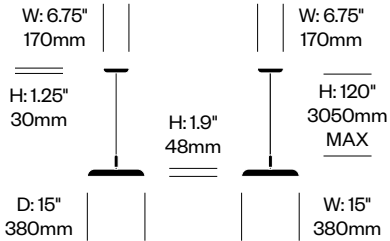

Nivel

Pablo Designs | Pablo Pardo and Pablo Studio | 2022 | Imported from China

To order, specify:

1. Product number
2. Shade paint
3. Cord trim (pendant lights only)

Pendant Light, 15"	Number	List Price
	HCPL-NVP1-15	550.00