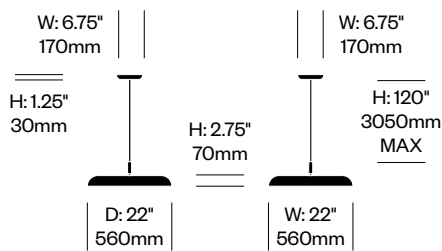

Nivél

Pablo Designs | Pablo Pardo and Pablo Studio | 2022 | Imported from China

Features and Specifications

Voltage:	120V-240V 50/60Hz
Power consumption:	10.5 watts
Color temperature:	2700K
Luminosity:	800 lumens
Luminaire efficacy:	76 lumens/watt
Color rendition index:	90 CRI
Rated lifespan:	50,000 hours
Bulb type:	LED flat panel
Cord length:	10 feet (field cuttable)

Pendant Lights

Nivél pendant lighting features steel (15") or aluminum (22") shade, suspended from a fabric cord, which hangs from a steel canopy finished in black or white. The shade can be tilted in 45 degrees in two directions. The light also features full range dim control.

Flush Mounted Lights

Nivél flush mounted lighting features steel (15") or aluminum (22") shade, attached to a steel canopy finished in white. The light also features full range dim control (EVL dimmer recommended). For use on wall or ceiling applications.

Nivel

Pablo Designs | Pablo Pardo and Pablo Studio | 2022 | Imported from China

To order, specify:

1. Product number
2. Shade paint
3. Cord trim (pendant lights only)

Pendant Light, 15"	Number	List Price
	HCPL-NVP1-15	550.00