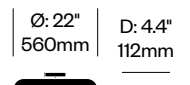

Flush Mounted Light, 22"	Number	List Price
	HCPL-NVM2-22	750.00