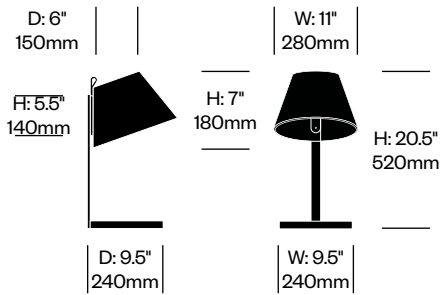

# Lana

Pablo Designs | Pablo Studio | 2015 | Imported from China

**To order, specify:**

1. Product number
2. Shade fabric color
3. Base trim color

Small Table Light	Number	List Price
Standard Base Trim	HCPL-LNT1-08	390.00
Premium Base Trim	HCPL-LNT1-08	390.00

Medium Table Light	Number	List Price
Standard Base Trim	HCPL-LNT2-11	455.00
Premium Base Trim	HCPL-LNT2-11	455.00

Large Table Light	Number	List Price
Standard Base Trim	HCPL-LNT3-13	550.00
Premium Base Trim	HCPL-LNT3-13	550.00