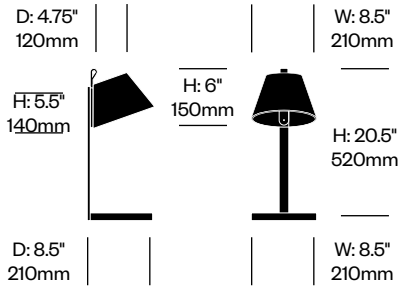

Lana

Pablo Designs | Pablo Studio | 2015 | Imported from China

To order, specify:

1. Product number
2. Shade fabric color
3. Base trim color

Small Table Light	Number	List Price
Standard Base Trim	HCPL-LNT1-08	390.00
Premium Base Trim	HCPL-LNT1-08	390.00