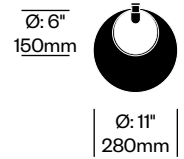

# Lana

Pablo Designs | Pablo Studio | 2015 | Imported from China

**To order, specify:**

1. Product number
2. Shade fabric color
3. Base trim color

Small Table Light	Number	List Price
Standard Base Trim	HCPL-LNT1-08	390.00
Premium Base Trim	HCPL-LNT1-08	390.00

Medium Table Light	Number	List Price
Standard Base Trim	HCPL-LNT2-11	455.00
Premium Base Trim	HCPL-LNT2-11	455.00

Large Table Light	Number	List Price
Standard Base Trim	HCPL-LNT3-13	550.00
Premium Base Trim	HCPL-LNT3-13	550.00