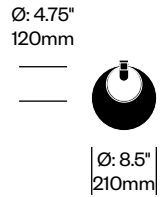

Lana

Pablo Designs | Pablo Studio | 2015 | Imported from China

To order, specify:

1. Product number
2. Shade fabric color

Small Shade Light	Number	List Price
	HCPL-LNS1-08	310.00