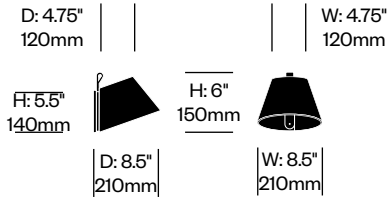

Lana

Pablo Designs | Pablo Studio | 2015 | Imported from China

To order, specify:

1. Product number
2. Shade fabric color

Small Shade Light	Number	List Price
	HCPL-LNS1-08	310.00