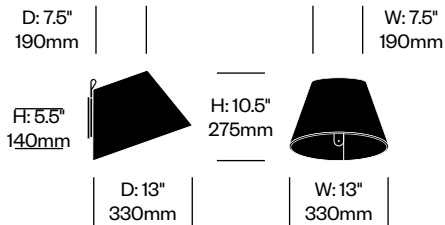

# Lana

Pablo Designs | Pablo Studio | 2015 | Imported from China

**To order, specify:**

1. Product number
2. Shade fabric color

Small Shade Light	Number	List Price
	HCPL-LNS1-08	310.00

Medium Shade Light	Number	List Price
	HCPL-LNS2-11	350.00