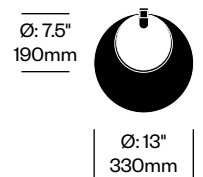

# Lana

Pablo Designs | Pablo Studio | 2015 | Imported from China

**To order, specify:**

1. Product number
2. Shade fabric color

Small Shade Light	Number	List Price
	HCPL-LNS1-08	310.00

Medium Shade Light	Number	List Price
	HCPL-LNS2-11	350.00