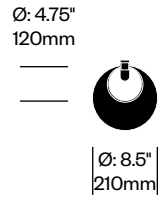

Lana

Pablo Designs | Pablo Studio | 2015 | Imported from China

To order, specify:

1. Product number
2. Shade fabric color
3. Base trim color

Small Table Light	Number	List Price
Standard Base Trim	HCPL-LNT1-08	390.00
Premium Base Trim	HCPL-LNT1-08	390.00