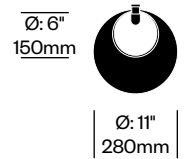

# Lana

Pablo Designs | Pablo Studio | 2015 | Imported from China

**To order, specify:**

1. Product number
2. Shade fabric color

Small Shade Light	Number	List Price
	HCPL-LNS1-08	310.00

Medium Shade Light	Number	List Price
	HCPL-LNS2-11	350.00