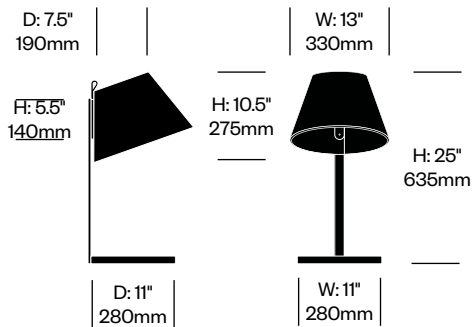

# Lana

Pablo Designs | Pablo Studio | 2015 | Imported from China

**To order, specify:**

1. Product number
2. Shade fabric color
3. Base trim color

Small Table Light	Number	List Price
Standard Base Trim	HCPL-LNT1-08	390.00
Premium Base Trim	HCPL-LNT1-08	390.00

Medium Table Light	Number	List Price
Standard Base Trim	HCPL-LNT2-11	455.00
Premium Base Trim	HCPL-LNT2-11	455.00

Large Table Light	Number	List Price
Standard Base Trim	HCPL-LNT3-13	550.00
Premium Base Trim	HCPL-LNT3-13	550.00