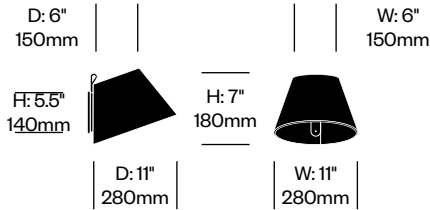

# Lana

Pablo Designs | Pablo Studio | 2015 | Imported from China

**To order, specify:**

1. Product number
2. Shade fabric color

Small Shade Light	Number	List Price
	HCPL-LNS1-08	310.00

Medium Shade Light	Number	List Price
	HCPL-LNS2-11	350.00