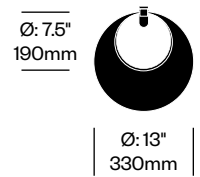

# Lana

Pablo Designs | Pablo Studio | 2015 | Imported from China

**To order, specify:**

1. Product number
2. Shade fabric color
3. Base trim color

Small Table Light	Number	List Price
Standard Base Trim	HCPL-LNT1-08	390.00
Premium Base Trim	HCPL-LNT1-08	390.00

Medium Table Light	Number	List Price
Standard Base Trim	HCPL-LNT2-11	455.00
Premium Base Trim	HCPL-LNT2-11	455.00

Large Table Light	Number	List Price
Standard Base Trim	HCPL-LNT3-13	550.00
Premium Base Trim	HCPL-LNT3-13	550.00