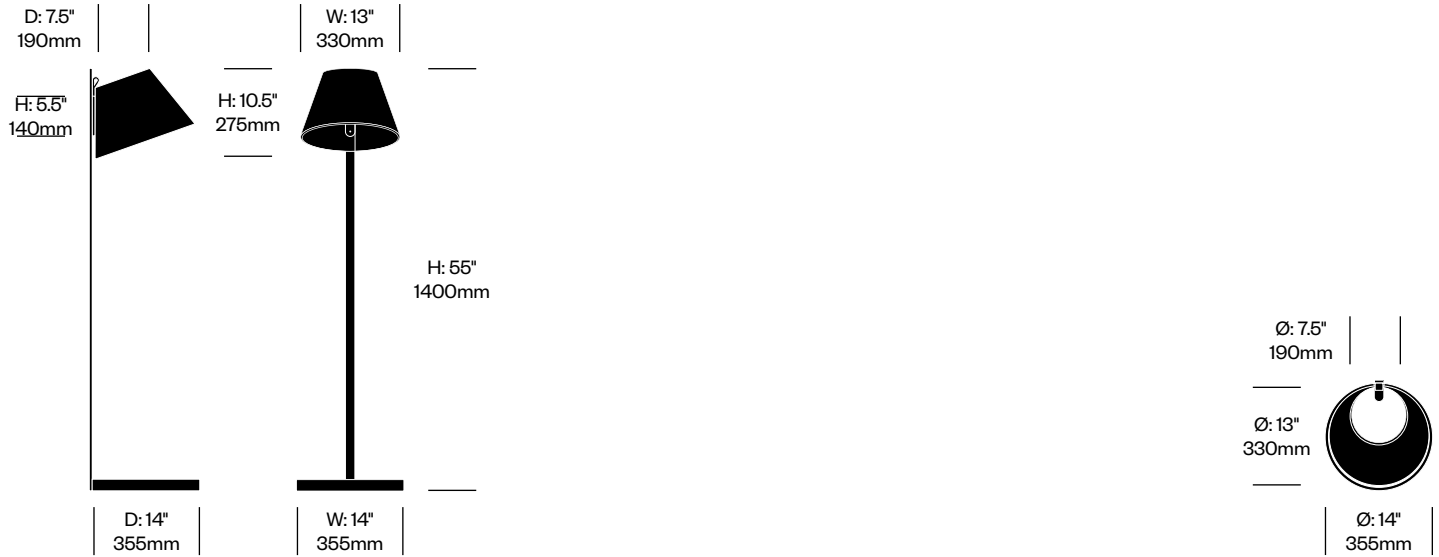

Lana

Pablo Designs | Pablo Studio | 2015 | Imported from China

To order, specify:

1. Product number
2. Shade fabric color
3. Base trim color

Floor Light	Number	List Price
Standard Base Trim	HCPL-LNFO	625.00
Premium Base Trim	HCPL-LNFO	625.00