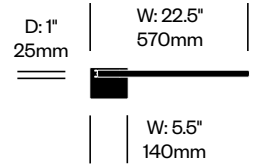

Pablo Designs | Pablo Pardo and Ralph Reddig | 2009 | Imported from China

Features and Specifications

Voltage:	120/220V 60Hz
Power consumption:	7 watts
Color temperature:	3000K
Luminosity:	295 lumens
Luminaire efficacy:	41 lumens/watt
Color rendition index:	85
Rated lifespan:	50,000 hours
Bulb type:	LED
Cord length:	10 feet

To order, specify:

1. Product number
2. Trim color

Table Light with Pivot	Number	List Price
Painted	LLL2-0022-19FLC	350.00

Table Light with Block	Number	List Price
Painted	LLL1-0022-19FLC	375.00
Brushed Aluminum	LLL1-0022-19FLC	375.00