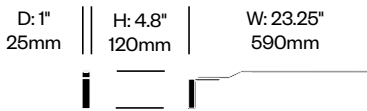

Panel Mounted Light for PREMISE	Number	List Price
Painted	LLM2-0023-19MLCN	285.00

Panel Mounted Light for Compose	Number	List Price
Painted	LLM2-0023-19MLCZ	285.00

Panel Mounted Light for UniGroup Too	Number	List Price
Painted	LLM2-0023-19MLCE	285.00