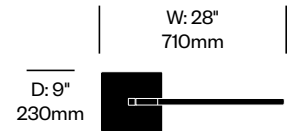

To order, specify:

1. Product number
2. Trim color

Floor Light	Number	List Price
Painted	LLL3-0022-19FLC	425.00