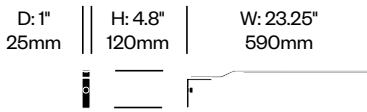

Slat/Rail Mounted Light	Number	List Price
Painted	LLM1-0023-19MLC	285.00