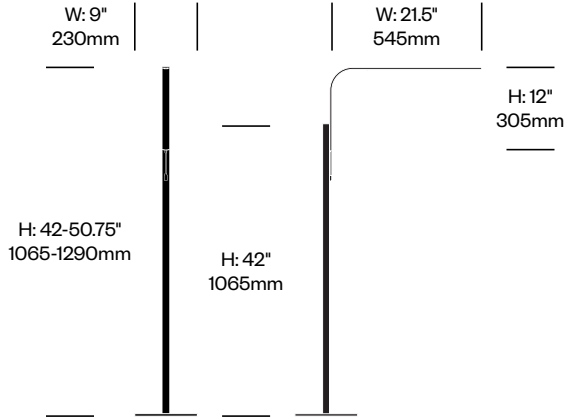

To order, specify:

1. Product number
2. Trim color

Floor Light	Number	List Price
Painted	LLL3-0022-19FLC	425.00

Slat/Rail Mounted Light	Number	List Price
Painted	LLM1-0023-19MLC	285.00

Panel Mounted Light for PREMISE	Number	List Price
Painted	LLM2-0023-19MLCN	285.00

Panel Mounted Light for Compose	Number	List Price
Painted	LLM2-0023-19MLCZ	285.00

Panel Mounted Light for UniGroup Too	Number	List Price
Painted	LLM2-0023-19MLCE	285.00