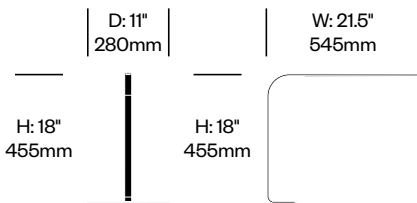

Pablo Designs | Pablo Pardo and Ralph Reddig | 2009 | Imported from China

Features and Specifications

Voltage:	120/220V 60Hz
Power consumption:	7 watts
Color temperature:	3000K
Luminosity:	295 lumens
Luminaire efficacy:	41 lumens/watt
Color rendition index:	85
Rated lifespan:	50,000 hours
Bulb type:	LED
Cord length:	10 feet

To order, specify:

1. Product number
2. Trim color

Table Light with Pivot	Number	List Price
Painted	LLL2-0022-19FLC	350.00

Table Light with Block	Number	List Price
Painted	LLL1-0022-19FLC	375.00
Brushed Aluminum	LLL1-0022-19FLC	375.00