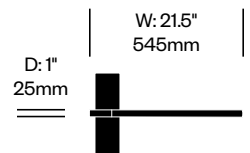

Pablo Designs | Pablo Pardo and Ralph Reddig | 2009 | Imported from China

Features and Specifications

Voltage:	120/220V 60Hz
Power consumption:	7 watts
Color temperature:	3000K
Luminosity:	295 lumens
Luminaire efficacy:	41 lumens/watt
Color rendition index:	85
Rated lifespan:	50,000 hours
Bulb type:	LED
Cord length:	10 feet

To order, specify:

1. Product number
2. Trim color

Table Light with Pivot	Number	List Price
Painted	LLL2-0022-19FLC	350.00

Table Light with Block	Number	List Price
Painted	LLL1-0022-19FLC	375.00
Brushed Aluminum	LLL1-0022-19FLC	375.00