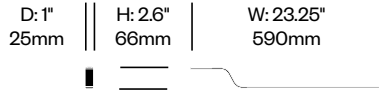

Pablo Designs | Pablo Pardo and Ralph Reddig | 2009 | Imported from China

Features and Specifications

Voltage:	120/220V 60Hz
Power consumption:	7 watts
Color temperature:	3000K
Luminosity:	295 lumens
Luminaire efficacy:	41 lumens/watt
Color rendition index:	85
Rated lifespan:	50,000 hours
Bulb type:	LED
Cord length:	10 feet

Worksurface Mounted Light	Number	List Price
Painted	LLC1-0022-19WLC	295.00
Brushed Aluminum	LLC1-0022-19WLC	295.00

To order, specify:

1. Product number
2. Trim color

Floor Light	Number	List Price
Painted	LLL3-0022-19FLC	425.00

Panel Mounted Light for UniGroup Too	Number	List Price
Painted	LLM2-0023-19MLCE	285.00

To order, specify:

1. Product number
2. Trim color

Under Shelf Proud Mounted Light	Number	List Price
Painted	LLU2-0023-19ULC	285.00
Brushed Aluminum	LLU2-0023-19ULC	285.00