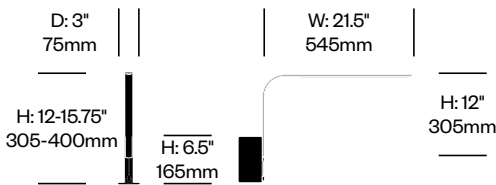

Pablo Designs | Pablo Pardo and Ralph Reddig | 2009 | Imported from China

Features and Specifications

Voltage:	120/220V 60Hz
Power consumption:	7 watts
Color temperature:	3000K
Luminosity:	295 lumens
Luminaire efficacy:	41 lumens/watt
Color rendition index:	85
Rated lifespan:	50,000 hours
Bulb type:	LED
Cord length:	10 feet

To order, specify:

1. Product number
2. Trim color

Table Light with Pivot	Number	List Price
Painted	LLL2-0022-19FLC	350.00

Table Light with Block	Number	List Price
Painted	LLL1-0022-19FLC	375.00
Brushed Aluminum	LLL1-0022-19FLC	375.00