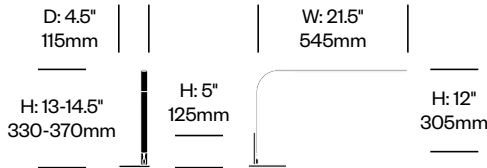

Pablo Designs | Pablo Pardo and Ralph Reddig | 2009 | Imported from China

Features and Specifications

Voltage:	120/220V 60Hz
Power consumption:	7 watts
Color temperature:	3000K
Luminosity:	295 lumens
Luminaire efficacy:	41 lumens/watt
Color rendition index:	85
Rated lifespan:	50,000 hours
Bulb type:	LED
Cord length:	10 feet

To order, specify:

1. Product number
2. Trim color

Table Light with Pivot	Number	List Price
Painted	LLL2-0022-19FLC	350.00

Table Light with Block	Number	List Price
Painted	LLL1-0022-19FLC	375.00
Brushed Aluminum	LLL1-0022-19FLC	375.00