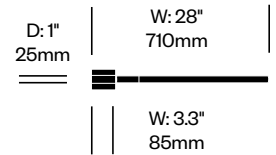

Pablo Designs | Pablo Pardo and Ralph Reddig | 2009 | Imported from China

Features and Specifications

Voltage:	120/220V 60Hz
Power consumption:	7 watts
Color temperature:	3000K
Luminosity:	295 lumens
Luminaire efficacy:	41 lumens/watt
Color rendition index:	85
Rated lifespan:	50,000 hours
Bulb type:	LED
Cord length:	10 feet

To order, specify:

1. Product number
2. Trim color

Table Light with Pivot	Number	List Price
Painted	LLL2-0022-19FLC	350.00

Table Light with Block	Number	List Price
Painted	LLL1-0022-19FLC	375.00
Brushed Aluminum	LLL1-0022-19FLC	375.00