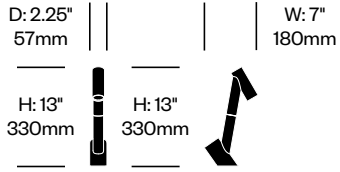

Giraffa

Pablo Designs | John August | 2016 | Made in the United States

Features and Specifications

Voltage:	120/240V 50/60Hz
Power consumption:	4.6 watts
Color temperature:	3000K
Luminosity:	260 lumens
Luminaire efficacy:	56 lumens/watt
Color rendition index:	90+ CRI
Rated lifespan:	50,000 hours
Bulb type:	high output LED
Cord length:	6 feet

1. Product number
2. Trim color

Table Light	Number	List Price
	HCPL-GFT1-13	325.00