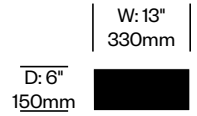

Contour

Pablo Designs | Pablo Studio | 2015 | Imported from China, Assembled in the United States

Features and Specifications

Voltage:	120/220V 60Hz
Power consumption:	8 watts (table lights) 21.5 watts (floor light)
Color temperature:	3000K
Luminosity:	590 lumens (table lights) 1190 lumens (floor light)
Luminaire efficacy:	76 lumens/watt (table lights) 54 lumens/watt (floor light)
Color rendition index:	80+
Rated lifespan:	50,000 hours
Bulb type:	glare free, high output LED
Cord length:	8 feet (table lights) 9 feet (floor light)

Contour

Pablo Designs | Pablo Studio | 2015 | Imported from China, Assembled in the United States

To order, specify:

1. Product number
2. Trim color

Small Table Light	Number	List Price
Standard Trim	LCT1-1708	475.00
Premium Trim	LCT1-1708	475.00

Large Table Light	Number	List Price
Standard Trim	LCT2-2508	550.00
Premium Trim	LCT2-2508	550.00

Contour

Pablo Designs | Pablo Studio | 2015 | Imported from China, Assembled in the United States

To order, specify: