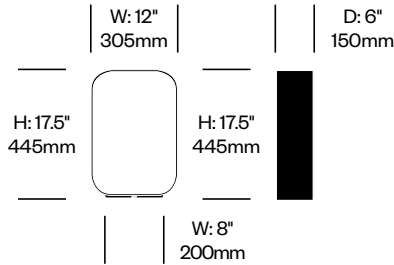

Contour

Pablo Designs | Pablo Studio | 2015 | Imported from China, Assembled in the United States

Features and Specifications

Voltage:	120/220V 60Hz
Power consumption:	8 watts (table lights) 21.5 watts (floor light)
Color temperature:	3000K
Luminosity:	590 lumens (table lights) 1190 lumens (floor light)
Luminaire efficacy:	76 lumens/watt (table lights) 54 lumens/watt (floor light)
Color rendition index:	80+
Rated lifespan:	50,000 hours
Bulb type:	glare free, high output LED
Cord length:	8 feet (table lights) 9 feet (floor light)

Contour

Pablo Designs | Pablo Studio | 2015 | Imported from China, Assembled in the United States

To order, specify:

1. Product number
2. Trim color

Small Table Light	Number	List Price
Standard Trim	LCT1-1708	475.00
Premium Trim	LCT1-1708	475.00

Large Table Light	Number	List Price
Standard Trim	LCT2-2508	550.00
Premium Trim	LCT2-2508	550.00

Contour

Pablo Designs | Pablo Studio | 2015 | Imported from China, Assembled in the United States

To order, specify: