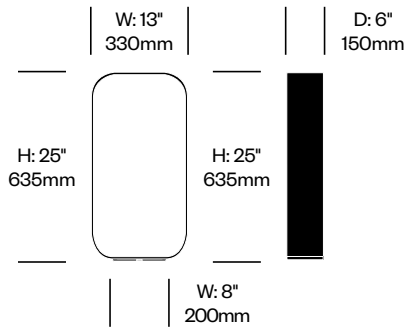

Contour

Pablo Designs | Pablo Studio | 2015 | Imported from China, Assembled in the United States

Features and Specifications

Voltage:	120/220V 60Hz
Power consumption:	8 watts (table lights) 21.5 watts (floor light)
Color temperature:	3000K
Luminosity:	590 lumens (table lights) 1190 lumens (floor light)
Luminaire efficacy:	76 lumens/watt (table lights) 54 lumens/watt (floor light)
Color rendition index:	80+
Rated lifespan:	50,000 hours
Bulb type:	glare free, high output LED
Cord length:	8 feet (table lights) 9 feet (floor light)

Contour

Pablo Designs | Pablo Studio | 2015 | Imported from China, Assembled in the United States

To order, specify:

1. Product number
2. Trim color

Small Table Light	Number	List Price
Standard Trim	LCT1-1708	475.00
Premium Trim	LCT1-1708	475.00

Large Table Light	Number	List Price
Standard Trim	LCT2-2508	550.00
Premium Trim	LCT2-2508	550.00

Contour

Pablo Designs | Pablo Studio | 2015 | Imported from China, Assembled in the United States

To order, specify: