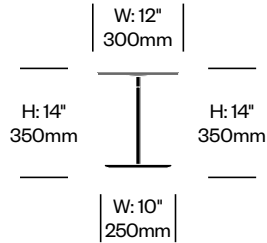

Circa

Pablo Designs | Pablo Studio | 2013 | Imported from China

Features and Specifications

Voltage:	120V 60Hz
Power consumption:	9 watts (table and grommet mounted lights) 11 watts (floor lights) 10.5 watts per light (pendant lights)
Color temperature:	2700K
Luminosity:	420 lumens (table and grommet mounted lights) 510 lumens (floor lights) 550 lumens per light (pendant lights)
Luminaire efficacy:	47 lumens/watt (table and grommet mounted lights) 46 lumens/watt (floor lights) 52 lumens/watt per light (pendant lights)
Color rendition index:	85
Rated lifespan:	50,000 hours
Bulb type:	glare free LED flat panel
Cord length:	8 feet (table, grommet mounted, and floor lights) 10 feet, field cuttable (pendant lights)

Table Light

Features 4-stage dim control with 360 degree rotation and 45 degree tilt in two directions. The lamp shade is made of plastic with a polycarbonate lens assembly. The stem is made of aluminum. The base is comprised of plastic with a steel insert and has a built-in USB charging port. The cord is wrapped in fabric.

Surfaces

Trim

Graphite (TR-R01)
White (TR-R02)

Circa

Pablo Designs | Pablo Studio | 2013 | Imported from China

To order, specify:

1. Product number
2. Trim color

Table Light	Number	List Price
	LRT1-1408	500.00