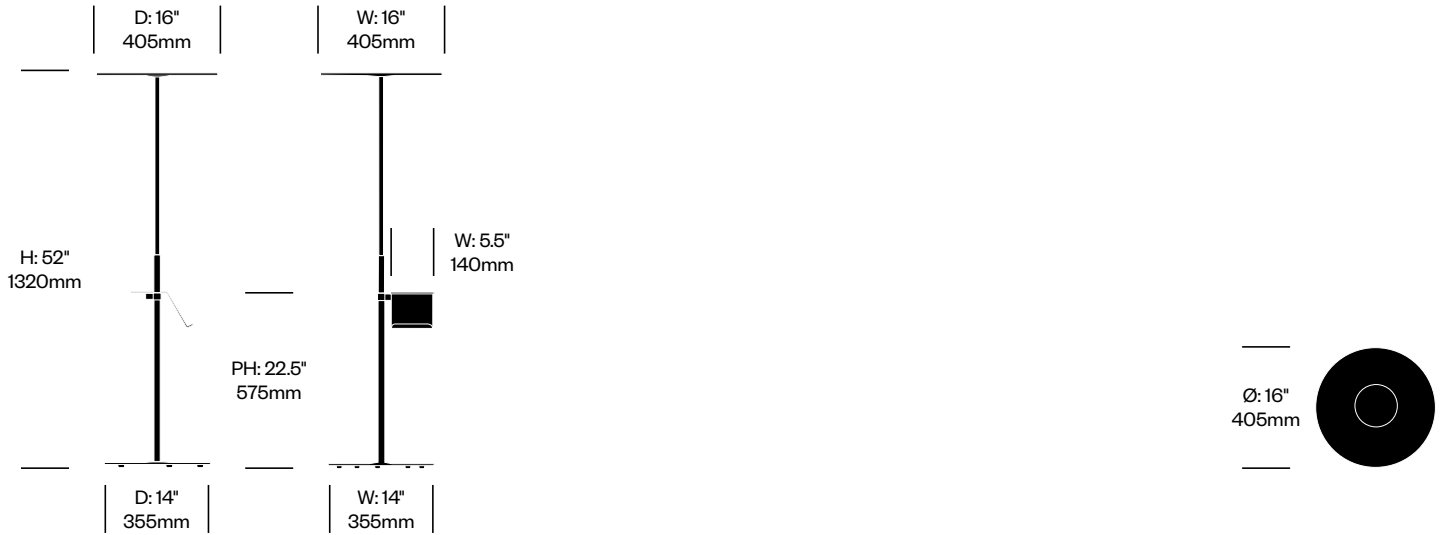

Circa

Pablo Designs | Pablo Studio | 2013 | Imported from China

To order, specify:

1. Product number
2. Trim color

Floor Light	Number	List Price
With Pedestal	LRF1-5208	865.00