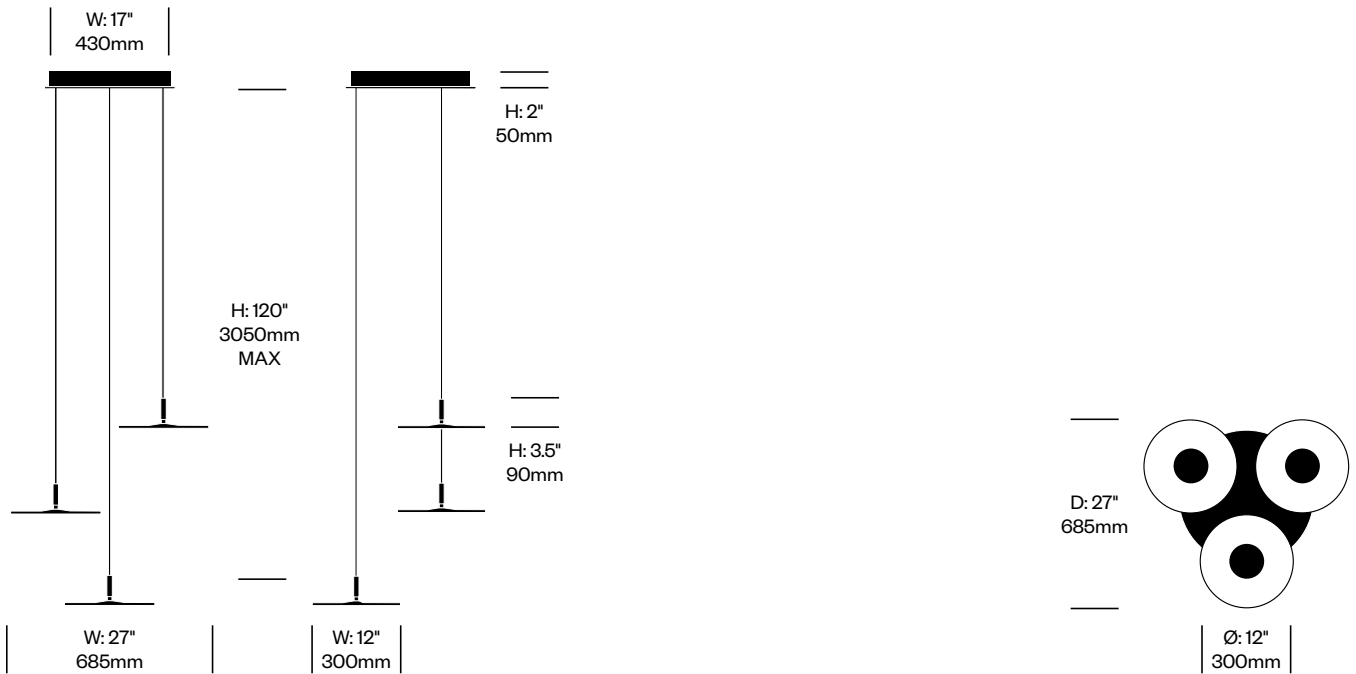

Circa

Pablo Designs | Pablo Studio | 2013 | Imported from China

Features and Specifications

Voltage:	120V 60Hz
Power consumption:	9 watts (table and grommet mounted lights) 11 watts (floor lights) 10.5 watts per light (pendant lights)
Color temperature:	2700K
Luminosity:	420 lumens (table and grommet mounted lights) 510 lumens (floor lights) 550 lumens per light (pendant lights)
Luminaire efficacy:	47 lumens/watt (table and grommet mounted lights) 46 lumens/watt (floor lights) 52 lumens/watt per light (pendant lights)
Color rendition index:	85
Rated lifespan:	50,000 hours
Bulb type:	glare free LED flat panel
Cord length:	8 feet (table, grommet mounted, and floor lights) 10 feet, field cuttable (pendant lights)

Pendant Lights

Features 4-stage dim control with 360 degree rotation and 45 degree tilt in two directions. The lamp shade is made of plastic with a polycarbonate lens assembly. The stem is made of aluminum. The canopy is comprised of plastic with steel mounting hardware. The cord is wrapped in fabric.

1. Product number
2. Trim color

Floor Light	Number	List Price
With Pedestal	LRF1-5208	865.00

Pendant with One Light	Number	List Price
Small	LRP1-1210	425.00

Circa

Pablo Designs | Pablo Studio | 2013 | Imported from China

To order, specify:

1. Product number
2. Trim color

Pendant with One Light	Number	List Price
Large	LRP1-1610	550.00

Pendant with Three Lights	Number	List Price
Small	LRP3-1210	1,475.00

Circa

Pablo Designs | Pablo Studio | 2013 | Imported from China