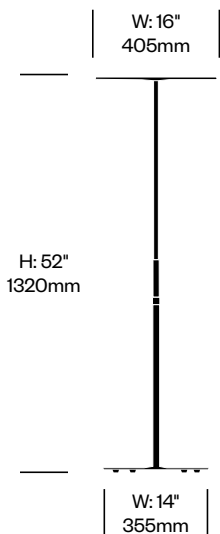

Floor Light	Number	List Price
Without Pedestal	LRFO-5208	795.00