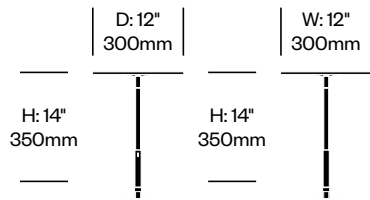

Circa

Pablo Designs | Pablo Studio | 2013 | Imported from China

Features and Specifications

Voltage:	120V 60Hz
Power consumption:	9 watts (table and grommet mounted lights) 11 watts (floor lights) 10.5 watts per light (pendant lights)
Color temperature:	2700K
Luminosity:	420 lumens (table and grommet mounted lights) 510 lumens (floor lights) 550 lumens per light (pendant lights)
Luminaire efficacy:	47 lumens/watt (table and grommet mounted lights) 46 lumens/watt (floor lights) 52 lumens/watt per light (pendant lights)
Color rendition index:	85
Rated lifespan:	50,000 hours
Bulb type:	glare free LED flat panel
Cord length:	8 feet (table, grommet mounted, and floor lights) 10 feet, field cuttable (pendant lights)

Surfaces

Trim

Graphite (TR-R01)
White (TR-R02)

Circa

Pablo Designs | Pablo Studio | 2013 | Imported from China

To order, specify:

1. Product number
2. Trim color

Table Light	Number	List Price
	LRT1-1408	500.00