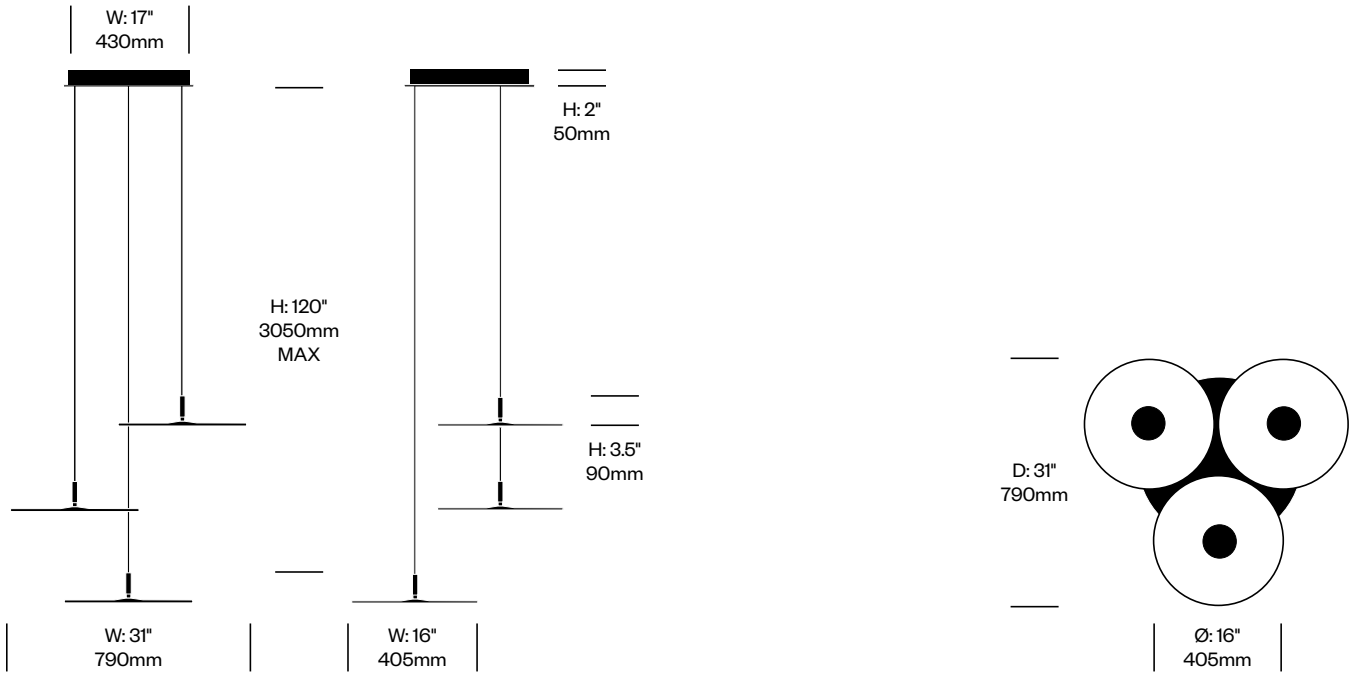

Circa

Pablo Designs | Pablo Studio | 2013 | Imported from China

To order, specify:

1. Product number
2. Trim color

Pendant with Three Lights	Number	List Price
Large	LRP3-1610	1,850.00