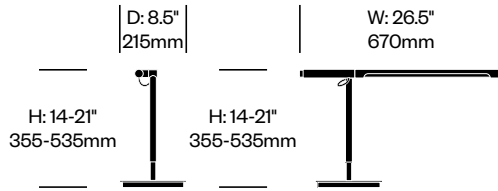

# Brazo

Pablo Designs | Pablo Pardo | 2007 | Imported from China

**To order, specify:**

1. Product number

Table Light	Number	List Price
Anodized Black	LBJ1-0026-19FLCB	550.00
Brushed Aluminum	LBJ1-0026-19FLCN	550.00
Gloss White	LBJ1-0026-19FLCW	550.00