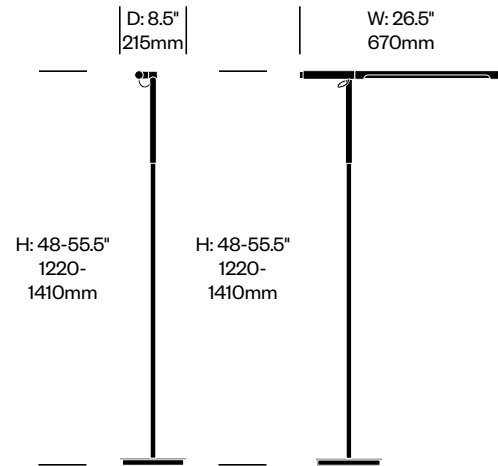

# Brazo

Pablo Designs | Pablo Pardo | 2007 | Imported from China

**To order, specify:**

1. Product number

Table Light	Number	List Price
Anodized Black	LBJ1-0026-19FLCB	550.00
Brushed Aluminum	LBJ1-0026-19FLCN	550.00
Gloss White	LBJ1-0026-19FLCW	550.00