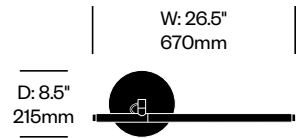

# Brazo

Pablo Designs | Pablo Pardo | 2007 | Imported from China

**To order, specify:**

1. Product number

Table Light	Number	List Price
Anodized Black	LBJ1-0026-19FLCB	550.00
Brushed Aluminum	LBJ1-0026-19FLCN	550.00
Gloss White	LBJ1-0026-19FLCW	550.00