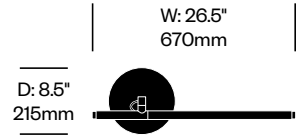

# Brazo

Pablo Designs | Pablo Pardo | 2007 | Imported from China

**To order, specify:**

1. Product number

Table Light	Number	List Price
Anodized Black	LBJ1-0026-19FLCB	550.00
Brushed Aluminum	LBJ1-0026-19FLCN	550.00
Gloss White	LBJ1-0026-19FLCW	550.00