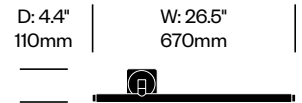

Brazo

Pablo Designs | Pablo Pardo | 2007 | Imported from China

To order, specify:

1. Product number, including:

1 Worksurface thickness

- S 1 3/16" (30mm)
- M 2" (51mm)
- Q 3" (76mm)

Grommet Mounted Light	Number	1	List Price
Anodized Black	LBJ3-0026-19GLOB		515.00
Brushed Aluminum	LBJ3-0026-19GLCN		515.00
Gloss White	LBJ3-0026-19GLCW		515.00

Worksurface Mounted Light	Number	1	List Price
Anodized Black	LBJ4-0026-19GLOB		515.00
Brushed Aluminum	LBJ4-0026-19GLCN		515.00
Gloss White	LBJ4-0026-19GLCW		515.00

To order, specify:

1. Product number
2. Trim color

Grommet for Grommet Mounted Light

1 3/16" (30mm) Top Thickness	Number	List Price
Plaster	WQAG-0303-PSN	40.00
Metallic Champagne	WQAG-0303-PSN	40.00
Metallic Gunmetal	WQAG-0303-PSN	40.00
Metallic Silver	WQAG-0303-PSN	40.00

Grommet for Grommet Mounted Light

2" (51mm) Top Thickness	Number	List Price
Plaster	WQAG-0303-PMN	40.00
Metallic Champagne	WQAG-0303-PMN	40.00
Metallic Gunmetal	WQAG-0303-PMN	40.00
Metallic Silver	WQAG-0303-PMN	40.00

Grommet for Grommet Mounted Light

3" (76mm) Top Thickness	Number	List Price
Plaster	WQAG-0303-PQN	40.00
Metallic Champagne	WQAG-0303-PQN	40.00
Metallic Gunmetal	WQAG-0303-PQN	40.00
Metallic Silver	WQAG-0303-PQN	40.00