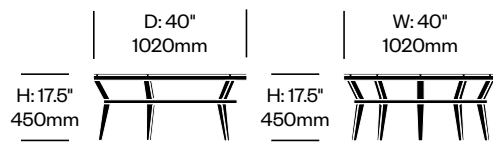

Round Cocktail Table	Number	List Price
Clear Glass Top	HCJC-SL-TON40-G	2,340.00
Backpainted Glass Top	HCJC-SL-TON40-P	3,305.00
Stone Top	HCJC-SL-TON40-S	3,283.00

Square Cocktail Table	Number	List Price
Clear Glass Top	HCJC-SL-TOQ40-G	2,521.00
Backpainted Glass Top	HCJC-SL-TOQ40-P	3,470.00
Stone Top	HCJC-SL-TOQ40-S	3,395.00