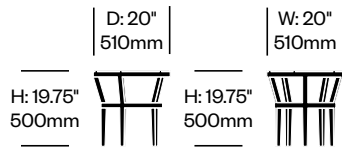

Mousse (J6R-86)

Sable (J6R-63)

Slant

JANUS et Cie | Janice Feldman

To order, specify:

1. Product number
2. Frame paint color
3. Top stone (if applicable)

Round Occasional Table	Number	List Price
Clear Glass Top	HCJC-SL-TON20-G	1,154.00
Backpainted Glass Top	HCJC-SL-TON20-P	1,372.00
Stone Top	HCJC-SL-TON20-S	1,391.00