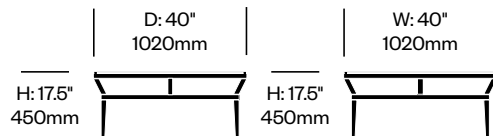

Round Cocktail Table	Number	List Price
Clear Glass Top	HCJC-SL-TON40-G	2,340.00
Backpainted Glass Top	HCJC-SL-TON40-P	3,305.00
Stone Top	HCJC-SL-TON40-S	3,283.00

Square Cocktail Table	Number	List Price
Clear Glass Top	HCJC-SL-TOQ40-G	2,521.00
Backpainted Glass Top	HCJC-SL-TOQ40-P	3,470.00
Stone Top	HCJC-SL-TOQ40-S	3,395.00