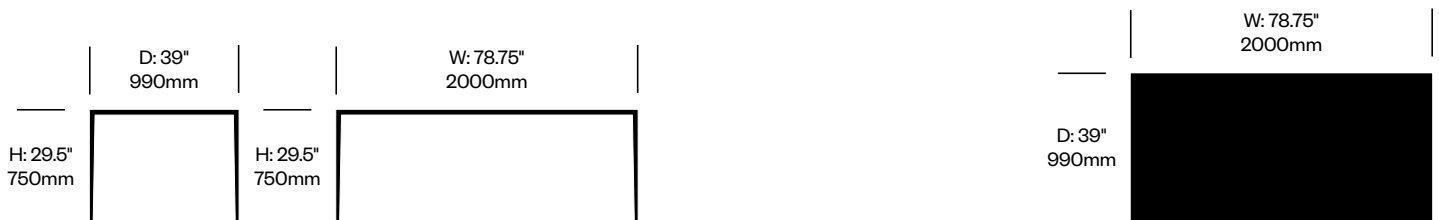

Rectangle Dining Table	Number	List Price
Backpainted Glass Top	HCJC-SL-TDR79-G	6,876.00