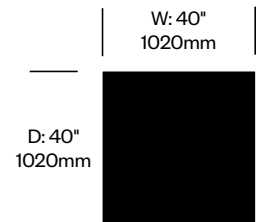

Mousse (J6R-86)

Sable (J6R-63)

Slant

JANUS et Cie | Janice Feldman

To order, specify:

1. Product number
2. Frame paint color
3. Top stone (if applicable)

Round Occasional Table	Number	List Price
Clear Glass Top	HCJC-SL-TON20-G	1,154.00
Backpainted Glass Top	HCJC-SL-TON20-P	1,372.00
Stone Top	HCJC-SL-TON20-S	1,391.00

Round Cocktail Table	Number	List Price
Clear Glass Top	HCJC-SL-TON40-G	2,340.00
Backpainted Glass Top	HCJC-SL-TON40-P	3,305.00
Stone Top	HCJC-SL-TON40-S	3,283.00

Square Cocktail Table	Number	List Price
Clear Glass Top	HCJC-SL-TOQ40-G	2,521.00
Backpainted Glass Top	HCJC-SL-TOQ40-P	3,470.00
Stone Top	HCJC-SL-TOQ40-S	3,395.00