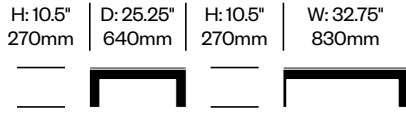

Matisse

JANUS et Cie | Made in China

To order, specify:

1. Product number
2. Frame trim color

Coffee Table	Number	List Price
Glass Top	HCJC-MTTO-R	1,156.00