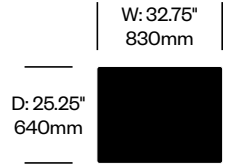

Matisse

JANUS et Cie | Made in China

To order, specify:

1. Product number
2. Frame trim color

Coffee Table	Number	List Price
Glass Top	HCJC-MTTO-R	1,156.00