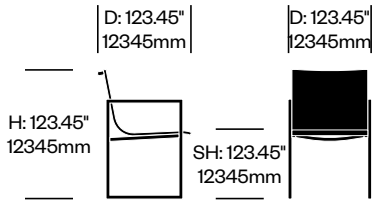

Surfaces

Frame Trim and Upholstery Combination

- Graphite/Starlight II (J6M-8178)
- Talc/Glacier II (J6M-7321)

Matisse

JANUS et Cie | Made in China

To order, specify:

1. Product number
2. Frame trim and upholstery color combination

Side Chair	Number	List Price
	HCJC-MTS4	958.00

Lounge Chair	Number	List Price
Reticulated Foam	HCJC-MTL1-R	2,475.00

2-Seat Sofa	Number	List Price
Reticulated Foam	HCJC-MTL2-R	3,434.00

1-Seat Module without Arms	Number	List Price
Reticulated Foam	HCJC-MTMM-R	1,924.00