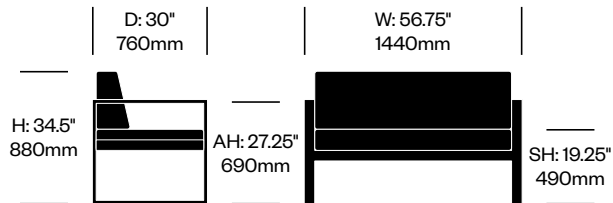

Surfaces

Frame Trim and Upholstery Combination

- Graphite/Starlight II (J6M-8178)
- Talc/Glacier II (J6M-7321)

Matisse

JANUS et Cie | Made in China

To order, specify:

1. Product number
2. Frame trim and upholstery color combination

Side Chair	Number	List Price
	HCJC-MTS4	958.00

Lounge Chair	Number	List Price
Reticulated Foam	HCJC-MTL1-R	2,475.00

2-Seat Sofa	Number	List Price
Reticulated Foam	HCJC-MTL2-R	3,434.00

1-Seat Module without Arms	Number	List Price
Reticulated Foam	HCJC-MTMM-R	1,924.00