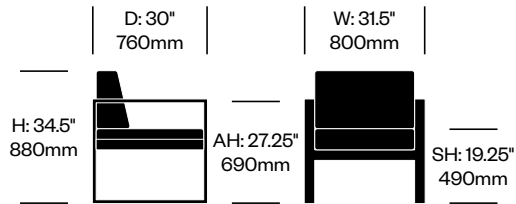

Surfaces

Frame Trim and Upholstery Combination

- Graphite/Starlight II (J6M-8178)
- Talc/Glacier II (J6M-7321)

Matisse

JANUS et Cie | Made in China

To order, specify:

1. Product number
2. Frame trim and upholstery color combination

Side Chair	Number	List Price
	HCJC-MTS4	958.00

Lounge Chair	Number	List Price
Reticulated Foam	HCJC-MTL1-R	2,475.00

2-Seat Sofa	Number	List Price
Reticulated Foam	HCJC-MTL2-R	3,434.00

1-Seat Module without Arms	Number	List Price
Reticulated Foam	HCJC-MTMM-R	1,924.00