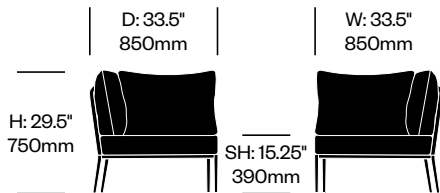

Corner Module	Number	Grade A	Grade B	Grade C	Grade D	Grade E	Grade F	Grade G
Standard Foam	HCJC-KNMC-C	2,746.00	2,971.00	3,096.00	3,204.00	3,309.00	3,471.00	3,622.00
Reticulated Foam	HCJC-KNMC-R	3,250.00	3,638.00	3,825.00	3,987.00	4,144.00	4,388.00	4,614.00