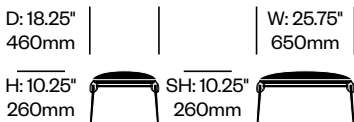

Ottoman	Number	Grade A	Grade B	Grade C	Grade D	Grade E	Grade F	Grade G
Standard Foam	HCJC-KNO-C	1,139.00	1,169.00	1,201.00	1,227.00	1,254.00	1,294.00	1,332.00
Reticulated Foam	HCJC-KNO-R	1,265.00	1,336.00	1,382.00	1,423.00	1,462.00	1,523.00	1,579.00