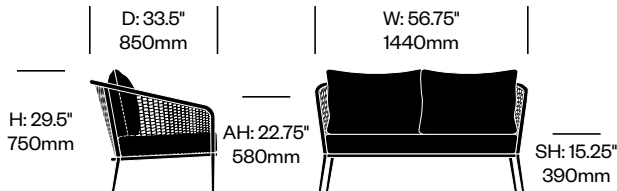

Bar Stool	Number	Grade A	Grade B	Grade C	Grade D	Grade E	Grade F	Grade G
Standard Foam	HCJC-KNS2-C	1,860.00	1,886.00	1,929.00	1,966.00	2,003.00	2,059.00	2,111.00
Reticulated Foam	HCJC-KNS2-R	2,035.00	2,117.00	2,181.00	2,238.00	2,292.00	2,376.00	2,455.00

Knot

JANUS et Cie | Made in Indonesia

To order, specify:

1. Product number
2. Trim color
3. Upholstery and color

Lounge Chair	Number	Grade A	Grade B	Grade C	Grade D	Grade E	Grade F	Grade G
Standard Foam	HCJC-KNL1-C	2,540.00	2,703.00	2,804.00	2,891.00	2,975.00	3,106.00	3,227.00
Reticulated Foam	HCJC-KNL1-R	2,946.00	3,240.00	3,390.00	3,521.00	3,647.00	3,844.00	4,026.00