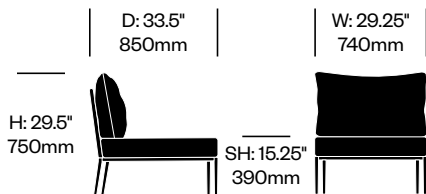

1-Seat Module without Arms	Number	Grade A	Grade B	Grade C	Grade D	Grade E	Grade F	Grade G
Standard Foam	HCJC-KNMM-C	2,771.00	3,055.00	3,199.00	3,324.00	3,444.00	3,632.00	3,807.00
Reticulated Foam	HCJC-KNMM-R	3,354.00	3,824.00	4,041.00	4,228.00	4,409.00	4,691.00	4,952.00