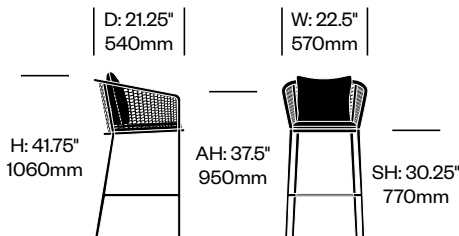

Bar Stool	Number	Grade A	Grade B	Grade C	Grade D	Grade E	Grade F	Grade G
Standard Foam	HCJC-KNS2-C	1,860.00	1,886.00	1,929.00	1,966.00	2,003.00	2,059.00	2,111.00
Reticulated Foam	HCJC-KNS2-R	2,035.00	2,117.00	2,181.00	2,238.00	2,292.00	2,376.00	2,455.00