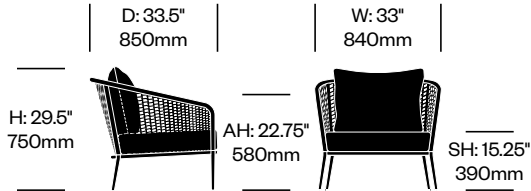

Knot

JANUS et Cie | Made in Indonesia

To order, specify:

1. Product number
2. Trim color
3. Upholstery and color

Lounge Chair	Number	Grade A	Grade B	Grade C	Grade D	Grade E	Grade F	Grade G
Standard Foam	HCJC-KNL1-C	2,540.00	2,703.00	2,804.00	2,891.00	2,975.00	3,106.00	3,227.00
Reticulated Foam	HCJC-KNL1-R	2,946.00	3,240.00	3,390.00	3,521.00	3,647.00	3,844.00	4,026.00