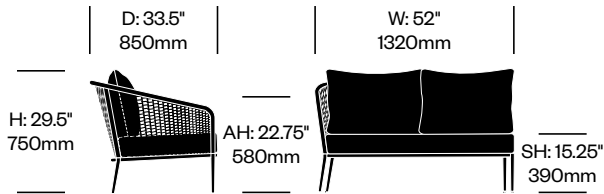

Knot

JANUS et Cie | Made in Indonesia

To order, specify:

1. Product number
2. Trim color
3. Upholstery and color

2-Seat Module with Left Arm	Number	Grade A	Grade B	Grade C	Grade D	Grade E	Grade F	Grade G
Standard Foam	HCJC-KNML-C	4,855.00	5,223.00	5,434.00	5,616.00	5,793.00	6,068.00	6,322.00
Reticulated Foam	HCJC-KNML-R	5,706.00	6,348.00	6,665.00	6,938.00	7,203.00	7,615.00	7,997.00