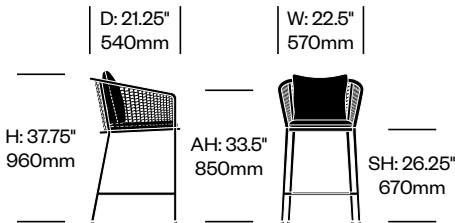

Side Chair	Number	Grade A	Grade B	Grade C	Grade D	Grade E	Grade F	Grade G
Standard Foam	HCJC-KNS4-C	1,561.00	1,612.00	1,658.00	1,698.00	1,737.00	1,797.00	1,852.00
Reticulated Foam	HCJC-KNS4-R	1,746.00	1,858.00	1,927.00	1,987.00	2,045.00	2,135.00	2,218.00