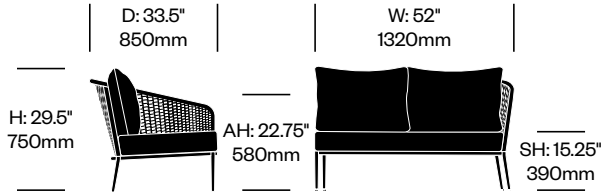

Knot

JANUS et Cie | Made in Indonesia

To order, specify:

1. Product number
2. Trim color
3. Upholstery and color

2-Seat Module with Left Arm	Number	Grade A	Grade B	Grade C	Grade D	Grade E	Grade F	Grade G
Standard Foam	HCJC-KNML-C	4,855.00	5,223.00	5,434.00	5,616.00	5,793.00	6,068.00	6,322.00
Reticulated Foam	HCJC-KNML-R	5,706.00	6,348.00	6,665.00	6,938.00	7,203.00	7,615.00	7,997.00