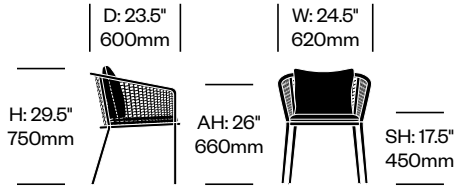

Side Chair	Number	Grade A	Grade B	Grade C	Grade D	Grade E	Grade F	Grade G
Standard Foam	HCJC-KNS4-C	1,561.00	1,612.00	1,658.00	1,698.00	1,737.00	1,797.00	1,852.00
Reticulated Foam	HCJC-KNS4-R	1,746.00	1,858.00	1,927.00	1,987.00	2,045.00	2,135.00	2,218.00