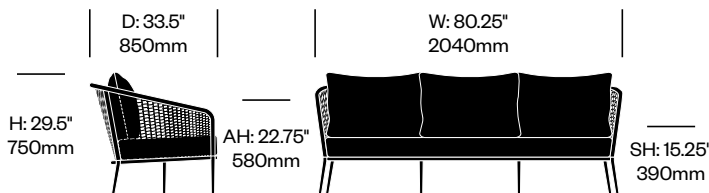

3-Seat Sofa	Number	Grade A	Grade B	Grade C	Grade D	Grade E	Grade F	Grade G
Standard Foam	HCJC-KNL3-C	6,625.00	7,164.00	7,464.00	7,723.00	7,974.00	8,363.00	8,725.00
Reticulated Foam	HCJC-KNL3-R	7,835.00	8,762.00	9,211.00	9,600.00	9,976.00	10,561.00	11,104.00