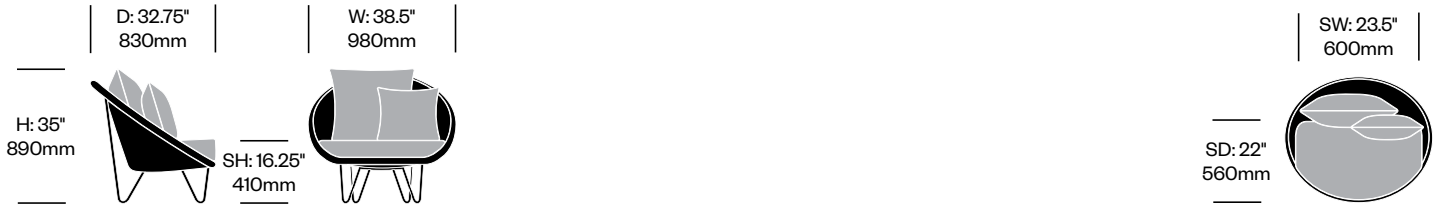

Gigi II

JANUS et Cie

To order, specify:

1. Product number (optional seat cushion and back pillows sold separately)
2. Seat wicker and frame paint color combination

Cocoon Chair	Number	List Price
Java or Maple with Black	HCJC-GG-L1	1,932.00
Vellum with Stainless Steel	HCJC-GG-L1	2,220.00

To order, specify:

1. Product number
2. Upholstery and color

Standard Seat Cushion for Cocoon Chair

Number	Grade A	Grade B	Grade C	Grade D	Grade E	Grade F	Grade G
Standard Foam HCJC-GG-CTL1-S	647.00	806.00	862.00	911.00	958.00	1,035.00	1,105.00
Reticulated Foam HCJC-GG-CTL1-R	970.00	1,128.00	1,184.00	1,233.00	1,281.00	1,357.00	1,427.00

Casual Seat Cushion for Cocoon Chair

Number	Grade A	Grade B	Grade C	Grade D	Grade E	Grade F	Grade G
Standard Foam HCJC-GG-CCL1-S	420.00	737.00	848.00	947.00	1,042.00	1,194.00	1,334.00
Standard Foam with Water Resistant Muslin Wrap HCJC-GG-CCL1-M	567.00	884.00	995.00	1,094.00	1,189.00	1,342.00	1,482.00

Back Pillows for Cocoon Chair (Set of 2)

Number	Grade A	Grade B	Grade C	Grade D	Grade E	Grade F	Grade G
Standard Foam HCJC-GG-CBL1-S	331.00	451.00	492.00	529.00	565.00	622.00	674.00
Standard Foam with Water Resistant Muslin Wrap HCJC-GG-CBL1-M	446.00	566.00	607.00	644.00	680.00	737.00	789.00