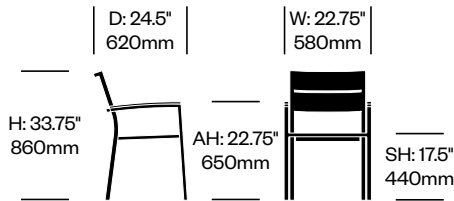

1. Product number
2. Trim color

Side Chair	Number	List Price
Stacks Four High	HCJC-DUS4	596.00

Side Chair with Arms	Number	List Price
Stacks Four High	HCJC-DUS4-A	730.00

Counter Stool	Number	List Price
	HCJC-DUS1	978.00