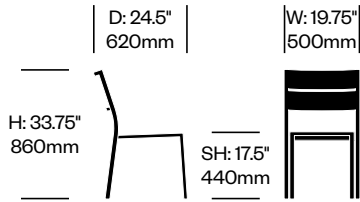

1. Product number
2. Trim color

Side Chair	Number	List Price
Stacks Four High	HCJC-DUS4	596.00

Side Chair with Arms	Number	List Price
Stacks Four High	HCJC-DUS4-A	730.00

Counter Stool	Number	List Price
	HCJC-DUS1	978.00