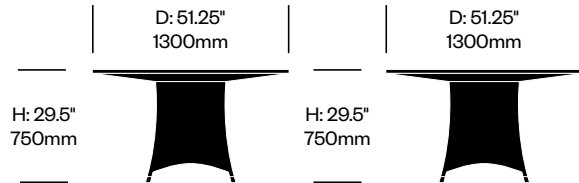

Square Side Table, 23.5"	Number	List Price
JANUSfiber with Glass Top	HCJC-AMTO-S2-G	1,947.00

Square Side Table, 23.5"	Number	List Price
JANUSfiber	HCJC-AMTO-S2-W	1,607.00

Rectangle Coffee Table, 27.5" x 47"	Number	List Price
JANUSfiber	HCJC-AMTO-2847-W	2,770.00

Amari

JANUS et Cie | Made in Indonesia

To order, specify:

1. Product number
2. JANUSfiber color

Square Coffee Table, 47"	Number	List Price
JANUSfiber	HCJC-AMTO-S3-W	3,072.00

Square Collaborative Table, 35.5"	Number	List Price
JANUSfiber	HCJC-AMTC-S36	2,691.00

Round Collaborative Table, 35.5"	Number	List Price
JANUSfiber	HCJC-AMTC-R36	2,597.00

Round Collaborative Table, 51.25"	Number	List Price
JANUSfiber	HCJC-AMTC-R51	4,313.00

Amari

JANUS et Cie | Made in Indonesia