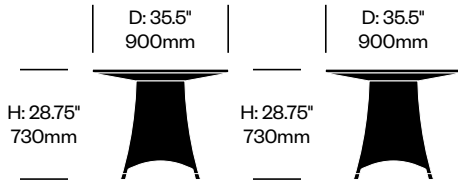

Square Side Table, 23.5"	Number	List Price
JANUSfiber with Glass Top	HCJC-AMTO-S2-G	1,947.00

Square Side Table, 23.5"	Number	List Price
JANUSfiber	HCJC-AMTO-S2-W	1,607.00

Rectangle Coffee Table, 27.5" x 47"	Number	List Price
JANUSfiber	HCJC-AMTO-2847-W	2,770.00

Amari

JANUS et Cie | Made in Indonesia

To order, specify:

1. Product number
2. JANUSfiber color

Square Coffee Table, 47"	Number	List Price
JANUSfiber	HCJC-AMTO-S3-W	3,072.00

Square Collaborative Table, 35.5"	Number	List Price
JANUSfiber	HCJC-AMTC-S36	2,691.00

Round Collaborative Table, 35.5"	Number	List Price
JANUSfiber	HCJC-AMTC-R36	2,597.00

Round Collaborative Table, 51.25"	Number	List Price
JANUSfiber	HCJC-AMTC-R51	4,313.00

Amari

JANUS et Cie | Made in Indonesia