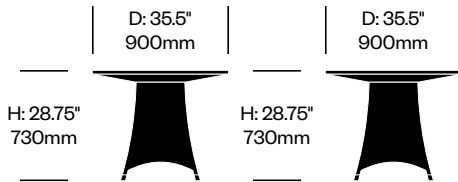

Square Side Table, 23.5"	Number	List Price
JANUSfiber with Glass Top	HCJC-AMTO-S2-G	1,947.00

Square Side Table, 23.5"	Number	List Price
JANUSfiber	HCJC-AMTO-S2-W	1,607.00

Rectangle Coffee Table, 27.5" x 47"	Number	List Price
JANUSfiber	HCJC-AMTO-2847-W	2,770.00

Amari

JANUS et Cie | Made in Indonesia

To order, specify:

1. Product number
2. JANUSfiber color

Square Coffee Table, 47"	Number	List Price
JANUSfiber	HCJC-AMTO-S3-W	3,072.00

Square Collaborative Table, 35.5"	Number	List Price
JANUSfiber	HCJC-AMTC-S36	2,691.00

Round Collaborative Table, 35.5"	Number	List Price
JANUSfiber	HCJC-AMTC-R36	2,597.00

Round Collaborative Table, 51.25"	Number	List Price
JANUSfiber	HCJC-AMTC-R51	4,313.00

Amari

JANUS et Cie | Made in Indonesia