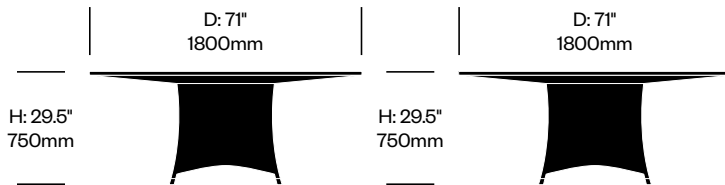

Amari

JANUS et Cie | Made in Indonesia

To order, specify:

1. Product number
2. JANUSfiber color

Round Collaborative Table, 71"	Number	List Price
JANUSfiber	HCJC-AMTC-R71	5,861.00