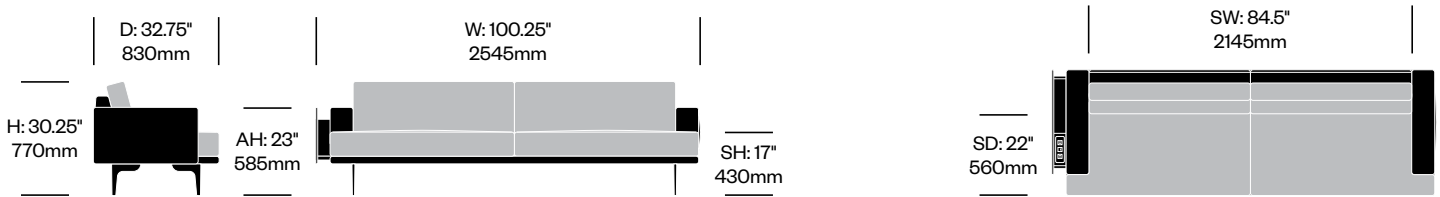

To order, specify:

1. Product number, including:
  - **1 Interior upholstery type**
    - 1 Leather
    - 2 Fabric
    - 3 Faux Leather
  - **2 Exterior upholstery type**
    - 1 Leather
    - 2 Fabric
    - 3 Faux Leather
2. Interior upholstery and color
3. Exterior upholstery and color
4. Stitch thread color
5. Leg trim color

Stain repellent option:

1. Add $132.75 to list price
  2. Add **P** to product number
2. Example: HCCL-LYL3-BR22**P**

Three Seat Sofa with

Drawer on Right	Number	1 2	Grade A	Grade B	Grade C	Grade D	Grade E	Grade F	Grade G	Grade H	Leather A	Leather B
Polished Aluminum Legs	HCCL-LYL3-BR	■ ■	8,883.64	9,164.40	9,506.16	9,803.06	10,535.74	10,845.76	11,996.09	12,618.59	12,679.51	14,359.73
Painted Legs Grade A	HCCL-LYL3-BR	■ ■	8,972.76	9,253.52	9,595.28	9,892.18	10,624.86	10,934.88	12,085.21	12,707.71	12,768.63	14,448.85
Painted Legs Grade B	HCCL-LYL3-BR	■ ■	8,987.31	9,268.07	9,609.83	9,906.73	10,639.41	10,949.43	12,099.76	12,722.26	12,783.18	14,463.40