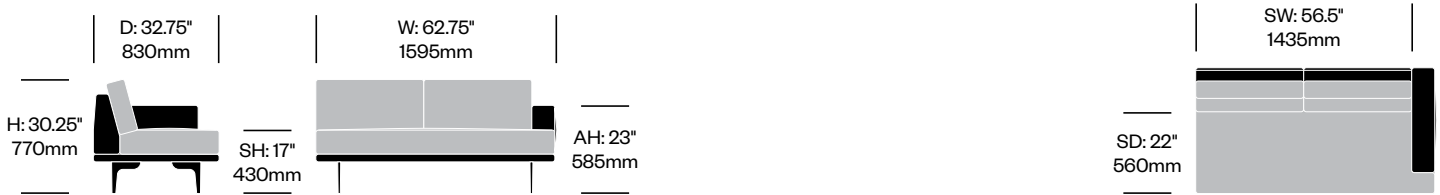

To order, specify:

1. Product number, including:

1 Interior upholstery type

- 1 Leather
- 2 Fabric
- 3 Faux Leather

2 Exterior upholstery type

- 1 Leather
- 2 Fabric
- 3 Faux Leather

2. Interior upholstery and color
3. Exterior upholstery and color
4. Stitch thread color
5. Leg trim color

Stain repellent option:

1. Add $98.56 to list price
  2. Add **P** to product number
2. Example: HCCL-LYL2-LN22P

Two Seat Sofa with

Arm on Left	Number	1 2	Grade A	Grade B	Grade C	Grade D	Grade E	Grade F	Grade G	Grade H	Leather A	Leather B
Polished Aluminum Legs	HCCL-LYL2-LN	■ ■	4,245.90	4,441.02	4,678.53	4,884.87	5,394.01	5,609.45	6,408.88	6,841.46	6,885.11	8,053.26
Painted Legs Grade A	HCCL-LYL2-LN	■ ■	4,305.32	4,500.44	4,737.95	4,944.29	5,453.43	5,668.87	6,468.30	6,900.88	6,944.53	8,112.68
Painted Legs Grade B	HCCL-LYL2-LN	■ ■	4,315.02	4,510.14	4,747.65	4,953.99	5,463.13	5,678.57	6,478.00	6,910.58	6,954.23	8,122.38