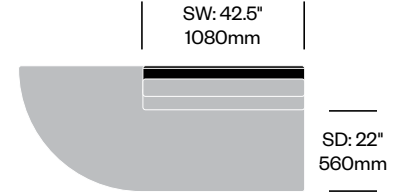

To order, specify:

1. Product number, including:
   1. **1 Interior upholstery type**
      1. 1 Leather
      2. 2 Fabric
      3. 3 Faux Leather
   2. **2 Exterior upholstery type**
      1. 1 Leather
      2. 2 Fabric
      3. 3 Faux Leather
2. Interior upholstery and color
3. Exterior upholstery and color
4. Stitch thread color
5. Leg trim color

Stain repellent option:

1. Add $98.86 to list price
2. Add **P** to product number
   Example: HCCL-LYLC-R22**P**