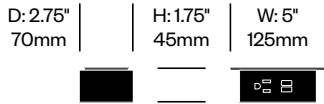

To order, specify:

1. Product number

UNDERMOUNT POWER MODULE WITH ONE SIMPLEX OUTLET AND ONE DUAL USB PORT

Corded, Six Foot Cord	Number	List Price
Black	HCCL-LYPC-11B	459.96
White	HCCL-LYPC-11W	459.96

Corded, Twelve Foot Cord	Number	List Price
Black	HCCL-LYPC-12B	494.87
White	HCCL-LYPC-12W	494.87

Hardwired, Six Foot Cord	Number	List Price
Black	HCCL-LYPH-11B	547.30
White	HCCL-LYPH-11W	547.30

Hardwired, Twelve Foot Cord	Number	List Price
Black	HCCL-LYPH-12B	582.21
White	HCCL-LYPH-12W	582.21