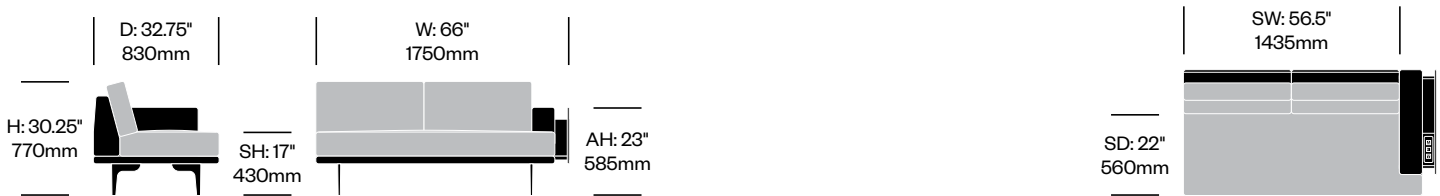

Two Seat Sofa with Arm

and Drawer on Left	Number	1 2	Grade A	Grade B	Grade C	Grade D	Grade E	Grade F	Grade G	Grade H	Leather A	Leather B
Polished Aluminum Legs	HCCL-LYL2-LL	■ ■	7,127.11	7,322.23	7,559.74	7,766.08	8,275.22	8,490.66	9,290.09	9,722.67	9,766.32	10,934.47
Painted Legs Grade A	HCCL-LYL2-LL	■ ■	7,186.53	7,381.65	7,619.16	7,825.50	8,334.64	8,550.08	9,349.51	9,782.09	9,825.74	10,993.89
Painted Legs Grade B	HCCL-LYL2-LL	■ ■	7,196.23	7,391.35	7,628.86	7,835.20	8,344.34	8,559.78	9,359.21	9,791.79	9,835.44	11,003.59