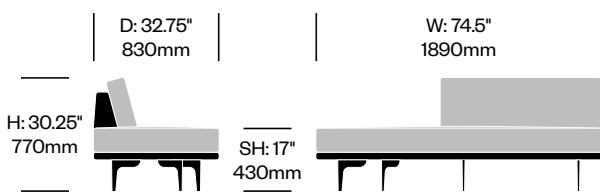

To order, specify:

1. Product number, including:
   1. **1 Interior upholstery type**
      1. 1 Leather
      2. 2 Fabric
      3. 3 Faux Leather
   2. **2 Exterior upholstery type**
      1. 1 Leather
      2. 2 Fabric
      3. 3 Faux Leather
2. Interior upholstery and color
3. Exterior upholstery and color
4. Stitch thread color
5. Leg trim color

Stain repellent option:

1. Add $98.86 to list price
2. Add **P** to product number
   Example: HCCL-LYLC-R22**P**