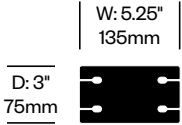

Lyda™

Haworth | Lauren Rottet | 2020 | Made in the United States

To order, specify:

1. Product number

Alignment Bracket	Number	List Price
	HCCL-LYA	49.99