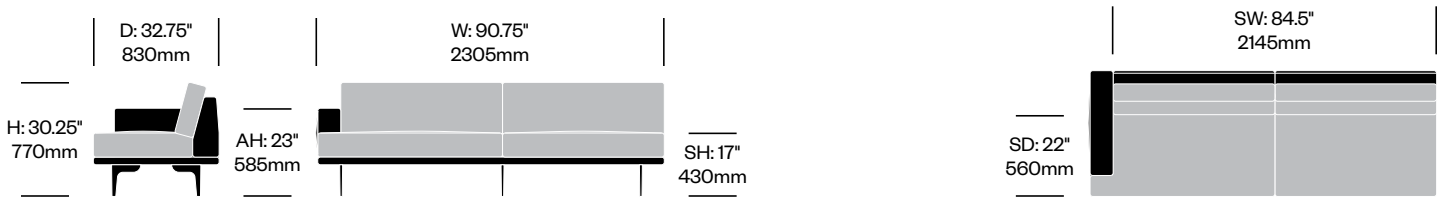

Three Seat Sofa with

Arm on Right	Number	1 2	Grade A	Grade B	Grade C	Grade D	Grade E	Grade F	Grade G	Grade H	Leather A	Leather B
Polished Aluminum Legs	HCCL-LYL3-RN	■ ■	5,501.82	5,773.16	6,103.48	6,390.50	7,098.68	7,398.30	8,510.26	9,111.94	9,171.34	10,795.60
Painted Legs Grade A	HCCL-LYL3-RN	■ ■	5,590.94	5,862.28	6,192.60	6,479.62	7,187.80	7,487.42	8,599.38	9,201.06	9,260.46	10,884.72
Painted Legs Grade B	HCCL-LYL3-RN	■ ■	5,605.49	5,876.83	6,207.15	6,494.17	7,202.35	7,501.97	8,613.93	9,215.61	9,275.01	10,899.27