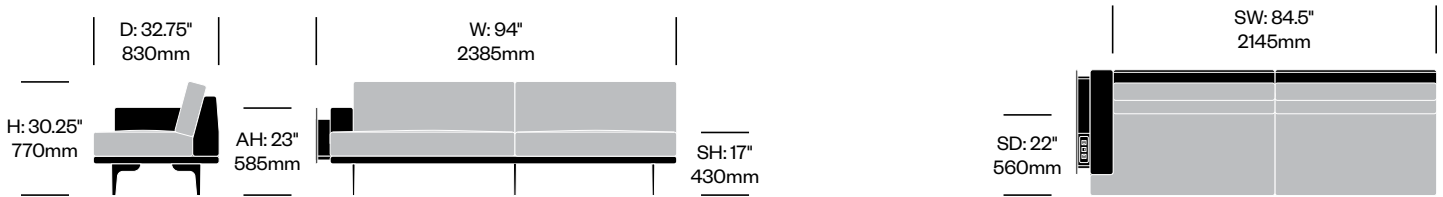

To order, specify:

1. Product number, including:
   1. **Interior upholstery type**
      1. Leather
      2. Fabric
      3. Faux Leather
   2. **Exterior upholstery type**
      1. Leather
      2. Fabric
      3. Faux Leather
2. Interior upholstery and color
3. Exterior upholstery and color
4. Stitch thread color
5. Leg trim color

Stain repellent option:

1. Add $127.69 to list price
2. Add **P** to product number
   Example: HCCL-LYL3-RR22**P**

Three Seat Sofa with Arm and Drawer on Right

	Number	1 2	Grade A	Grade B	Grade C	Grade D	Grade E	Grade F	Grade G	Grade H	Leather A	Leather B
Polished Aluminum Legs	HCCL-LYL3-RR	■ ■	8,383.03	8,654.37	8,984.69	9,271.71	9,979.89	10,279.51	11,391.47	11,993.15	12,052.55	13,676.81
Painted Legs Grade A	HCCL-LYL3-RR	■ ■	8,472.15	8,743.49	9,073.81	9,360.83	10,069.01	10,368.63	11,480.59	12,082.27	12,141.67	13,765.93
Painted Legs Grade B	HCCL-LYL3-RR	■ ■	8,486.70	8,758.04	9,088.36	9,375.38	10,083.56	10,383.18	11,495.14	12,096.82	12,156.22	13,780.48