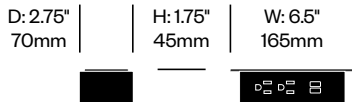

UNDERMOUNT POWER MODULE WITH TWO SIMPLEX OUTLETS AND ONE DUAL USB PORT

Corded, Six Foot Cord	Number	List Price
Black	HCCL-LYPC-21B	471.58
White	HCCL-LYPC-21W	471.58

Corded, Twelve Foot Cord	Number	List Price
Black	HCCL-LYPC-22B	506.49
White	HCCL-LYPC-22W	506.49

Hardwired, Six Foot Cord	Number	List Price
Black	HCCL-LYPH-21B	558.92
White	HCCL-LYPH-21W	558.92

Hardwired, Twelve Foot Cord	Number	List Price
Black	HCCL-LYPH-22B	593.83
White	HCCL-LYPH-22W	593.83