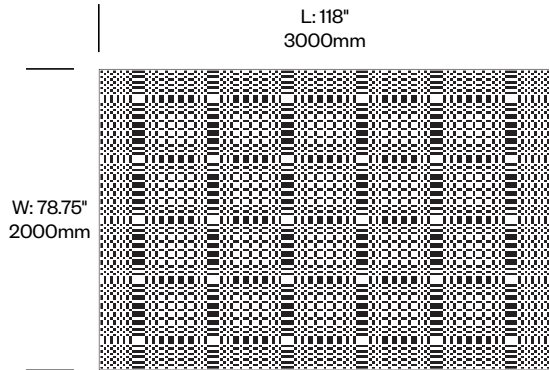

Patch

GAN | Patricia Urquiola | 2021 | Made in India, Imported from Spain

---

To order, specify:

1. Product number
2. Rug color

Area Rug	Number	List Price
Recycled PET	HCGN-PAAR-P	2,610.00