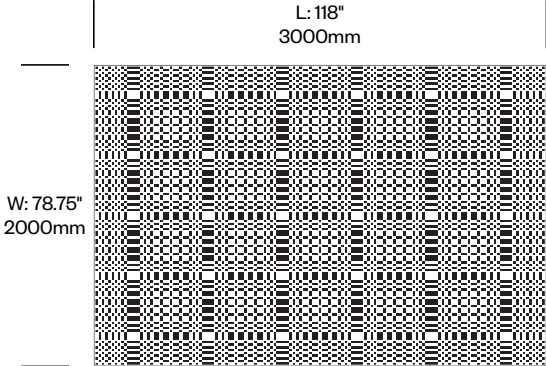

Patch

GAN | Patricia Urquiola | 2021 | Made in India, Imported from Spain

To order, specify:

1. Product number
2. Rug color

Area Rug	Number	List Price
Recycled PET	HCGN-PAAR-P	2,350.00