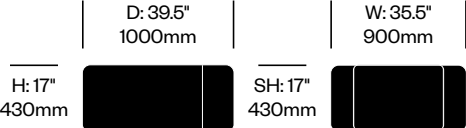

Mangas Original

GAN | Patricia Urquiola | 2009 | Made in India, Imported from Spain

To order, specify:

1. Product number
2. Seat color combination

Globo Pouf	Number	List Price
Wool	HCGN-MOFG	2,415.00