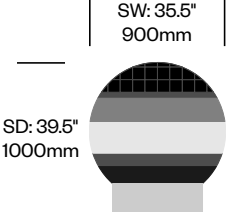

1. Product number
2. Seat color combination

Globo Pouf	Number	List Price
Wool	HCGN-MOFG	2,415.00