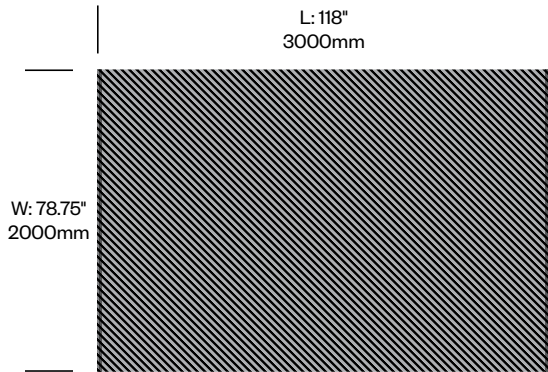

Diagonales

GAN | Patricia Urquiola | 2017 | Made in India, Imported from Spain

---

To order, specify:

1. Product number
2. Rug color combination

Area Rug	Number	List Price
Recycled PET	HCGN-DGAR-P	2,960.00