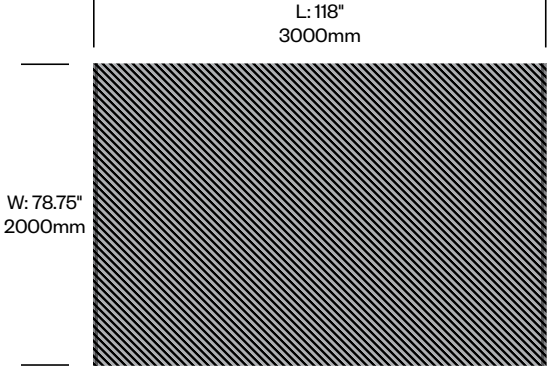

Diagonales

GAN | Patricia Urquiola | 2017 | Made in India, Imported from Spain

To order, specify:

1. Product number
2. Rug color combination

Area Rug	Number	List Price
Recycled PET	HCGN-DGAR-P	1,850.00