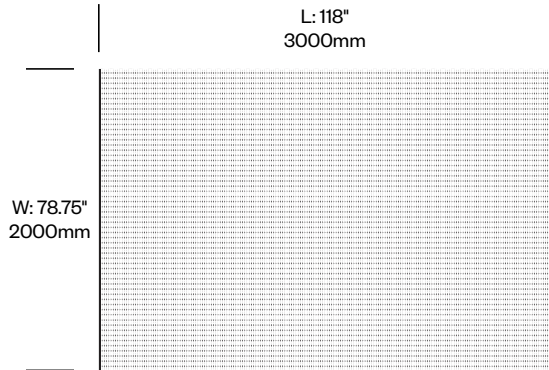

Cord

GAN | Patricia Urquiola | 2021 | Made in India, Imported from Spain

---

To order, specify:

1. Product number
2. Rug color

Area Rug	Number	List Price
Recycled PET	HCGN-COAR-P	2,610.00