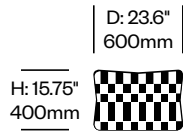

# Bandas Space

GAN | Patricia Urquiola | 2014 | Made in India, Imported from Spain

**To order, specify:**

1. Product number
2. Pattern and color

<b>Pillow</b>	<b>Number</b>	<b>List Price</b>
Pattern A	HCGN-BNC-A	345.00