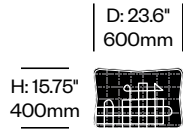

Bandas Space

GAN | Patricia Urquiola | 2014 | Made in India, Imported from Spain

To order, specify:

1. Product number
2. Pattern and color

Pillow	Number	List Price
Pattern A	HCGN-BNC-A	345.00