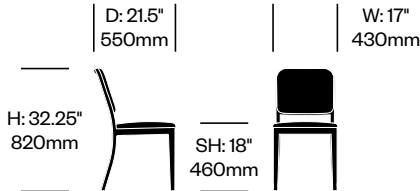

3. Frame trim color

SIDE CHAIR

Hand-Brushed, Clear Anodized

Aluminum Frame	Number	1	List Price
Spinneybeck Volo	HCEM-NOS4-N	1	1,490.00
COL	HCEM-NOS4-N	1	1,095.00
Kvadrat Reflect	HCEM-NOS4-N	2	1,095.00
Kvadrat Divina Melange 3	HCEM-NOS4-N	2	1,210.00
COM Fabric	HCEM-NOS4-N	2	1,095.00
Kvadrat Haku	HCEM-NOS4-N	3	1,230.00
COM Faux Leather	HCEM-NOS4-N	3	1,095.00