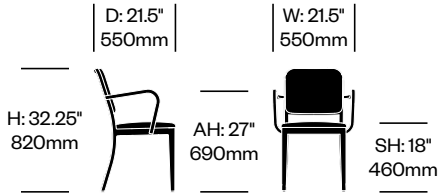

Navy Officer

Emeco | Emeco and Jasper Morrison | 1948 | Made in the United States

To order, specify:

1. Product number, including:

1 Glide type

- Felt (add \$20.00 to list price)
- Plastic

2. Upholstery and color
3. Frame trim color