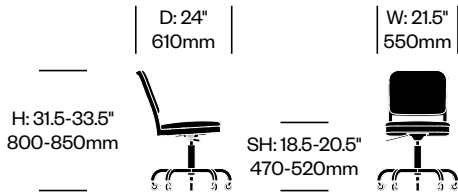

Navy Officer

Emeco | Emeco and Jasper Morrison | 1948 | Made in the United States

To order, specify:

1. Product number
2. Upholstery and color
3. Frame trim color

CONFERENCE CHAIR

Hand-Brushed, Clear Anodized

Aluminum Frame	Number	List Price
Spinneybeck Volo	HCEM-NOC5-N1	1,725.00
COL	HCEM-NOC5-N1	1,335.00
Kvadrat Reflect	HCEM-NOC5-N2	1,335.00
Kvadrat Divina Melange 3	HCEM-NOC5-N2	1,445.00
COM Fabric	HCEM-NOC5-N2	1,335.00
Kvadrat Haku	HCEM-NOC5-N3	1,465.00
COM Faux Leather	HCEM-NOC5-N3	1,335.00

Black Frame

Black Frame	Number	List Price
Spinneybeck Volo	HCEM-NOC5-N1	1,850.00
COL	HCEM-NOC5-N1	1,460.00
Kvadrat Reflect	HCEM-NOC5-N2	1,460.00
Kvadrat Divina Melange 3	HCEM-NOC5-N2	1,570.00
COM Fabric	HCEM-NOC5-N2	1,460.00
Kvadrat Haku	HCEM-NOC5-N3	1,590.00
COM Faux Leather	HCEM-NOC5-N3	1,460.00