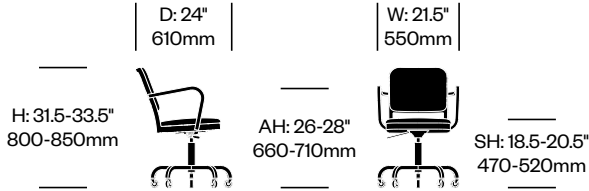

Navy Officer

Emeco | Emeco and Jasper Morrison | 1948 | Made in the United States

To order, specify:

1. Product number
2. Upholstery and color
3. Frame trim color

CONFERENCE CHAIR WITH ARMS

Hand-Brushed, Clear Anodized

Aluminum Frame	Number	List Price
Spinneybeck Volo	HCEM-NOC5-A1	1,905.00
COL	HCEM-NOC5-A1	1,510.00
Kvadrat Reflect	HCEM-NOC5-A2	1,510.00
Kvadrat Divina Melange 3	HCEM-NOC5-A2	1,620.00
COM Fabric	HCEM-NOC5-A2	1,510.00
Kvadrat Haku	HCEM-NOC5-A3	1,645.00
COM Faux Leather	HCEM-NOC5-A3	1,510.00

Black Frame

Black Frame	Number	List Price
Spinneybeck Volo	HCEM-NOC5-A1	2,030.00
COL	HCEM-NOC5-A1	1,635.00
Kvadrat Reflect	HCEM-NOC5-A2	1,635.00
Kvadrat Divina Melange 3	HCEM-NOC5-A2	1,745.00
COM Fabric	HCEM-NOC5-A2	1,635.00
Kvadrat Haku	HCEM-NOC5-A3	1,770.00
COM Faux Leather	HCEM-NOC5-A3	1,635.00