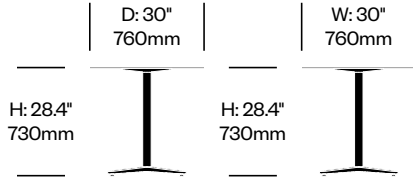

2 Inch: X Base

Emeco | Jasper Morrison | 2019 | Made in the United States

To order, specify:

1. Product number
2. Top surface and color
3. Base trim color

STANDARD HEIGHT COLLABORATIVE TABLE WITH X BASE, 30" ROUND

Black Base	Number	List Price
Laminate Grade A	HCEM-2NTC-R30-LXL	1,180.00
Laminate Grade B	HCEM-2NTC-R30-LXL	1,620.00
Accoya	HCEM-2NTC-R30-LXW	1,850.00
Ash	HCEM-2NTC-R30-LXW	1,255.00
Walnut	HCEM-2NTC-R30-LXW	1,665.00

Silver Base	Number	List Price
Hand-Brushed, Clear Anodized Aluminum	HCEM-2NTC-R30-LXA	1,560.00
Laminate Grade A	HCEM-2NTC-R30-LXL	1,060.00
Laminate Grade B	HCEM-2NTC-R30-LXL	1,500.00
Accoya	HCEM-2NTC-R30-LXW	1,725.00
Ash	HCEM-2NTC-R30-LXW	1,150.00
Walnut	HCEM-2NTC-R30-LXW	1,545.00