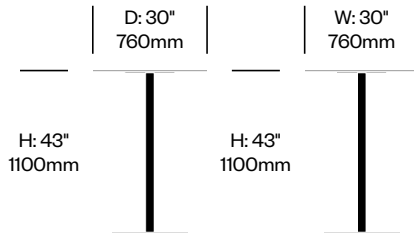

2 Inch: Flat Base

Emeco | Jasper Morrison | 2019 | Made in the United States

To order, specify:

1. Product number
2. Top surface and color
3. Base trim color

BAR HEIGHT COLLABORATIVE TABLE WITH FLAT BASE, 30" ROUND

Black Base	Number	List Price
Laminate Grade A	HCEM-2NTC-R30-HFL	1,600.00
Laminate Grade B	HCEM-2NTC-R30-HFL	2,065.00
Accoya	HCEM-2NTC-R30-HFW	2,285.00
Ash	HCEM-2NTC-R30-HFW	1,695.00
Walnut	HCEM-2NTC-R30-HFW	2,100.00

Hand-Brushed, Clear Anodized Aluminum Base	Number	List Price
Hand-Brushed, Clear Anodized Aluminum	HCEM-2NTC-R30-HFA	1,990.00
Laminate Grade A	HCEM-2NTC-R30-HFL	1,475.00
Laminate Grade B	HCEM-2NTC-R30-HFL	1,935.00
Accoya	HCEM-2NTC-R30-HFW	2,165.00
Ash	HCEM-2NTC-R30-HFW	1,570.00
Walnut	HCEM-2NTC-R30-HFW	1,980.00