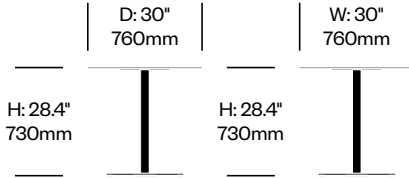

2 Inch: Flat Base

Emeco | Jasper Morrison | 2019 | Made in the United States

To order, specify:

1. Product number
2. Top surface and color
3. Base trim color

STANDARD HEIGHT COLLABORATIVE TABLE WITH FLAT BASE, 30" ROUND

Black Base	Number	List Price
Laminate Grade A	HCEM-2NTC-R30-LFL	1,570.00
Laminate Grade B	HCEM-2NTC-R30-LFL	2,035.00
Accoya	HCEM-2NTC-R30-LFW	2,250.00
Ash	HCEM-2NTC-R30-LFW	1,665.00
Walnut	HCEM-2NTC-R30-LFW	2,070.00

Hand-Brushed, Clear Anodized Aluminum Base	Number	List Price
Hand-Brushed, Clear Anodized Aluminum	HCEM-2NTC-R30-LFA	1,960.00
Laminate Grade A	HCEM-2NTC-R30-LFL	1,445.00
Laminate Grade B	HCEM-2NTC-R30-LFL	1,905.00
Accoya	HCEM-2NTC-R30-LFW	2,125.00
Ash	HCEM-2NTC-R30-LFW	1,540.00
Walnut	HCEM-2NTC-R30-LFW	1,945.00