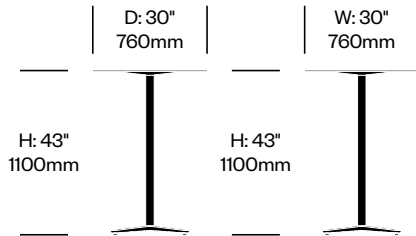

2 Inch: X Base

Emeco | Jasper Morrison | 2019 | Made in the United States

To order, specify:

1. Product number
2. Top surface and color
3. Base trim color

BAR HEIGHT COLLABORATIVE TABLE WITH X BASE, 30" ROUND

Black Base	Number	List Price
Laminate Grade A	HCEM-2NTC-R30-HXL	1,215.00
Laminate Grade B	HCEM-2NTC-R30-HXL	1,655.00
Accoya	HCEM-2NTC-R30-HXW	1,880.00
Ash	HCEM-2NTC-R30-HXW	1,295.00
Walnut	HCEM-2NTC-R30-HXW	1,695.00
Silver Base	Number	List Price
Hand-Brushed, Clear Anodized Aluminum	HCEM-2NTC-R30-HXA	1,585.00
Laminate Grade A	HCEM-2NTC-R30-HXL	1,090.00
Laminate Grade B	HCEM-2NTC-R30-HXL	1,535.00
Accoya	HCEM-2NTC-R30-HXW	1,760.00
Ash	HCEM-2NTC-R30-HXW	1,175.00
Walnut	HCEM-2NTC-R30-HXW	1,575.00