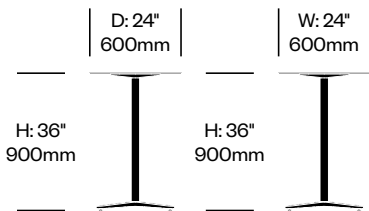

COUNTER HEIGHT COLLABORATIVE TABLE WITH X BASE, 24" ROUND

Black Base	Number	List Price
Laminate Grade A	HCEM-2NTC-R24-MXL	975.00
Laminate Grade B	HCEM-2NTC-R24-MXL	1,200.00
Accoya	HCEM-2NTC-R24-MXW	1,480.00
Ash	HCEM-2NTC-R24-MXW	1,105.00
Walnut	HCEM-2NTC-R24-MXW	1,360.00

Silver Base	Number	List Price
Hand-Brushed, Clear Anodized Aluminum	HCEM-2NTC-R24-MXA	1,290.00
Laminate Grade A	HCEM-2NTC-R24-MXL	855.00
Laminate Grade B	HCEM-2NTC-R24-MXL	1,080.00
Accoya	HCEM-2NTC-R24-MXW	1,360.00
Ash	HCEM-2NTC-R24-MXW	980.00
Walnut	HCEM-2NTC-R24-MXW	1,240.00