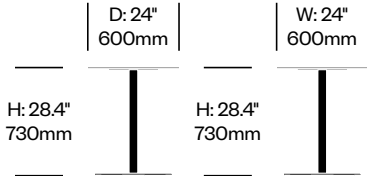

Black (EPC-1)

Hand-Brushed, Clear Anodized Aluminum (EMT-2)

Silver (EPC-8)

2 Inch: Flat Base

Emeco | Jasper Morrison | 2019 | Made in the United States

To order, specify:

1. Product number
2. Top surface and color
3. Base trim color