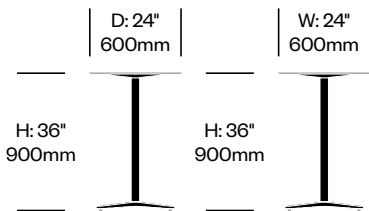

STANDARD HEIGHT COLLABORATIVE TABLE WITH X BASE, 24" SQUARE

Black Base	Number	List Price
Laminate Grade A	HCEM-2NTC-S24-LXL	960.00
Laminate Grade B	HCEM-2NTC-S24-LXL	1,180.00
Accoya	HCEM-2NTC-S24-LXW	1,460.00
Ash	HCEM-2NTC-S24-LXW	1,085.00
Walnut	HCEM-2NTC-S24-LXW	1,340.00

Silver Base	Number	List Price
Hand-Brushed, Clear Anodized Aluminum	HCEM-2NTC-S24-LXA	1,275.00
Laminate Grade A	HCEM-2NTC-S24-LXL	840.00
Laminate Grade B	HCEM-2NTC-S24-LXL	1,060.00
Accoya	HCEM-2NTC-S24-LXW	1,340.00
Ash	HCEM-2NTC-S24-LXW	965.00
Walnut	HCEM-2NTC-S24-LXW	1,220.00