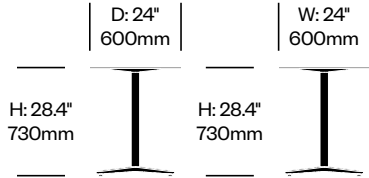

2 Inch: X Base

Emeco | Jasper Morrison | 2019 | Made in the United States

To order, specify:

1. Product number
2. Top surface and color
3. Base trim color