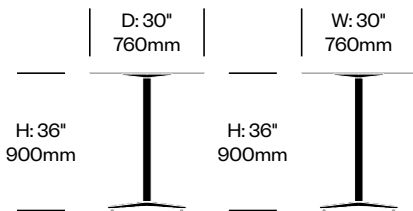

COUNTER HEIGHT COLLABORATIVE TABLE WITH X BASE, 30" ROUND

Black Base	Number	List Price
Laminate Grade A	HCEM-2NTC-R30-MXL	1,200.00
Laminate Grade B	HCEM-2NTC-R30-MXL	1,645.00
Accoya	HCEM-2NTC-R30-MXW	1,870.00
Ash	HCEM-2NTC-R30-MXW	1,285.00
Walnut	HCEM-2NTC-R30-MXW	1,685.00

Silver Base	Number	List Price
Hand-Brushed, Clear Anodized Aluminum	HCEM-2NTC-R30-MXA	1,575.00
Laminate Grade A	HCEM-2NTC-R30-MXL	1,080.00
Laminate Grade B	HCEM-2NTC-R30-MXL	1,525.00
Accoya	HCEM-2NTC-R30-MXW	1,750.00
Ash	HCEM-2NTC-R30-MXW	1,165.00
Walnut	HCEM-2NTC-R30-MXW	1,565.00