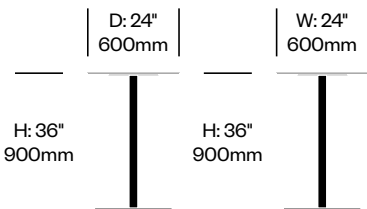

COUNTER HEIGHT COLLABORATIVE TABLE WITH FLAT BASE, 24" ROUND

Black Base	Number	List Price
Laminate Grade A	HCEM-2NTC-R24-MFL	1,400.00
Laminate Grade B	HCEM-2NTC-R24-MFL	1,620.00
Accoya	HCEM-2NTC-R24-MFW	1,915.00
Ash	HCEM-2NTC-R24-MFW	1,535.00
Walnut	HCEM-2NTC-R24-MFW	1,795.00

Hand-Brushed, Clear Anodized Aluminum Base	Number	List Price
Hand-Brushed, Clear Anodized Aluminum	HCEM-2NTC-R24-MFA	1,725.00
Laminate Grade A	HCEM-2NTC-R24-MFL	1,275.00
Laminate Grade B	HCEM-2NTC-R24-MFL	1,500.00
Accoya	HCEM-2NTC-R24-MFW	1,795.00
Ash	HCEM-2NTC-R24-MFW	1,405.00
Walnut	HCEM-2NTC-R24-MFW	1,570.00