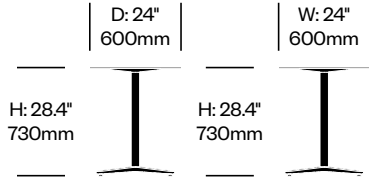

2 Inch: Flat Base

Emeco | Jasper Morrison | 2019 | Made in the United States

2 Inch: X Base

Emeco | Jasper Morrison | 2019 | Made in the United States

To order, specify:

1. Product number
2. Top surface and color
3. Base trim color