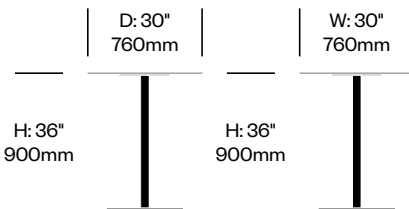

COUNTER HEIGHT COLLABORATIVE TABLE WITH FLAT BASE, 30" ROUND

Black Base	Number	List Price
Laminate Grade A	HCEM-2NTC-R30-MFL	1,585.00
Laminate Grade B	HCEM-2NTC-R30-MFL	2,055.00
Accoya	HCEM-2NTC-R30-MFW	2,275.00
Ash	HCEM-2NTC-R30-MFW	1,685.00
Walnut	HCEM-2NTC-R30-MFW	2,090.00

Hand-Brushed, Clear Anodized Aluminum Base	Number	List Price
Hand-Brushed, Clear Anodized Aluminum	HCEM-2NTC-R30-MFA	1,980.00
Laminate Grade A	HCEM-2NTC-R30-MFL	1,460.00
Laminate Grade B	HCEM-2NTC-R30-MFL	1,925.00
Accoya	HCEM-2NTC-R30-MFW	2,155.00
Ash	HCEM-2NTC-R30-MFW	1,560.00
Walnut	HCEM-2NTC-R30-MFW	1,970.00