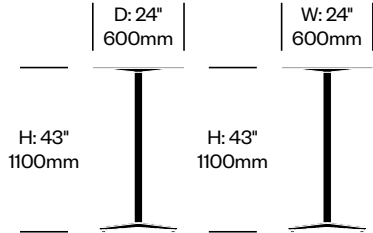

2 Inch: X Base

Emeco | Jasper Morrison | 2019 | Made in the United States

To order, specify:

1. Product number
2. Top surface and color
3. Base trim color

BAR HEIGHT COLLABORATIVE TABLE WITH X BASE, 24" ROUND

Black Base	Number	List Price
Laminate Grade A	HCEM-2NTC-R24-HXL	990.00
Laminate Grade B	HCEM-2NTC-R24-HXL	1,335.00
Accoya	HCEM-2NTC-R24-HXW	1,490.00
Ash	HCEM-2NTC-R24-HXW	1,120.00
Walnut	HCEM-2NTC-R24-HXW	1,370.00

Silver Base	Number	List Price
Hand-Brushed, Clear Anodized Aluminum	HCEM-2NTC-R24-HXA	1,300.00
Laminate Grade A	HCEM-2NTC-R24-HXL	870.00
Laminate Grade B	HCEM-2NTC-R24-HXL	1,090.00
Accoya	HCEM-2NTC-R24-HXW	1,370.00
Ash	HCEM-2NTC-R24-HXW	1,000.00
Walnut	HCEM-2NTC-R24-HXW	1,250.00