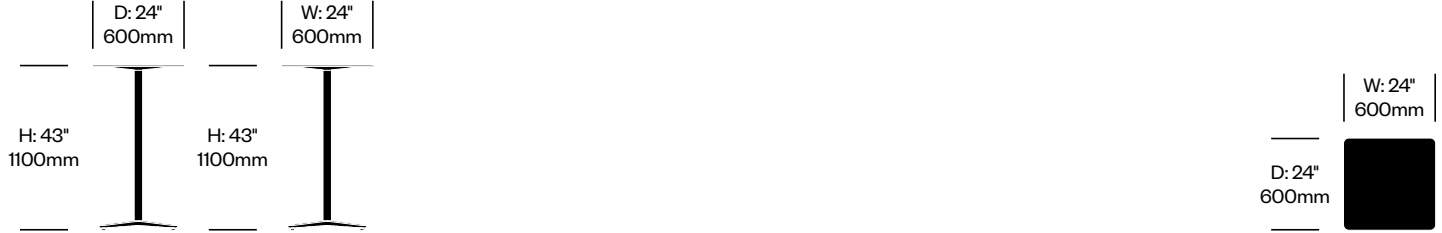

2 Inch: X Base

Emeco | Jasper Morrison | 2019 | Made in the United States

To order, specify:

1. Product number
2. Top surface and color
3. Base trim color

BAR HEIGHT COLLABORATIVE TABLE WITH X BASE, 24" SQUARE

Black Base	Number	List Price
Laminate Grade A	HCEM-2NTC-S24-HXL	990.00
Laminate Grade B	HCEM-2NTC-S24-HXL	1,335.00
Accoya	HCEM-2NTC-S24-HXW	1,490.00
Ash	HCEM-2NTC-S24-HXW	1,120.00
Walnut	HCEM-2NTC-S24-HXW	1,370.00

Silver Base	Number	List Price
Hand-Brushed, Clear Anodized Aluminum	HCEM-2NTC-S24-HXA	1,300.00
Laminate Grade A	HCEM-2NTC-S24-HXL	870.00
Laminate Grade B	HCEM-2NTC-S24-HXL	1,090.00
Accoya	HCEM-2NTC-S24-HXW	1,370.00
Ash	HCEM-2NTC-S24-HXW	1,000.00
Walnut	HCEM-2NTC-S24-HXW	1,250.00