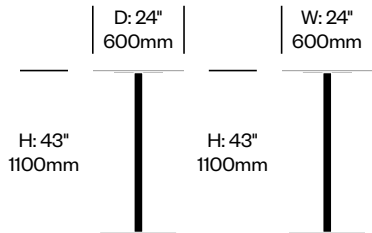

2 Inch: Flat Base

Emeco | Jasper Morrison | 2019 | Made in the United States

To order, specify:

1. Product number
2. Top surface and color
3. Base trim color

BAR HEIGHT COLLABORATIVE TABLE WITH FLAT BASE, 24" ROUND