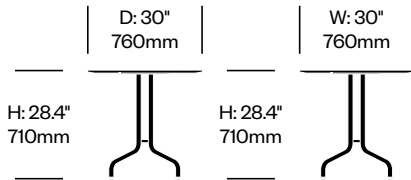

1 Inch

Emeco | Jasper Morrison | 2017 | Made in the United States

To order, specify:

1. Product number
2. Top surface and color
3. Base trim color

STANDARD HEIGHT COLLABORATIVE TABLE, 30" ROUND

Black Base	Number	List Price
Laminate Grade A	HCEM-INTC-R30-LL	1,180.00
Laminate Grade B	HCEM-INTC-R30-LL	1,640.00
Accoya	HCEM-INTC-R30-LW	1,870.00
Ash	HCEM-INTC-R30-LW	1,275.00
Walnut	HCEM-INTC-R30-LW	1,685.00

BAR HEIGHT COLLABORATIVE TABLE, 30" ROUND

Black Base	Number	List Price
Laminate Grade A	HCEM-INTC-R30-HL	1,215.00
Laminate Grade B	HCEM-INTC-R30-HL	1,675.00
Accoya	HCEM-INTC-R30-HW	1,900.00
Ash	HCEM-INTC-R30-HW	1,300.00
Walnut	HCEM-INTC-R30-HW	1,715.00

1 Inch

Emeco | Jasper Morrison | 2017 | Made in the United States

To order, specify:

1. Product number
2. Top surface and color
3. Base trim color

STANDARD HEIGHT COLLABORATIVE TABLE, 30" SQUARE

Black Base	Number	List Price
Laminate Grade A	HCEM-INTC-S30-LL	1,180.00
Laminate Grade B	HCEM-INTC-S30-LL	1,640.00
Accoya	HCEM-INTC-S30-LW	1,870.00
Ash	HCEM-INTC-S30-LW	1,275.00
Walnut	HCEM-INTC-S30-LW	1,685.00