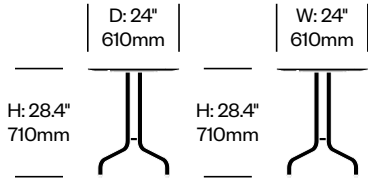

1 Inch

Emeco | Jasper Morrison | 2017 | Made in the United States

Features and Specifications

Collaborative Tables

1 Inch tables are available in two heights and can be specified with round, rectangle, or square tops in Hand-Brushed, Clear Anodized Aluminum (EMT-2), high pressure laminate (HPL), or solid wood. Laminate tops can be specified with plywood or black edgebanding. The base is available in recycled aluminum in a Hand-Brushed, Clear Anodized Aluminum (EMT-2) finish or powder coated. The glides are made of hard black plastic.

Additional Notes

1 Inch, 1 Inch All Aluminum, and 1 Inch Reclaimed seating complements 1 Inch tables.

1 Inch tables specified with Hand-Brushed, Clear Anodized Aluminum (EMT-2) tops and Accoya (EAC-1) wood tops are designed to be used in indoor and outdoor settings. When used in outdoor environments, 1 Inch may require special care. Refer to the Ancillary Brands Surface Care Instructions for details. Tables with laminate tops or wood tops specified in Ash (EAS-1) or Walnut (EWL-1) are not suitable for outdoor use.

Black with Black Edgeband (ELB-1)
Gray with Black Edgeband (ELB-2)
White with Black Edgeband (ELB-3)

Top Wood

Accoya (EAC-1)
Ash (EAS-1)
Walnut (EWL-1)

Base Trim

Black (EPC-1)
Hand-Brushed, Clear Anodized Aluminum (EMT-2)

1 Inch

Emeco | Jasper Morrison | 2017 | Made in the United States

To order, specify:

1. Product number
2. Top surface and color
3. Base trim color

STANDARD HEIGHT COLLABORATIVE TABLE, 24" ROUND

Black Base	Number	List Price
Laminate Grade A	HCEM-INTC-R24-LL	980.00
Laminate Grade B	HCEM-INTC-R24-LL	1,220.00
Accoya	HCEM-INTC-R24-LW	1,510.00
Ash	HCEM-INTC-R24-LW	1,125.00
Walnut	HCEM-INTC-R24-LW	1,390.00