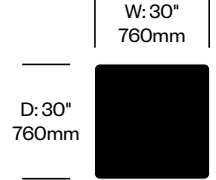

1 Inch

Emeco | Jasper Morrison | 2017 | Made in the United States

To order, specify:

1. Product number
2. Top surface and color
3. Base trim color