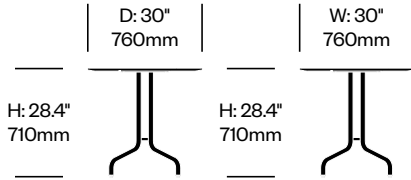

1 Inch

Emeco | Jasper Morrison | 2017 | Made in the United States

To order, specify:

1. Product number
2. Top surface and color
3. Base trim color

STANDARD HEIGHT COLLABORATIVE TABLE, 24" x 30" RECTANGLE

Black Base	Number	List Price
Laminate Grade A	HCEM-INTC-2430-LL	1,060.00
Laminate Grade B	HCEM-INTC-2430-LL	1,410.00
Accoya	HCEM-INTC-2430-LW	1,700.00
Ash	HCEM-INTC-2430-LW	1,180.00
Walnut	HCEM-INTC-2430-LW	1,515.00

1 Inch

Emeco | Jasper Morrison | 2017 | Made in the United States

To order, specify:

1. Product number
2. Top surface and color
3. Base trim color

STANDARD HEIGHT COLLABORATIVE TABLE, 30" ROUND

Black Base	Number	List Price
Laminate Grade A	HCEM-INTC-R30-LL	1,180.00
Laminate Grade B	HCEM-INTC-R30-LL	1,640.00
Accoya	HCEM-INTC-R30-LW	1,870.00
Ash	HCEM-INTC-R30-LW	1,275.00
Walnut	HCEM-INTC-R30-LW	1,685.00