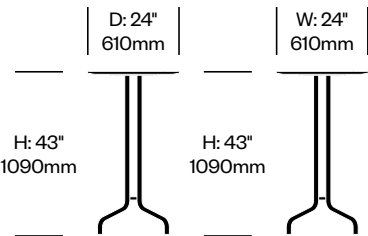

BAR HEIGHT COLLABORATIVE TABLE, 24" ROUND

Black Base	Number	List Price
Laminate Grade A	HCEM-INTC-R24-HL	1,015.00
Laminate Grade B	HCEM-INTC-R24-HL	1,250.00
Accoya	HCEM-INTC-R24-HW	1,540.00
Ash	HCEM-INTC-R24-HW	1,155.00
Walnut	HCEM-INTC-R24-HW	1,420.00

Hand-Brushed, Clear Anodized Aluminum Base	Number	List Price
Hand-Brushed, Clear Anodized Aluminum	HCEM-INTC-R24-HA	1,355.00
Laminate Grade A	HCEM-INTC-R24-HL	895.00
Laminate Grade B	HCEM-INTC-R24-HL	1,125.00
Accoya	HCEM-INTC-R24-HW	1,410.00
Ash	HCEM-INTC-R24-HW	1,035.00
Walnut	HCEM-INTC-R24-HW	1,290.00