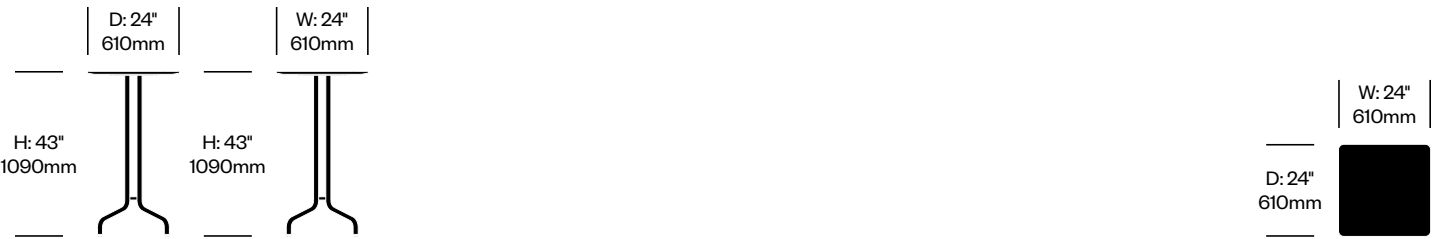

BAR HEIGHT COLLABORATIVE TABLE, 24" SQUARE

Black Base	Number	List Price
Laminate Grade A	HCEM-INTC-S24-HL	1,015.00
Laminate Grade B	HCEM-INTC-S24-HL	1,250.00
Accoya	HCEM-INTC-S24-HW	1,540.00
Ash	HCEM-INTC-S24-HW	1,155.00
Walnut	HCEM-INTC-S24-HW	1,420.00

Hand-Brushed, Clear Anodized Aluminum Base	Number	List Price
Hand-Brushed, Clear Anodized Aluminum	HCEM-INTC-S24-HA	1,355.00
Laminate Grade A	HCEM-INTC-S24-HL	895.00
Laminate Grade B	HCEM-INTC-S24-HL	1,125.00
Accoya	HCEM-INTC-S24-HW	1,410.00
Ash	HCEM-INTC-S24-HW	1,035.00
Walnut	HCEM-INTC-S24-HW	1,290.00