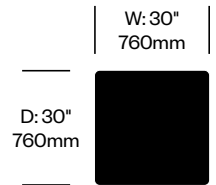

STANDARD HEIGHT COLLABORATIVE TABLE, 30" SQUARE

Black Base	Number	List Price
Laminate Grade A	HCEM-INTC-S30-LL	1,180.00
Laminate Grade B	HCEM-INTC-S30-LL	1,640.00
Accoya	HCEM-INTC-S30-LW	1,870.00
Ash	HCEM-INTC-S30-LW	1,275.00
Walnut	HCEM-INTC-S30-LW	1,685.00

Hand-Brushed, Clear Anodized Aluminum Base	Number	List Price
Hand-Brushed, Clear Anodized Aluminum	HCEM-INTC-S30-LA	1,570.00
Laminate Grade A	HCEM-INTC-S30-LL	1,055.00
Laminate Grade B	HCEM-INTC-S30-LL	1,515.00
Accoya	HCEM-INTC-S30-LW	1,745.00
Ash	HCEM-INTC-S30-LW	1,150.00
Walnut	HCEM-INTC-S30-LW	1,560.00