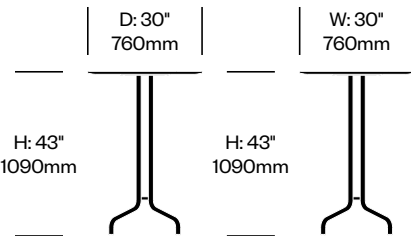

STANDARD HEIGHT COLLABORATIVE TABLE, 30" SQUARE

Black Base	Number	List Price
Laminate Grade A	HCEM-INTC-S30-LL	1,180.00
Laminate Grade B	HCEM-INTC-S30-LL	1,640.00
Accoya	HCEM-INTC-S30-LW	1,870.00
Ash	HCEM-INTC-S30-LW	1,275.00
Walnut	HCEM-INTC-S30-LW	1,685.00

Hand-Brushed, Clear Anodized Aluminum Base	Number	List Price
Hand-Brushed, Clear Anodized Aluminum	HCEM-INTC-S30-LA	1,570.00
Laminate Grade A	HCEM-INTC-S30-LL	1,055.00
Laminate Grade B	HCEM-INTC-S30-LL	1,515.00
Accoya	HCEM-INTC-S30-LW	1,745.00
Ash	HCEM-INTC-S30-LW	1,150.00
Walnut	HCEM-INTC-S30-LW	1,560.00