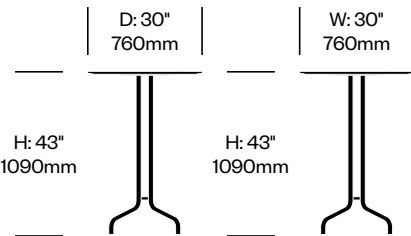

BAR HEIGHT COLLABORATIVE TABLE, 30" ROUND

Black Base	Number	List Price
Laminate Grade A	HCEM-INTC-R30-HL	1,215.00
Laminate Grade B	HCEM-INTC-R30-HL	1,675.00
Accoya	HCEM-INTC-R30-HW	1,900.00
Ash	HCEM-INTC-R30-HW	1,300.00
Walnut	HCEM-INTC-R30-HW	1,715.00

Hand-Brushed, Clear Anodized Aluminum Base	Number	List Price
Hand-Brushed, Clear Anodized Aluminum	HCEM-INTC-R30-HA	1,600.00
Laminate Grade A	HCEM-INTC-R30-HL	1,085.00
Laminate Grade B	HCEM-INTC-R30-HL	1,545.00
Accoya	HCEM-INTC-R30-HW	1,770.00
Ash	HCEM-INTC-R30-HW	1,180.00
Walnut	HCEM-INTC-R30-HW	1,585.00