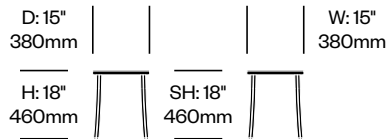

1 Inch

Emeco | Jasper Morrison | 2017 | Made in the United States

To order, specify:

1. Product number
2. Seat material and color
3. Frame trim color

STACKING LOW STOOL

Black Frame	Number	List Price
Spinneybeck Volo	HCEM-1NS1-N1	815.00
COL	HCEM-1NS1-N1	605.00
Kvadrat Divina Melange 3	HCEM-1NS1-N2	690.00
Kvadrat Divina MD	HCEM-1NS1-N2	690.00
Maharam Mode	HCEM-1NS1-N2	605.00
COM	HCEM-1NS1-N2	605.00
Reclaimed Wood Polypropylene	HCEM-1NS1-NP	525.00
Plywood	HCEM-1NS1-NW	620.00

Hand-Brushed, Clear Anodized Aluminum Frame	Number	List Price
Spinneybeck Volo	HCEM-1NS1-N1	690.00
COL	HCEM-1NS1-N1	480.00
Kvadrat Divina Melange 3	HCEM-1NS1-N2	565.00
Kvadrat Divina MD	HCEM-1NS1-N2	565.00
Maharam Mode	HCEM-1NS1-N2	480.00
COM	HCEM-1NS1-N2	480.00
Reclaimed Wood Polypropylene	HCEM-1NS1-NP	405.00
Plywood	HCEM-1NS1-NW	495.00