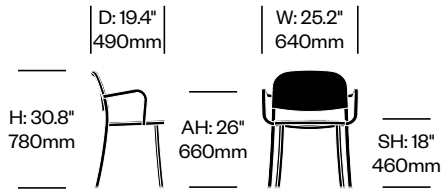

Plywood

Ash (EPL-1)
Walnut (EPL-3)

Frame Trim

Black (EPC-1)
Hand-Brushed, Clear Anodized Aluminum (EMT-2)

1 Inch

Emeco | Jasper Morrison | 2017 | Made in the United States

To order, specify:

1. Product number
2. Seat and back material and color
3. Frame trim color

STACKING SIDE CHAIR

Black Frame	Number	List Price
Spinneybeck Volo	HCEM-1NS4-N1	1,120.00
COL	HCEM-1NS4-N1	835.00
Kvadrat Divina Melange 3	HCEM-1NS4-N2	965.00
Kvadrat Divina MD	HCEM-1NS4-N2	965.00
Maharam Mode	HCEM-1NS4-N2	835.00
COM	HCEM-1NS4-N2	835.00
Reclaimed Wood Polypropylene	HCEM-1NS4-NP	620.00
Plywood	HCEM-1NS4-NW	855.00

1 Inch

Emeco | Jasper Morrison | 2017 | Made in the United States

To order, specify:

1. Product number
2. Seat and back material and color
3. Frame trim color

STACKING SIDE CHAIR WITH ARMS

Black Frame	Number	List Price
Spinneybeck Volo	HCEM-1NS4-A1	1,235.00
COL	HCEM-1NS4-A1	930.00
Kvadrat Divina Melange 3	HCEM-1NS4-A2	1,070.00
Kvadrat Divina MD	HCEM-1NS4-A2	1,070.00
Maharam Mode	HCEM-1NS4-A2	930.00
COM	HCEM-1NS4-A2	930.00
Reclaimed Wood Polypropylene	HCEM-1NS4-AP	720.00
Plywood	HCEM-1NS4-AW	935.00