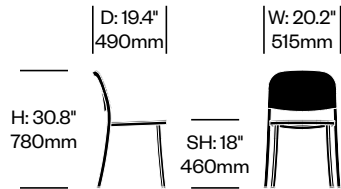

Plywood

Ash (EPL-1)
Walnut (EPL-3)

Frame Trim

Black (EPC-1)
Hand-Brushed, Clear Anodized Aluminum (EMT-2)

1 Inch

Emeco | Jasper Morrison | 2017 | Made in the United States

To order, specify:

1. Product number
2. Seat and back material and color
3. Frame trim color