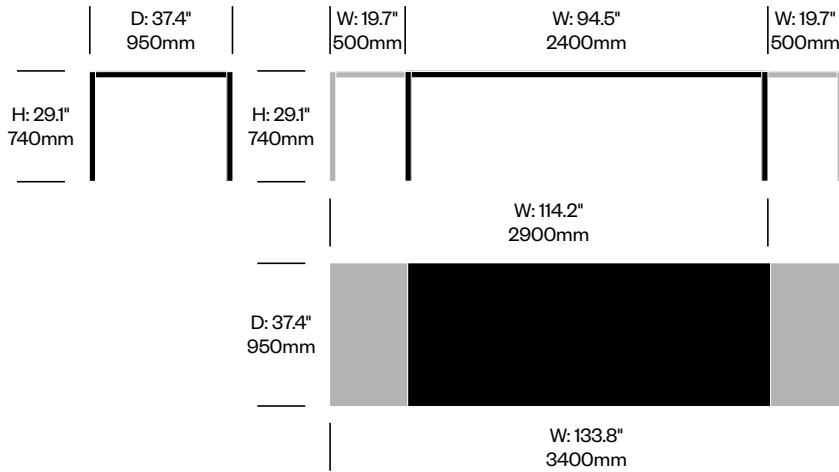

Naan

Cassina | Piero Lissoni | 2009 | Imported from Italy

To order, specify:

1. Product number
2. Wood color

**Large Collaborative Table,
Extendable Width**

Extendable Width	Number	List Price
American Walnut	HCCS-NNTC-3E	13,100.00
Black Stained Oak	HCCS-NNTC-3E	13,100.00
Natural Oak	HCCS-NNTC-3E	13,100.00
Smoked Oak	HCCS-NNTC-3E	13,100.00