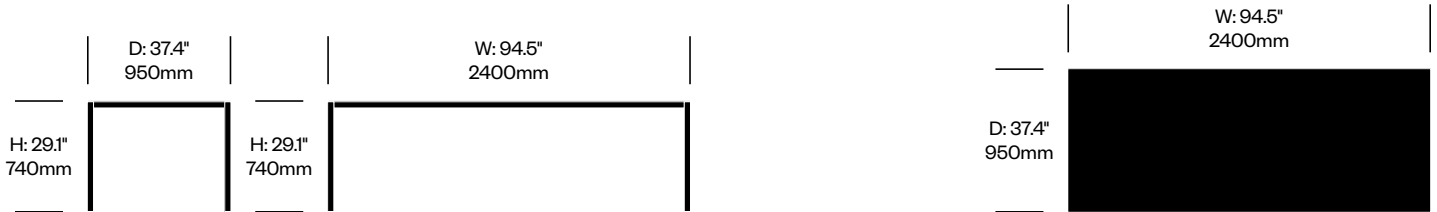

Naan

Cassina | Piero Lissoni | 2009 | Imported from Italy

Features and Specifications

Collaborative Tables, Fixed Widths

Naan tables have a top measuring just 0.47" (12mm) thick. The top is comprised of MDF with two, 1mm thick sheets of aluminum, veneered in oak or walnut. The table top's substructure is composed of an extruded aluminum frame which is anodized brown, and sheets of aluminum which are painted brown. The legs are made of tubular aluminum with a square cross-section which is veneered to match the top. The glides are made of black plastic.

Collaborative Tables, Extendable Widths

Naan tables with extendable widths have a top measuring just 0.47" (12mm) thick. The top is comprised of MDF with two, 1mm thick sheets of aluminum, veneered in oak or walnut. The table top's substructure is composed of an extruded aluminum frame which is anodized brown, and sheets of aluminum which are painted brown. The legs are made of tubular aluminum with a square cross-section which is veneered to match the top. The glides are made of black plastic. Levers discreetly located beneath the table top surface allow for the frame to extend and lock in place, enabling table leaves to be added or removed.

To order, specify:

1. Product number
2. Wood color

Small Collaborative Table,

Fixed Width	Number	List Price
Smoked Oak	HCCS-NNTC-1F	9,515.00

Medium Collaborative Table,

Fixed Width	Number	List Price
Smoked Oak	HCCS-NNTC-2F	10,150.00