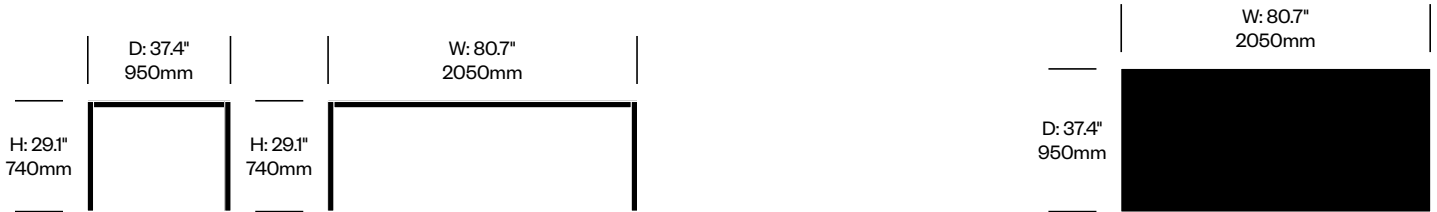

Naan

Cassina | Piero Lissoni | 2009 | Imported from Italy

Features and Specifications

Collaborative Tables, Fixed Widths

Naan tables have a top measuring just 0.47" (12mm) thick. The top is comprised of MDF with two, 1mm thick sheets of aluminum, veneered in oak or walnut. The table top's substructure is composed of an extruded aluminum frame which is anodized brown, and sheets of aluminum which are painted brown. The legs are made of tubular aluminum with a square cross-section which is veneered to match the top. The glides are made of black plastic.

Collaborative Tables, Extendable Widths

Naan tables with extendable widths have a top measuring just 0.47" (12mm) thick. The top is comprised of MDF with two, 1mm thick sheets of aluminum, veneered in oak or walnut. The table top's substructure is composed of an extruded aluminum frame which is anodized brown, and sheets of aluminum which are painted brown. The legs are made of tubular aluminum with a square cross-section which is veneered to match the top. The glides are made of black plastic. Levers discreetly located beneath the table top surface allow for the frame to extend and lock in place, enabling table leaves to be added or removed.

To order, specify:

1. Product number
2. Wood color

Small Collaborative Table,

Fixed Width	Number	List Price
Smoked Oak	HCCS-NNTC-1F	9,515.00

Medium Collaborative Table,

Fixed Width	Number	List Price
Smoked Oak	HCCS-NNTC-2F	10,150.00