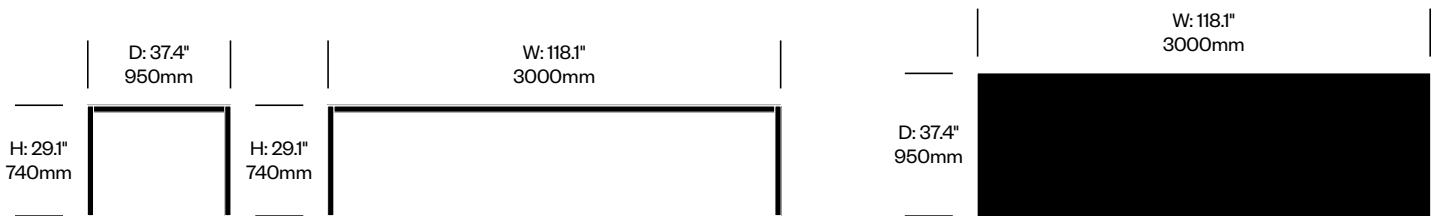

To order, specify:

1. Product number
2. Wood color

Small Collaborative Table,

Fixed Width	Number	List Price
Smoked Oak	HCCS-NNTC-1F	9,515.00

Medium Collaborative Table,

Fixed Width	Number	List Price
Smoked Oak	HCCS-NNTC-2F	10,150.00