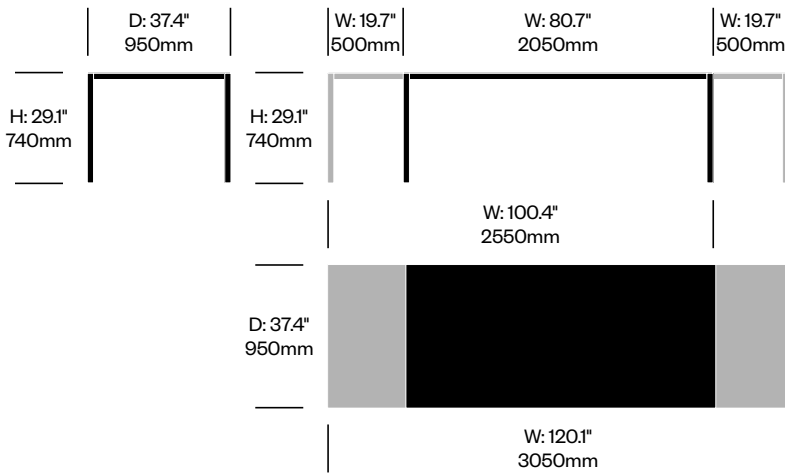

Large Collaborative Table,

Fixed Width	Number	List Price
Smoked Oak	HCCS-NNTC-3F	11,115.00

Naan

Cassina | Piero Lissoni | 2009 | Imported from Italy

To order, specify:

1. Product number
2. Wood color

Small Collaborative Table,

Extendable Width	Number	List Price
American Walnut	HCCS-NNTC-1E	8,215.00
Black Stained Oak	HCCS-NNTC-1E	8,215.00
Natural Oak	HCCS-NNTC-1E	8,215.00
Smoked Oak	HCCS-NNTC-1E	8,215.00

Medium Collaborative Table,