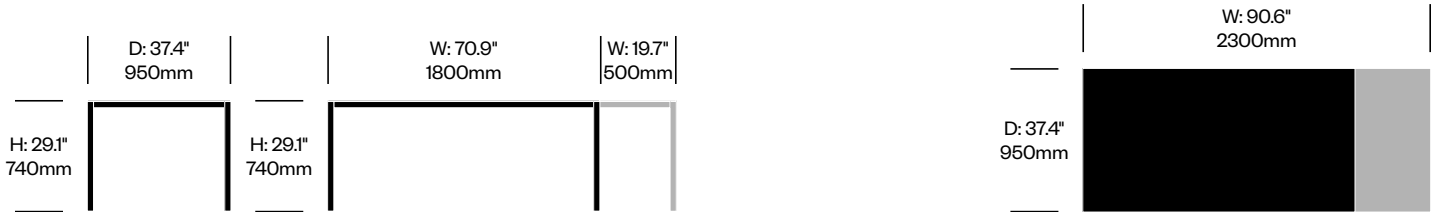

Large Collaborative Table,

Fixed Width	Number	List Price
Smoked Oak	HCCS-NNTC-3F	11,115.00

Naan

Cassina | Piero Lissoni | 2009 | Imported from Italy

To order, specify:

1. Product number
2. Wood color

Small Collaborative Table,

Extendable Width	Number	List Price
American Walnut	HCCS-NNTC-1E	8,215.00
Black Stained Oak	HCCS-NNTC-1E	8,215.00
Natural Oak	HCCS-NNTC-1E	8,215.00
Smoked Oak	HCCS-NNTC-1E	8,215.00

Medium Collaborative Table,