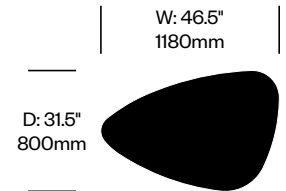

Top Wood

American Walnut (6Y-NC)
Black Stained Oak (4Y-N)
Natural Oak (4Y-R)

Leg Trim

Gunmetal Grey (26-GMG)
Matte Black (69-BLK)

Mexique

Cassina | Charlotte Perriand | 1952 | Imported from Italy

To order, specify:

1. Product number
2. Top paint or wood color
3. Leg trim color

LOW OCCASIONAL TABLE

Matte Black Legs	Number	List Price
Gloss Painted Top	HCCS-MXTO-1P	2,880.00
Matte Painted Top	HCCS-MXTO-1P	2,195.00
American Walnut Top	HCCS-MXTO-1W	3,355.00
Black Stained Oak Top	HCCS-MXTO-1W	2,195.00
Natural Oak Top	HCCS-MXTO-1W	2,195.00