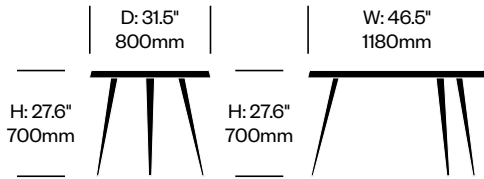

Mexique

Cassina | Charlotte Perriand | 1952 | Imported from Italy

To order, specify:

1. Product number
2. Top paint or wood color
3. Leg trim color

STANDARD HEIGHT COLLABORATIVE TABLE

Matte Black Legs	Number	List Price
Gloss Painted Top	HCCS-MXTC-IP	3,305.00
Matte Painted Top	HCCS-MXTC-IP	2,560.00
American Walnut Top	HCCS-MXTC-1W	3,785.00
Black Stained Oak Top	HCCS-MXTC-1W	2,510.00
Natural Oak Top	HCCS-MXTC-1W	2,510.00

Gunmetal Grey Legs	Number	List Price
Gloss Painted Top	HCCS-MXTC-IP	3,515.00
Matte Painted Top	HCCS-MXTC-IP	2,770.00
American Walnut Top	HCCS-MXTC-1W	3,945.00
Black Stained Oak Top	HCCS-MXTC-1W	2,725.00
Natural Oak Top	HCCS-MXTC-1W	2,725.00