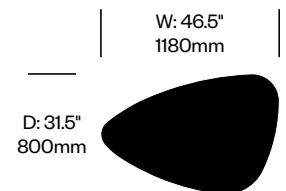

LOW OCCASIONAL TABLE

Matte Black Legs	Number	List Price
Gloss Painted Top	HCCS-MXTO-1P	2,880.00
Matte Painted Top	HCCS-MXTO-1P	2,195.00
American Walnut Top	HCCS-MXTO-1W	3,355.00
Black Stained Oak Top	HCCS-MXTO-1W	2,195.00
Natural Oak Top	HCCS-MXTO-1W	2,195.00

Gunmetal Grey Legs	Number	List Price
Gloss Painted Top	HCCS-MXTO-1P	3,090.00
Matte Painted Top	HCCS-MXTO-1P	2,400.00
American Walnut Top	HCCS-MXTO-1W	3,625.00
Black Stained Oak Top	HCCS-MXTO-1W	2,410.00
Natural Oak Top	HCCS-MXTO-1W	2,410.00