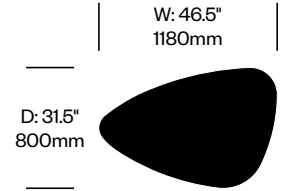

Mexique

Cassina | Charlotte Perriand | 1952 | Imported from Italy

To order, specify:

1. Product number
2. Top paint or wood color
3. Leg trim color

STANDARD HEIGHT COLLABORATIVE TABLE

Matte Black Legs	Number	List Price
Gloss Painted Top	HCCS-MXTC-IP	3,305.00
Matte Painted Top	HCCS-MXTC-IP	2,560.00
American Walnut Top	HCCS-MXTC-1W	3,785.00
Black Stained Oak Top	HCCS-MXTC-1W	2,510.00
Natural Oak Top	HCCS-MXTC-1W	2,510.00

Gunmetal Grey Legs	Number	List Price
Gloss Painted Top	HCCS-MXTC-IP	3,515.00
Matte Painted Top	HCCS-MXTC-IP	2,770.00
American Walnut Top	HCCS-MXTC-1W	3,945.00
Black Stained Oak Top	HCCS-MXTC-1W	2,725.00
Natural Oak Top	HCCS-MXTC-1W	2,725.00