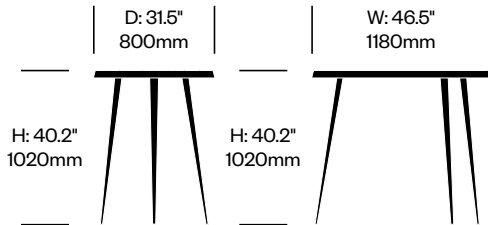

Mexique

Cassina | Charlotte Perriand | 1952 | Imported from Italy

To order, specify:

1. Product number
2. Top paint or wood color
3. Leg trim color

BAR HEIGHT COLLABORATIVE TABLE

Matte Black Legs	Number	List Price
Gloss Painted Top	HCCS-MXTC-2P	3,730.00
Matte Painted Top	HCCS-MXTC-2P	2,985.00
American Walnut Top	HCCS-MXTC-2W	4,155.00
Black Stained Oak Top	HCCS-MXTC-2W	2,935.00
Natural Oak Top	HCCS-MXTC-2W	2,935.00

Gunmetal Grey Legs	Number	List Price
Gloss Painted Top	HCCS-MXTC-2P	3,945.00
Matte Painted Top	HCCS-MXTC-2P	3,195.00
American Walnut Top	HCCS-MXTC-2W	4,370.00
Black Stained Oak Top	HCCS-MXTC-2W	3,150.00
Natural Oak Top	HCCS-MXTC-2W	3,150.00