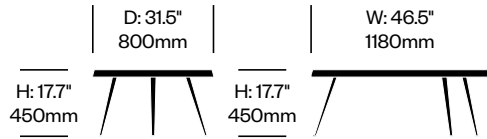

Mexique

Cassina | Charlotte Perriand | 1952 | Imported from Italy

To order, specify:

1. Product number
2. Top paint or wood color
3. Leg trim color

HIGH OCCASIONAL TABLE

Matte Black Legs	Number	List Price
Gloss Painted Top	HCCS-MXTO-3P	3,090.00
Matte Painted Top	HCCS-MXTO-3P	2,400.00
American Walnut Top	HCCS-MXTO-3W	3,625.00
Black Stained Oak Top	HCCS-MXTO-3W	2,410.00
Natural Oak Top	HCCS-MXTO-3W	2,410.00

Gunmetal Grey Legs	Number	List Price
Gloss Painted Top	HCCS-MXTO-3P	3,250.00
Matte Painted Top	HCCS-MXTO-3P	2,560.00
American Walnut Top	HCCS-MXTO-3W	3,785.00
Black Stained Oak Top	HCCS-MXTO-3W	2,570.00
Natural Oak Top	HCCS-MXTO-3W	2,570.00