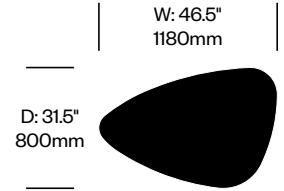

Mexique

Cassina | Charlotte Perriand | 1952 | Imported from Italy

To order, specify:

1. Product number
2. Top paint or wood color
3. Leg trim color

HIGH OCCASIONAL TABLE

Matte Black Legs	Number	List Price
Gloss Painted Top	HCCS-MXTO-3P	3,090.00
Matte Painted Top	HCCS-MXTO-3P	2,400.00
American Walnut Top	HCCS-MXTO-3W	3,625.00
Black Stained Oak Top	HCCS-MXTO-3W	2,410.00
Natural Oak Top	HCCS-MXTO-3W	2,410.00

Gunmetal Grey Legs	Number	List Price
Gloss Painted Top	HCCS-MXTO-3P	3,250.00
Matte Painted Top	HCCS-MXTO-3P	2,560.00
American Walnut Top	HCCS-MXTO-3W	3,785.00
Black Stained Oak Top	HCCS-MXTO-3W	2,570.00
Natural Oak Top	HCCS-MXTO-3W	2,570.00