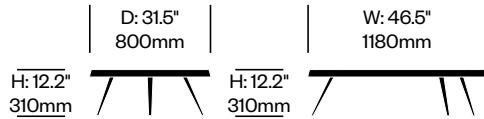

Mexique

Cassina | Charlotte Perriand | 1952 | Imported from Italy

To order, specify:

1. Product number
2. Top paint or wood color
3. Leg trim color