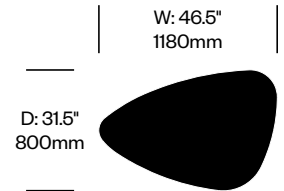

Mexique

Cassina | Charlotte Perriand | 1952 | Imported from Italy

To order, specify:

1. Product number
2. Top paint or wood color
3. Leg trim color

BAR HEIGHT COLLABORATIVE TABLE

Matte Black Legs	Number	List Price
Gloss Painted Top	HCCS-MXTC-2P	3,730.00
Matte Painted Top	HCCS-MXTC-2P	2,985.00
American Walnut Top	HCCS-MXTC-2W	4,155.00
Black Stained Oak Top	HCCS-MXTC-2W	2,935.00
Natural Oak Top	HCCS-MXTC-2W	2,935.00

Gunmetal Grey Legs	Number	List Price
Gloss Painted Top	HCCS-MXTC-2P	3,945.00
Matte Painted Top	HCCS-MXTC-2P	3,195.00
American Walnut Top	HCCS-MXTC-2W	4,370.00
Black Stained Oak Top	HCCS-MXTC-2W	3,150.00
Natural Oak Top	HCCS-MXTC-2W	3,150.00