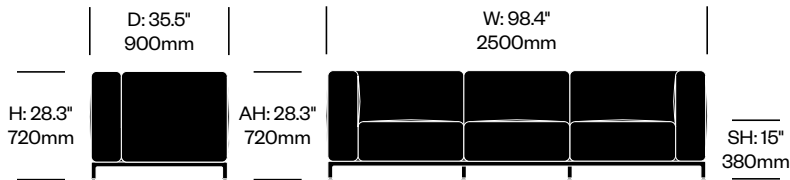

THREE SEAT SOFA WITH ARMS

Chrome Base	Number	List Price
Leather	HCCS-MHL3-AA1	14,290.00
Fabric	HCCS-MHL3-AA2	12,980.00

Matte Anthracite Base	Number	List Price
Leather	HCCS-MHL3-AA1	13,240.00
Fabric	HCCS-MHL3-AA2	11,930.00