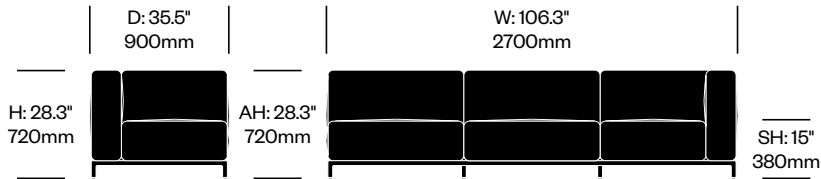

Mex-Hi

Cassina | Piero Lissoni | 2020 | Imported from Italy

To order, specify:

1. Product number
2. Upholstery and color
3. Base trim color

WIDE THREE SEAT SOFA WITH LEFT ARM

| Chrome Base | Number | List Price |
|-------------|----------------|------------|
| Leather | HCCS-MHL3-WAN1 | 14,155.00 |
| Fabric | HCCS-MHL3-WAN2 | 12,775.00 |