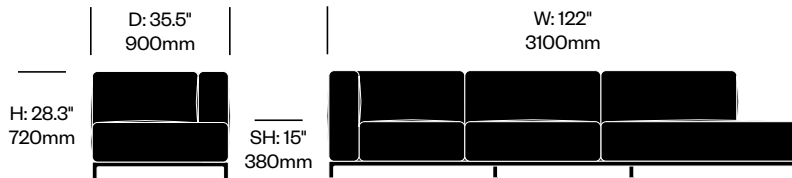

EXTRA WIDE THREE SEAT SOFA WITH RIGHT ARM, PENINSULA ON LEFT

Chrome Base	Number	List Price
Leather	HCCS-MHL3-XPA1	15,610.00
Fabric	HCCS-MHL3-XPA2	14,005.00

Matte Anthracite Base	Number	List Price
Leather	HCCS-MHL3-XPA1	14,385.00
Fabric	HCCS-MHL3-XPA2	12,780.00