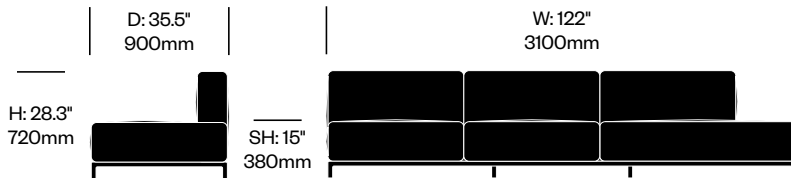

EXTRA WIDE THREE SEAT SOFA WITHOUT ARMS, PENINSULA ON LEFT

Chrome Base	Number	List Price
Leather	HCCS-MHL3-XPN1	14,670.00
Fabric	HCCS-MHL3-XPN2	13,155.00

Matte Anthracite Base	Number	List Price
Leather	HCCS-MHL3-XPN1	13,445.00
Fabric	HCCS-MHL3-XPN2	11,930.00