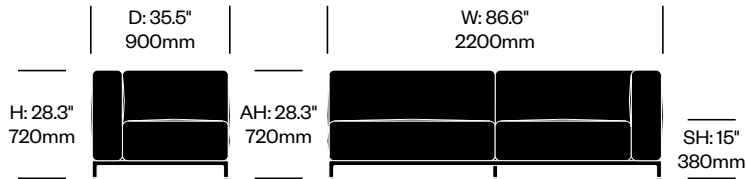

Mex-Hi

Cassina | Piero Lissoni | 2020 | Imported from Italy

To order, specify:

1. Product number
2. Upholstery and color
3. Base trim color

WIDE TWO SEAT SOFA WITH LEFT ARM

| Chrome Base | Number | List Price |
|-------------|----------------|------------|
| Leather | HCCS-MHL2-WAN1 | 11,200.00 |
| Fabric | HCCS-MHL2-WAN2 | 10,060.00 |