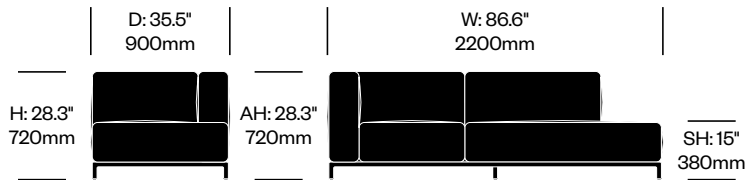

WIDE TWO SEAT SOFA WITH RIGHT ARM, PENINSULA ON LEFT

Chrome Base	Number	List Price
Leather	HCCS-MHL2-WPA1	10,955.00
Fabric	HCCS-MHL2-WPA2	9,780.00

Matte Anthracite Base	Number	List Price
Leather	HCCS-MHL2-WPA1	10,150.00
Fabric	HCCS-MHL2-WPA2	8,975.00