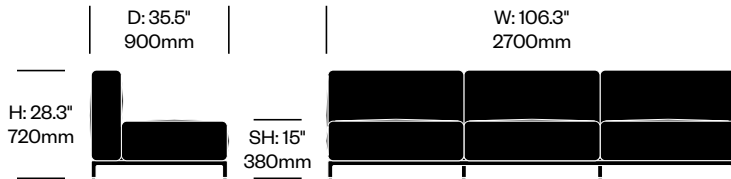

Mex-Hi

Cassina | Piero Lissoni | 2020 | Imported from Italy

To order, specify:

1. Product number
2. Upholstery and color
3. Base trim color

WIDE THREE SEAT SOFA WITHOUT ARMS

Chrome Base	Number	List Price
Leather	HCCS-MHL3-WNN1	13,215.00
Fabric	HCCS-MHL3-WNN2	11,925.00

Matte Anthracite Base	Number	List Price
Leather	HCCS-MHL3-WNN1	12,130.00
Fabric	HCCS-MHL3-WNN2	10,840.00