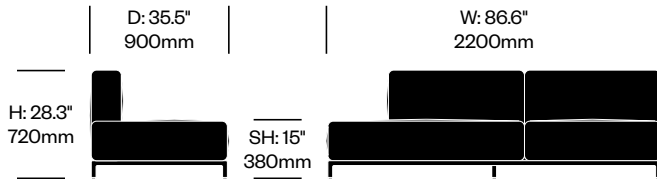

Mex-Hi

Cassina | Piero Lissoni | 2020 | Imported from Italy

To order, specify:

1. Product number
2. Upholstery and color
3. Base trim color

WIDE TWO SEAT SOFA WITHOUT ARMS, PENINSULA ON RIGHT

Chrome Base	Number	List Price
Leather	HCCS-MHL2-WNP1	10,015.00
Fabric	HCCS-MHL2-WNP2	8,930.00

Matte Anthracite Base	Number	List Price
Leather	HCCS-MHL2-WNP1	9,210.00
Fabric	HCCS-MHL2-WNP2	8,125.00