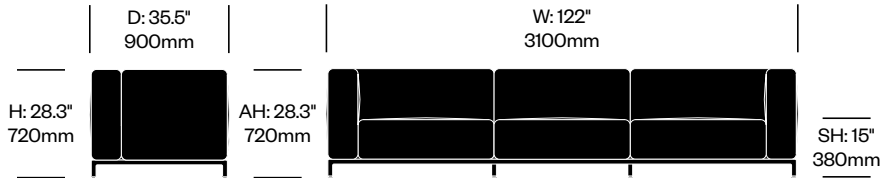

EXTRA WIDE THREE SEAT SOFA WITH ARMS

Chrome Base	Number	List Price
Leather	HCCS-MHL3-XAA1	16,570.00
Fabric	HCCS-MHL3-XAA2	15,010.00

Matte Anthracite Base	Number	List Price
Leather	HCCS-MHL3-XAA1	15,345.00
Fabric	HCCS-MHL3-XAA2	13,785.00