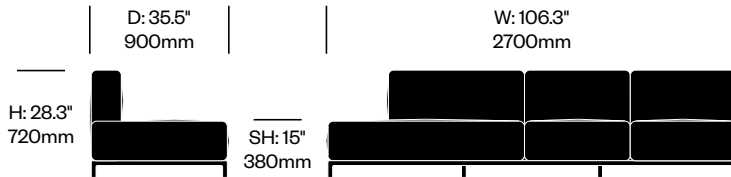

Mex-Hi

Cassina | Piero Lissoni | 2020 | Imported from Italy

To order, specify:

1. Product number
2. Upholstery and color
3. Base trim color

WIDE THREE SEAT SOFA WITHOUT ARMS, PENINSULA ON RIGHT

Chrome Base	Number	List Price
Leather	HCCS-MHL3-WNP1	13,050.00
Fabric	HCCS-MHL3-WNP2	11,845.00

Matte Anthracite Base	Number	List Price
Leather	HCCS-MHL3-WNP1	11,965.00
Fabric	HCCS-MHL3-WNP2	10,760.00