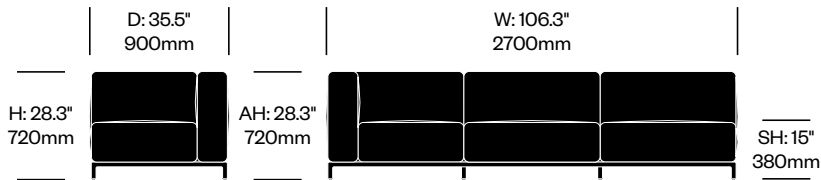

WIDE THREE SEAT SOFA WITH RIGHT ARM

Chrome Base	Number	List Price
Leather	HCCS-MHL3-WNA1	14,155.00
Fabric	HCCS-MHL3-WNA2	12,775.00

Matte Anthracite Base	Number	List Price
Leather	HCCS-MHL3-WNA1	13,070.00
Fabric	HCCS-MHL3-WNA2	11,690.00