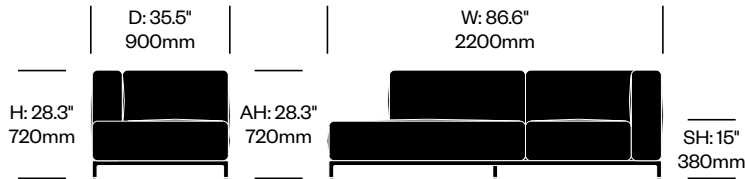

Mex-Hi

Cassina | Piero Lissoni | 2020 | Imported from Italy

To order, specify:

1. Product number
2. Upholstery and color
3. Base trim color

WIDE TWO SEAT SOFA WITH LEFT ARM, PENINSULA ON RIGHT

| Chrome Base | Number | List Price |
|-------------|----------------|------------|
| Leather | HCCS-MHL2-WAP1 | 10,955.00 |
| Fabric | HCCS-MHL2-WAP2 | 9,780.00 |