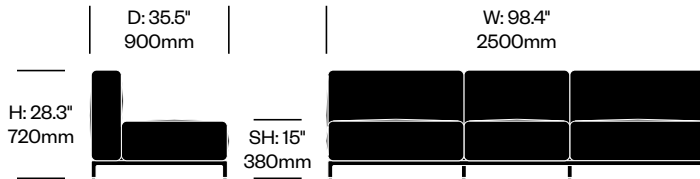

Mex-Hi

Cassina | Piero Lissoni | 2020 | Imported from Italy

To order, specify:

1. Product number
2. Upholstery and color
3. Base trim color

THREE SEAT SOFA WITHOUT ARMS

Chrome Base	Number	List Price
Leather	HCCS-MHL3-NN1	12,435.00
Fabric	HCCS-MHL3-NN2	11,300.00

Matte Anthracite Base	Number	List Price
Leather	HCCS-MHL3-NN1	11,385.00
Fabric	HCCS-MHL3-NN2	10,250.00