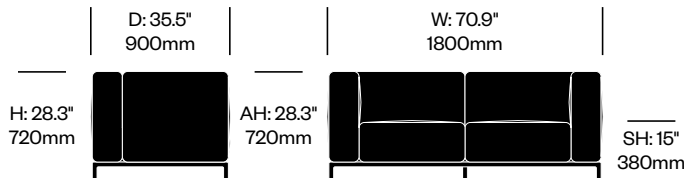

TWO SEAT SOFA WITH ARMS

Chrome Base	Number	List Price
Leather	HCCS-MHL2-AA1	10,545.00
Fabric	HCCS-MHL2-AA2	9,510.00

Matte Anthracite Base	Number	List Price
Leather	HCCS-MHL2-AA1	9,985.00
Fabric	HCCS-MHL2-AA2	8,950.00