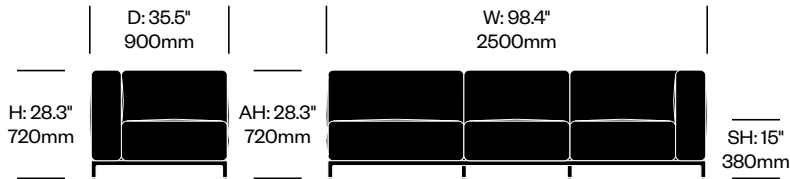

Mex-Hi

Cassina | Piero Lissoni | 2020 | Imported from Italy

To order, specify:

1. Product number
2. Upholstery and color
3. Base trim color

THREE SEAT SOFA WITH LEFT ARM

| Chrome Base | Number | List Price |
|-------------|---------------|------------|
| Leather | HCCS-MHL3-AN1 | 13,375.00 |
| Fabric | HCCS-MHL3-AN2 | 12,150.00 |