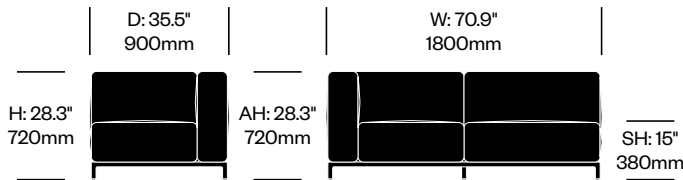

TWO SEAT SOFA WITH RIGHT ARM

Chrome Base	Number	List Price
Leather	HCCS-MHL2-NA1	9,625.00
Fabric	HCCS-MHL2-NA2	8,675.00

Matte Anthracite Base	Number	List Price
Leather	HCCS-MHL2-NA1	9,065.00
Fabric	HCCS-MHL2-NA2	8,115.00