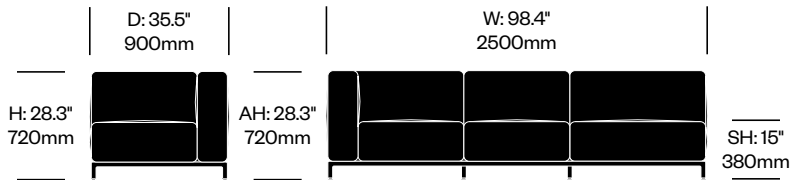

THREE SEAT SOFA WITH RIGHT ARM

Chrome Base	Number	List Price
Leather	HCCS-MHL3-NA1	13,375.00
Fabric	HCCS-MHL3-NA2	12,150.00

Matte Anthracite Base	Number	List Price
Leather	HCCS-MHL3-NA1	12,325.00
Fabric	HCCS-MHL3-NA2	11,100.00