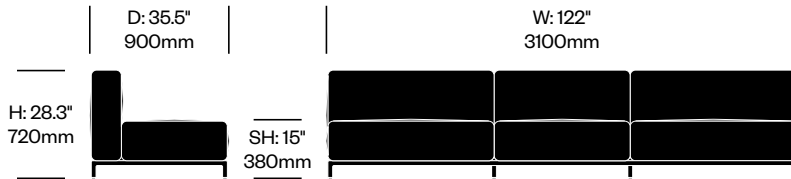

Mex-Hi

Cassina | Piero Lissoni | 2020 | Imported from Italy

To order, specify:

1. Product number
2. Upholstery and color
3. Base trim color

EXTRA WIDE THREE SEAT SOFA WITHOUT ARMS

Chrome Base	Number	List Price
Leather	HCCS-MHL3-XNN1	15,115.00
Fabric	HCCS-MHL3-XNN2	13,545.00

Matte Anthracite Base	Number	List Price
Leather	HCCS-MHL3-XNN1	13,890.00
Fabric	HCCS-MHL3-XNN2	12,320.00