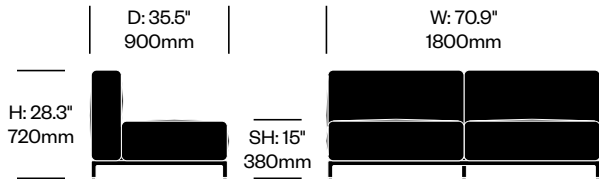

Cassina | Piero Lissoni | 2020 | Imported from Italy

To order, specify:

1. Product number
2. Upholstery and color
3. Base trim color

TWO SEAT SOFA WITHOUT ARMS

| Chrome Base | Number | List Price |
|-------------|---------------|------------|
| Leather | HCCS-MHL2-NN1 | 8,685.00 |
| Fabric | HCCS-MHL2-NN2 | 7,525.00 |