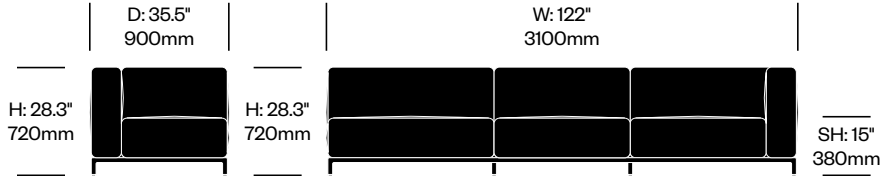

Mex-Hi

Cassina | Piero Lissoni | 2020 | Imported from Italy

To order, specify:

1. Product number
2. Upholstery and color
3. Base trim color

EXTRA WIDE THREE SEAT SOFA WITH LEFT ARM

| Chrome Base | Number | List Price |
|-------------|----------------|------------|
| Leather | HCCS-MHL3-XAN1 | 15,855.00 |
| Fabric | HCCS-MHL3-XAN2 | 14,285.00 |