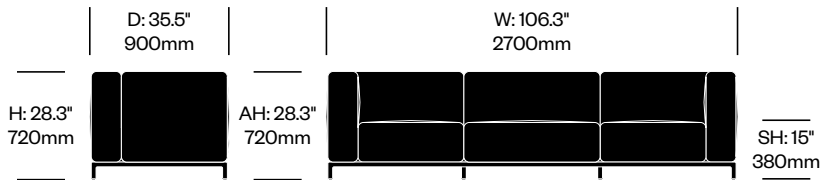

WIDE THREE SEAT SOFA WITH ARMS

Chrome Base	Number	List Price
Leather	HCCS-MHL3-WAA1	15,065.00
Fabric	HCCS-MHL3-WAA2	13,605.00

Matte Anthracite Base	Number	List Price
Leather	HCCS-MHL3-WAA1	13,980.00
Fabric	HCCS-MHL3-WAA2	12,520.00