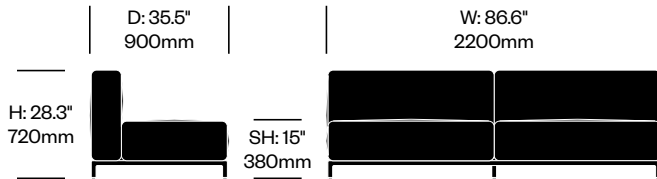

Mex-Hi

Cassina | Piero Lissoni | 2020 | Imported from Italy

To order, specify:

1. Product number
2. Upholstery and color
3. Base trim color

WIDE TWO SEAT SOFA WITHOUT ARMS

Chrome Base	Number	List Price
Leather	HCCS-MHL2-WNN1	10,460.00
Fabric	HCCS-MHL2-WNN2	9,320.00

Matte Anthracite Base	Number	List Price
Leather	HCCS-MHL2-WNN1	9,655.00
Fabric	HCCS-MHL2-WNN2	8,515.00