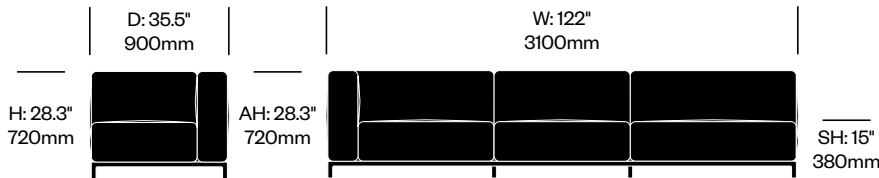

EXTRA WIDE THREE SEAT SOFA WITH RIGHT ARM

Chrome Base	Number	List Price
Leather	HCCS-MHL3-XNA1	15,855.00
Fabric	HCCS-MHL3-XNA2	14,285.00

Matte Anthracite Base	Number	List Price
Leather	HCCS-MHL3-XNA1	14,630.00
Fabric	HCCS-MHL3-XNA2	13,060.00