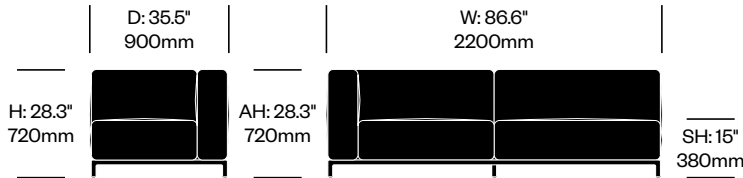

WIDE TWO SEAT SOFA WITH RIGHT ARM

Chrome Base	Number	List Price
Leather	HCCS-MHL2-WNA1	11,200.00
Fabric	HCCS-MHL2-WNA2	10,060.00

Matte Anthracite Base	Number	List Price
Leather	HCCS-MHL2-WNA1	10,395.00
Leather	HCCS-MHL2-WNA2	9,255.00